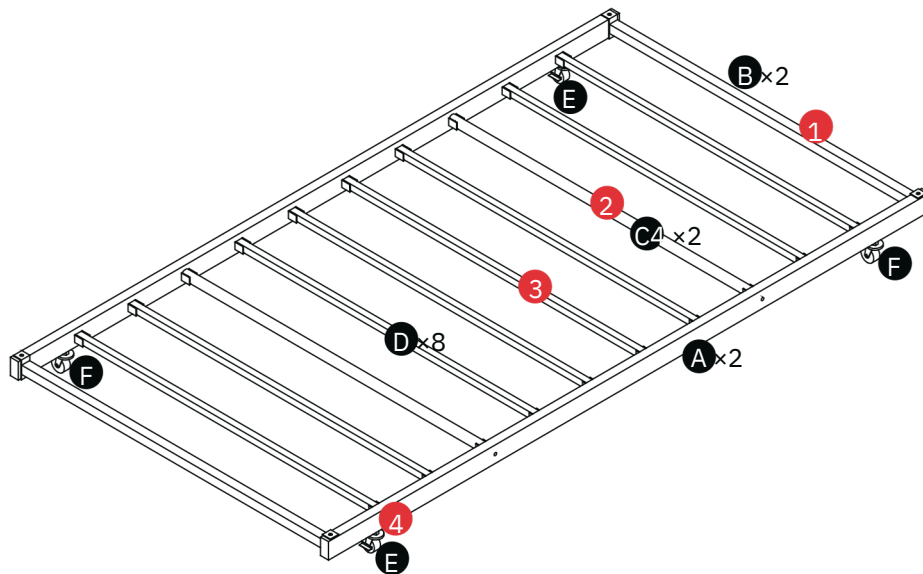

Bed Frame Assembly Instruction

#Number System
Easy assembly by following 1,2,3...

Component

A		2
B		2
C		2
D		8
E		2
F		2

Screws & Tools

1		M6*60mm	4
2		M6*45mm	4
3		M6	4
4		M5	1
5		M10/M13	1
6		M14	1

Tips Check all the components & screws before assembly. Do not install in case part is missing, [email us](#). We will resend within 24 hours.