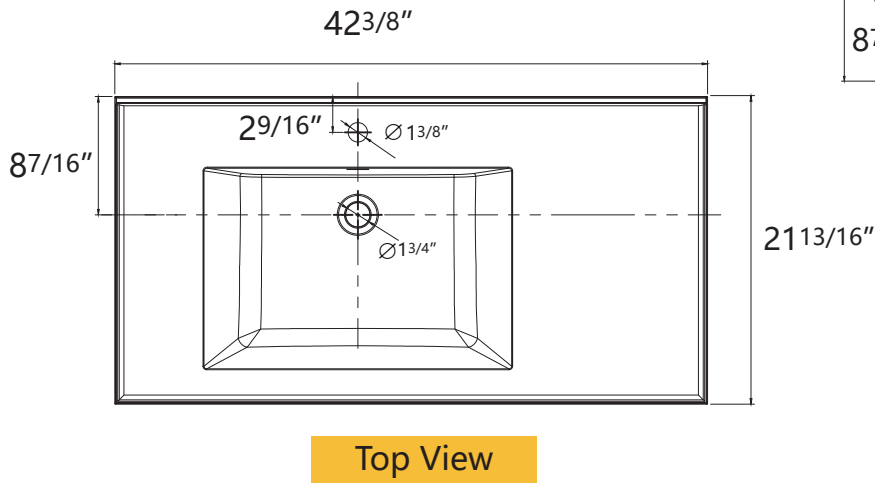

DIMENSION DETAILS

BATHROOM VANITY

PRODUCT
INSTRUCTION
VIDEO

Belize 42"

COUNTERTOP SIZE

VANITY SIZE