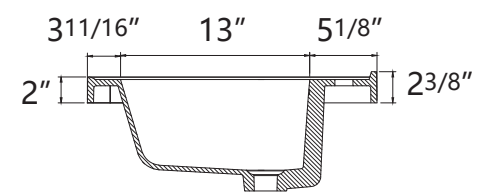

DIMENSION DETAILS

BATHROOM VANITY

PRODUCT
INSTRUCTION
VIDEO

Belize 42"

COUNTERTOP SIZE

VANITY SIZE