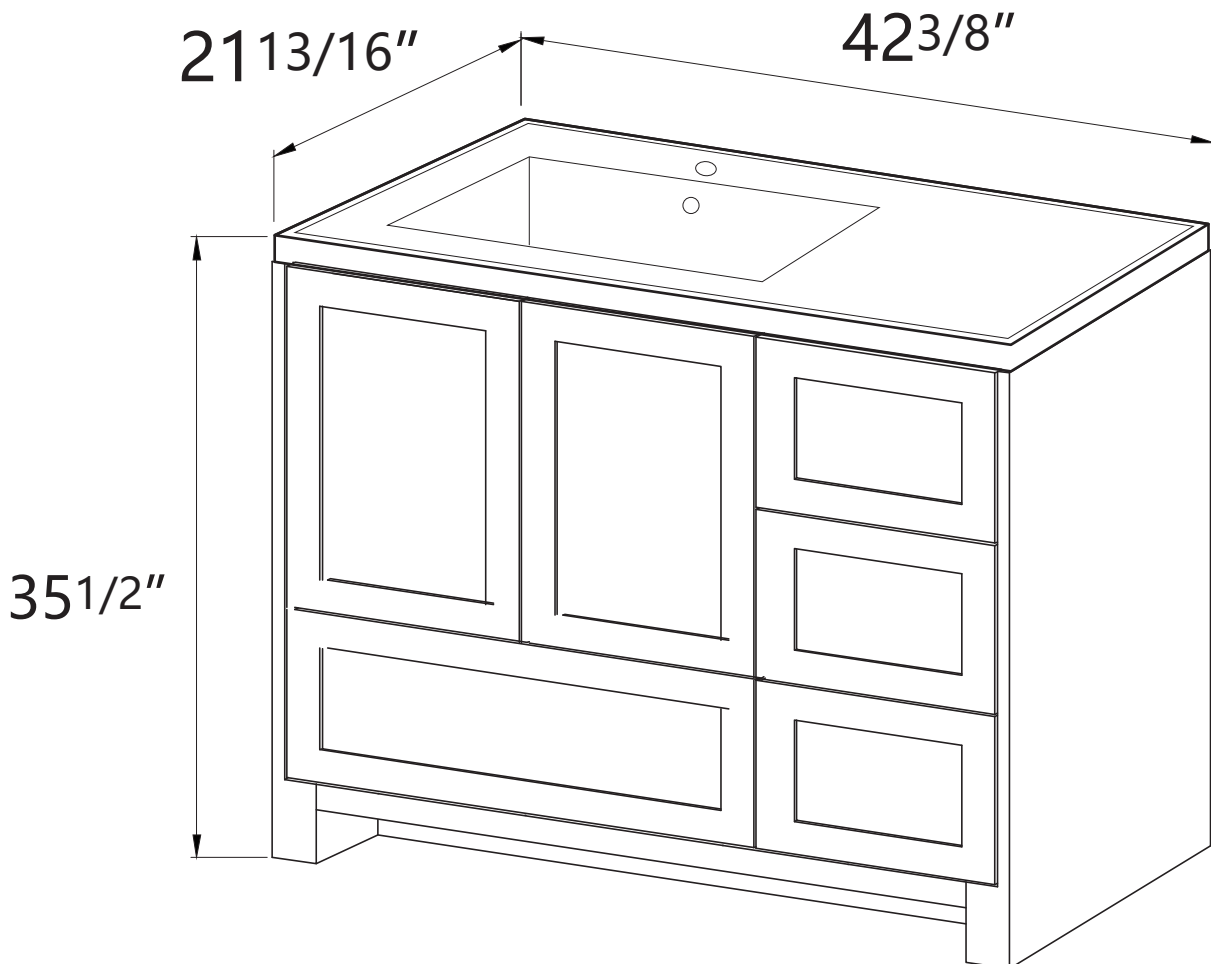

DIMENSION DETAILS

BATHROOM VANITY

PRODUCT
INSTRUCTION
VIDEO

Belize 42"

COUNTERTOP SIZE

VANITY SIZE