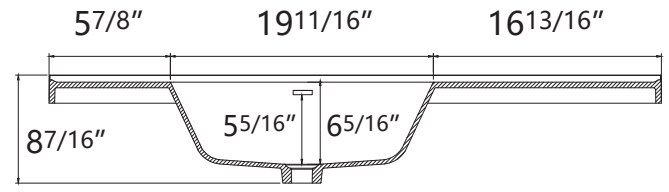

DIMENSION DETAILS

BATHROOM VANITY

PRODUCT
INSTRUCTION
VIDEO

Belize 42"

COUNTERTOP SIZE

VANITY SIZE