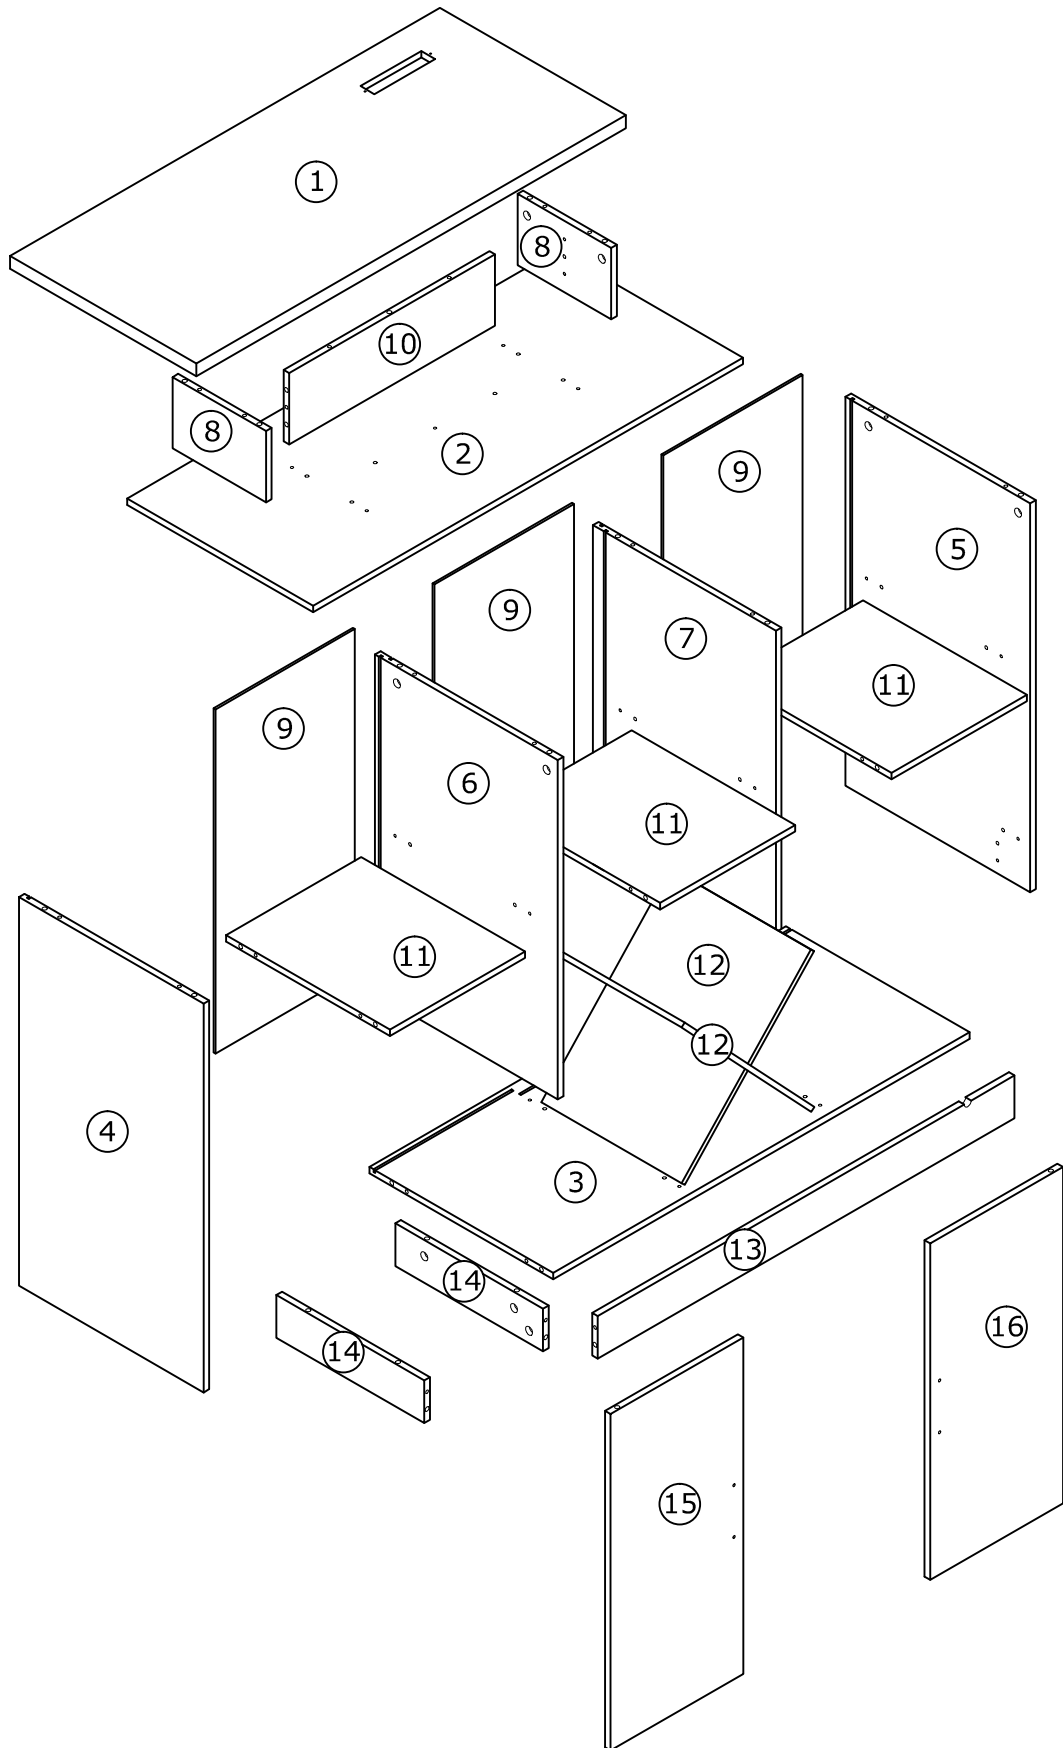

Do not use an electric screwdriver, and do not use too much force when installing, because the board is easy to break.

Please prepare the following tools

When installing, please carefully confirm whether each screw corresponds to the manual, accessories with similar shapes can be distinguished by size

<p>A × 41+1</p>  <p>Ø6×35mm</p>	<p>B × 41+2</p>  <p>Ø15×9.5mm</p>	<p>C × 46+1</p>  <p>Ø6×30mm</p>	<p>D × 9</p>  <p>Ø4×40mm</p>	<p>E × 8</p>  <p>Ø3×12mm</p>	<p>F × 2</p>  <p>Ø3.5×12mm</p>
<p>G × 2</p>  <p>Ø4×16mm</p>	<p>H × 1</p> 	<p>J × 2</p>  <p>1.6m+0.6m</p>	<p>K × 2</p> 	<p>L × 4</p>  <p>Ø8×30mm</p>	<p>M × 2</p>  <p>Ø4×12mm</p>
<p>N × 2</p>  <p>Expansion Pip Ø7×35mm Screw Ø4×40mm</p>	<p>P × 12</p>  <p>Ø3×14mm</p>	<p>Q × 41</p>  <p>Ø20mm</p>			