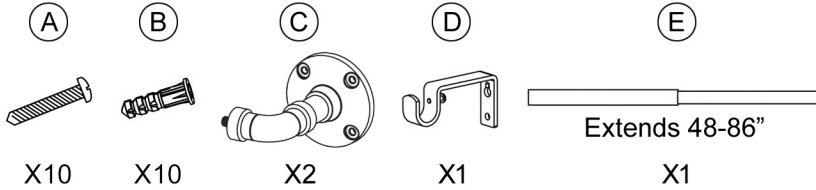

5/8" DRAPERY ROD INSTALLATION INSTRUCTIONS - 48-86" ROD SET

Care Instructions: Clean with a soft cloth. Do not use abrasive cleaning agents, solvents or polishes.

SET INCLUDES:

YOU WILL NEED: