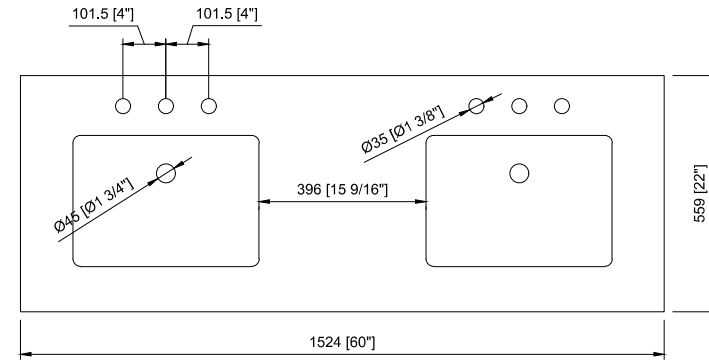

## 60-D" Bathroom Vanity

60 in. W x 22 in. D x 34 in. H  
(152.4 cm x 55.9 cm x 86.3 cm)

## Top View