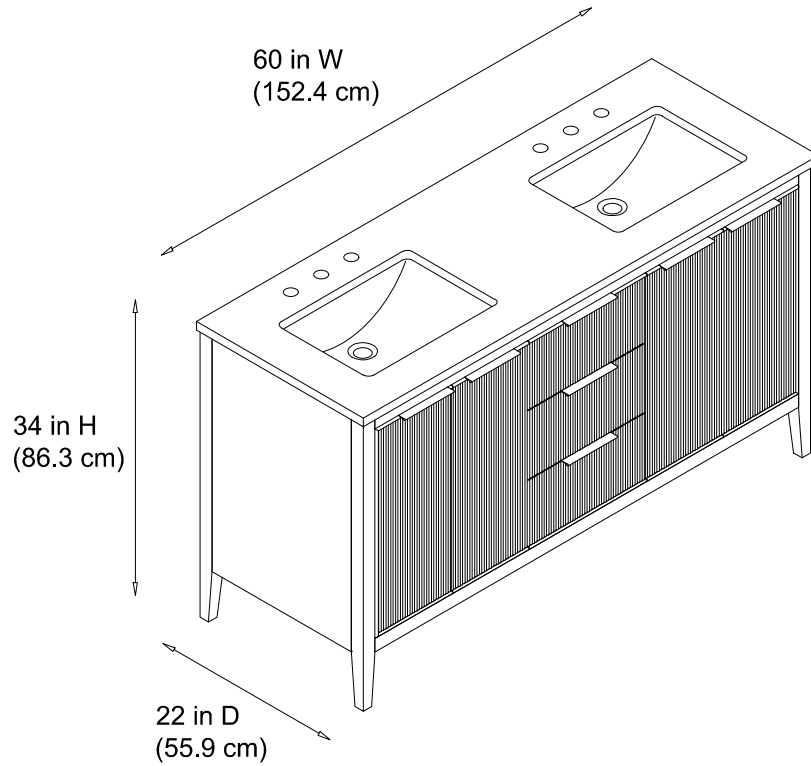

## 60-D" Bathroom Vanity

60 in. W x 22 in. D x 34 in. H  
(152.4 cm x 55.9 cm x 86.3 cm)

## Top View

## Back View