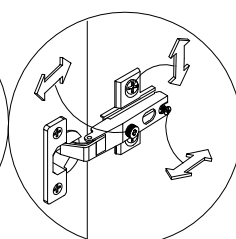

### STEP 7

#### HARDWARE LIST

F		12PCS
G		8PCS
H		4PCS

4

5

STEP 10

STEP 11

Choking hazard-Small Parts : This unit contains small parts, not for children under 3 years.

Tip-over hazard : Secure finished unit to wall stud using L-Bracket and wall screw (#10\*1.5"W/out provided). If a wall stud is not neccessible ,Consault your local hardware store for appropriate mounting hardware . Failure to properly install will result in product collapse or tip-over. Serious injury can occur .