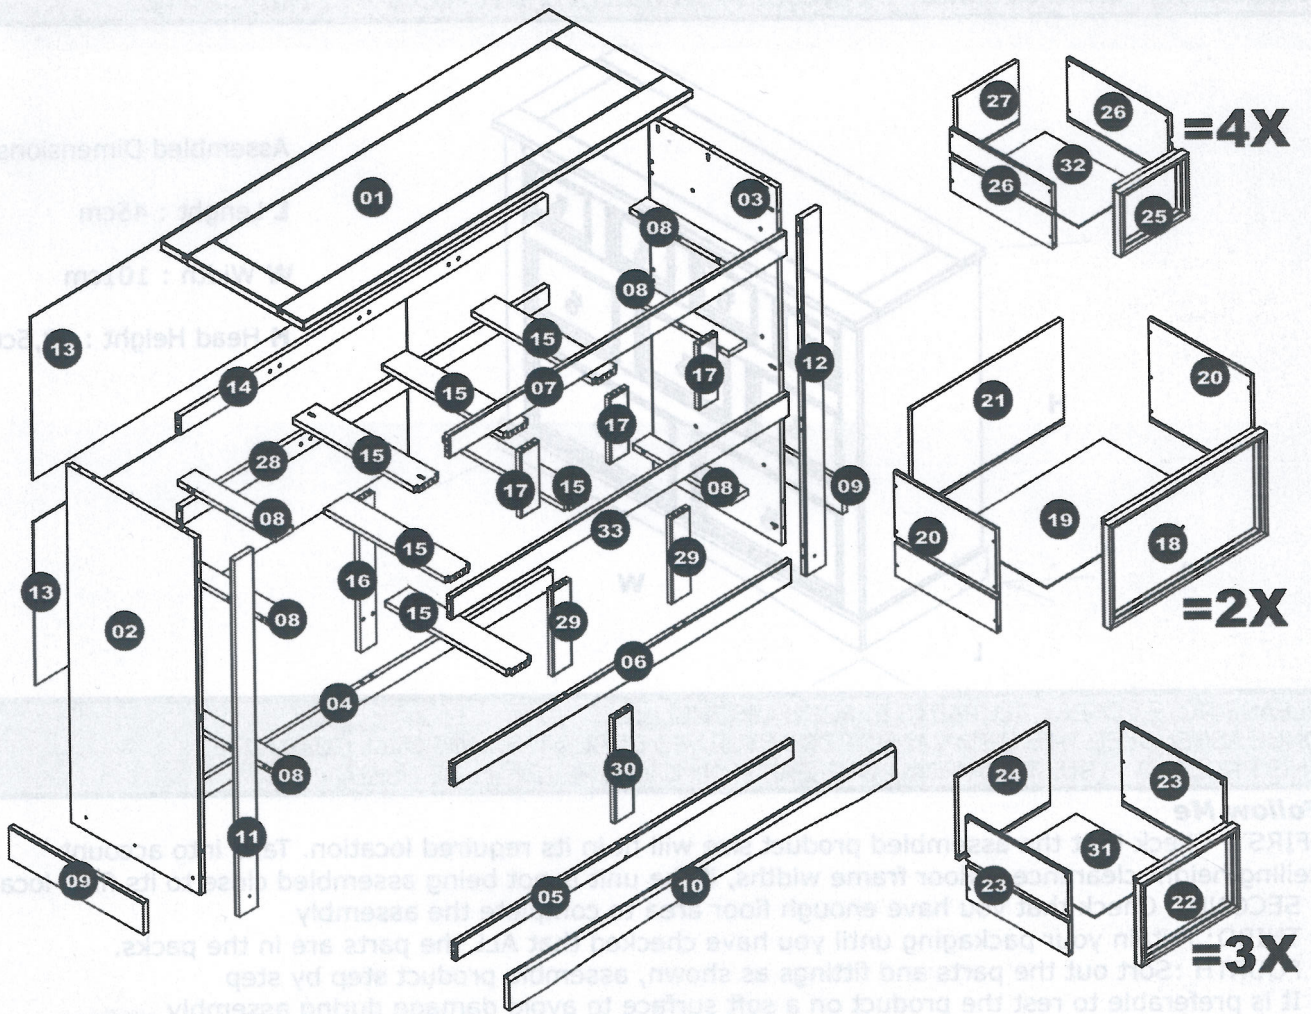

A	 8,0x25	120
B	 4,0x30	77
C	 8 X 8	44
D		09
E	 3,5x30	80
F	 20g	02
G		02
H		01