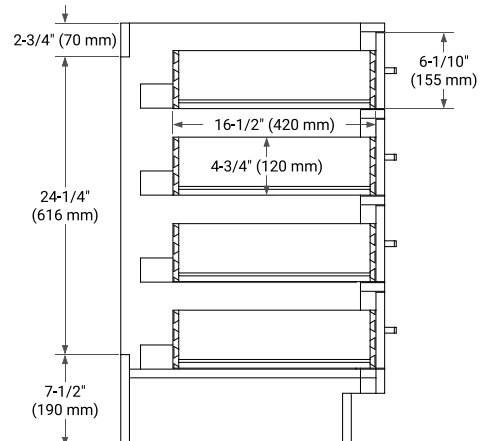

36" RIGHT OFFSET CABINET

BASE CABINET DIMENSIONS

36" W x 21.5" D x 34.5" H

FEATURES

- Solid wood frame & plywood panels
- Dovetail drawers and joints
- Soft closing doors & drawers

HARDWARE FINISHES*

Brushed Nickel   Satin Brass   Matte Black   Polished Chrome

Hardware comes preinstalled with the illustrated option. Other finishes are available on our online store if you prefer a different one.

AVAILABLE COLORS

White   Grey   Midnight Blue   Oak

FRONT VIEW

SIDE VIEW

PLAN VIEW