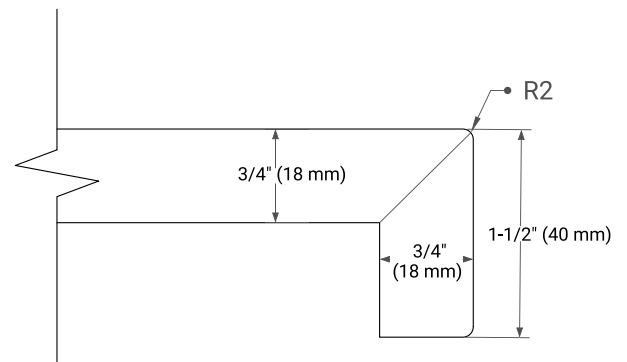

EDGE SIDE VIEW