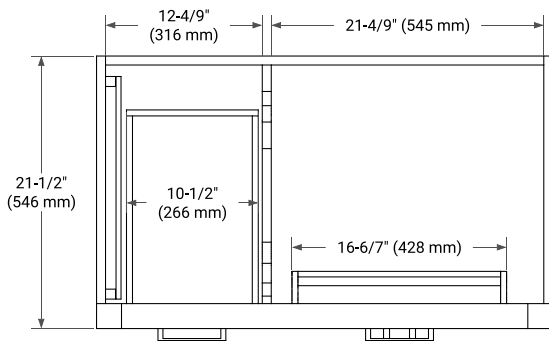

36" RIGHT OFFSET CABINET

BASE CABINET DIMENSIONS

36" W x 21.5" D x 34.5" H

FEATURES

- Solid wood frame & plywood panels
- Dovetail drawers and joints
- Soft closing doors & drawers

HARDWARE FINISHES*

Brushed Nickel   Satin Brass   Matte Black   Polished Chrome

Hardware comes preinstalled with the illustrated option. Other finishes are available on our online store if you prefer a different one.

AVAILABLE COLORS

White   Grey   Midnight Blue   Oak

FRONT VIEW

SIDE VIEW

PLAN VIEW