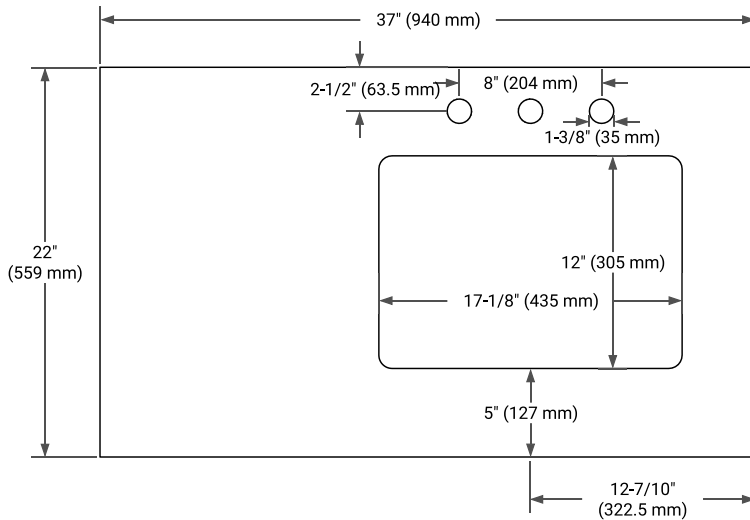

37" RIGHT RECTANGLE SINK COUNTERTOP WITH 1.5 IN. THICKNESS

OVERALL DIMENSIONS

37" W x 22" D x 1.5" H

COUNTERTOP OPTIONS

FEATURES

- Solid countertop with mitered edges & seams
- Undermount white rectangular sink
- Pre-drilled for 8" widespread faucet

INCLUDED

- Countertop
- Matching Backsplash
- Rectangle Sink

COUNTERTOP PLAN VIEW