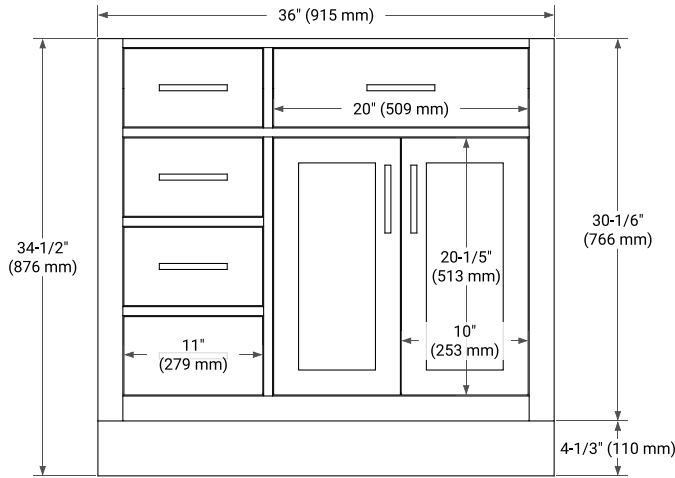

36" RIGHT OFFSET CABINET

BASE CABINET DIMENSIONS

36" W x 21.5" D x 34.5" H

FEATURES

- Solid wood frame & plywood panels
- Dovetail drawers and joints
- Soft closing doors & drawers

HARDWARE FINISHES*

Brushed Nickel   Satin Brass   Matte Black   Polished Chrome

Hardware comes preinstalled with the illustrated option. Other finishes are available on our online store if you prefer a different one.

AVAILABLE COLORS

White   Grey   Midnight Blue   Oak

FRONT VIEW

SIDE VIEW

PLAN VIEW