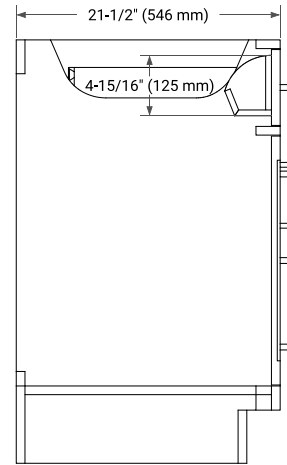

36" RIGHT OFFSET CABINET

BASE CABINET DIMENSIONS

36" W x 21.5" D x 34.5" H

FEATURES

- Solid wood frame & plywood panels
- Dovetail drawers and joints
- Soft closing doors & drawers

HARDWARE FINISHES*

Brushed Nickel   Satin Brass   Matte Black   Polished Chrome

Hardware comes preinstalled with the illustrated option. Other finishes are available on our online store if you prefer a different one.

AVAILABLE COLORS

White   Grey   Midnight Blue   Oak

FRONT VIEW

SIDE VIEW

PLAN VIEW