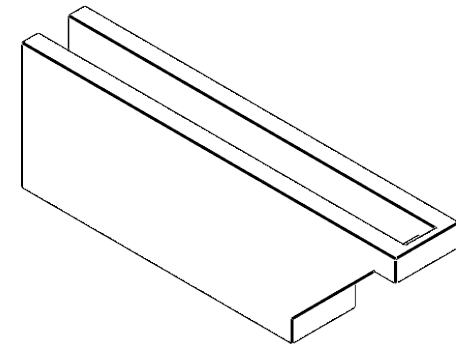

# ITEM NUMBER: RFTURO040X08000X24000X008BUR00RCPR

4"W X 8"H X 24"L TIMBERTHANE ROUGH CEDAR BURLINGTON FAUX WOOD OPEN RAFTER TAIL, 8"L END, PRIMED TAN

**SIDE PROFILE**

**FRONT PROFILE**

**ISOMETRIC**

GENERATED DATE : 03/02/2023

EKENA MILLWORK  
2300 WEST MAIN ST.  
CLARKSVILLE, TX 75426  
TOLL FREE: 866-607-0453  
WWW.EKENAMILLWORK.COM

NOTES

1. INSTALLATION TO BE COMPLETED IN ACCORDANCE WITH MANUFACTURER'S SPECIFICATIONS.
2. DRAWING MAY NOT BE TO SCALE
3. THIS DRAWING IS INTENDED FOR DESIGN AND PLANNING PURPOSES ONLY.
4. ALL INFORMATION CONTAINED HEREIN WAS CURRENT AT THE TIME OF DEVELOPMENT BUT MUST BE REVIEWED AND APPROVED BY THE PRODUCT MANUFACTURER TO BE CONSIDERED ACCURATE.
5. TIMBERTHANE ARCHITECTURAL PRODUCTS ARE MADE FROM HIGH DENSITY URETHANE AND COME FACTORY PRIMED