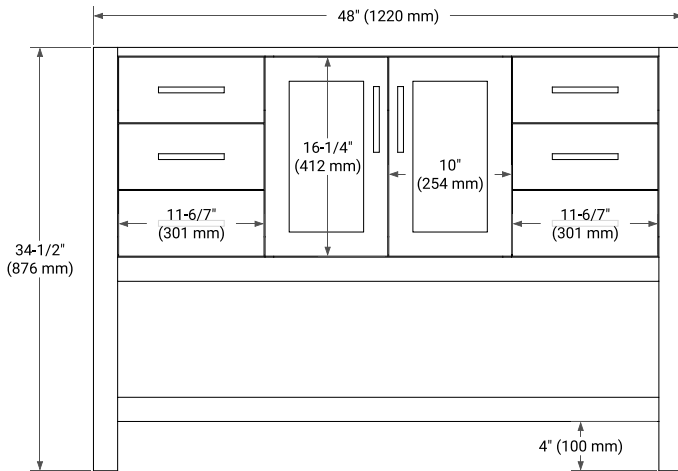

48" SINGLE SINK BASE CABINET

BASE CABINET DIMENSIONS

48" W x 21.5" D x 34.5" H

FEATURES

- Solid wood frame & plywood panels
- Dovetail drawers and joints
- Soft closing doors & drawers

HARDWARE FINISHES*

Brushed Nickel   Satin Brass   Matte Black   Polished Chrome

*Hardware comes preinstalled with the illustrated option. Other finishes are available on our online store if you prefer a different one.

AVAILABLE COLORS

White   Grey   Midnight Blue

FRONT VIEW

SIDE VIEW

PLAN VIEW