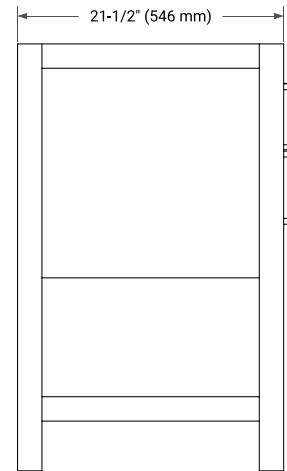

48" SINGLE SINK BASE CABINET

BASE CABINET DIMENSIONS

48" W x 21.5" D x 34.5" H

FEATURES

- Solid wood frame & plywood panels
- Dovetail drawers and joints
- Soft closing doors & drawers

HARDWARE FINISHES*

Brushed Nickel   Satin Brass   Matte Black   Polished Chrome

*Hardware comes preinstalled with the illustrated option. Other finishes are available on our online store if you prefer a different one.

AVAILABLE COLORS

White   Grey   Midnight Blue

FRONT VIEW

SIDE VIEW

PLAN VIEW