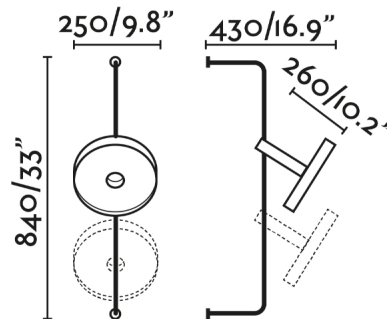

General characteristics

Fixation	Wall
voltage	120V
Hertz	60Hz
Cable length	0.04 ft
Switch type	On/Off
Max. Power	15W

Material

Body/Structure	Steel
Screen	Steel

Finish

Body/Structure	Satin Gold+Matt Black
Screen	Satin Gold+Black
Location	Dry locations only
US Certification	Fijas cETLus