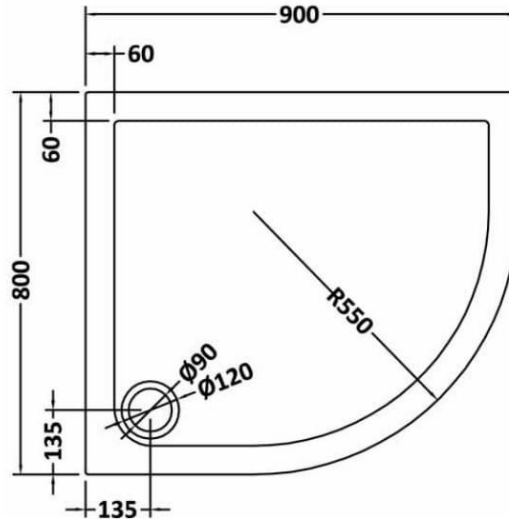

CUSTOMER DATA SHEET - SHOWER TRAYS

DESCRIPTION: Offset Quad Tray Rh 900X800x40

**900 x 800 OFFSET
QUADRANT TRAY RH**

PRODUCT DIMENSIONS

Length (mm)	Width (mm)	Height (mm)	Nett Wgt Kg
900	800	40	16.3

PACKAGING DIMENSIONS

Length (mm)	Width (mm)	Height (mm)	Gross Wgt Kg
940	840	80	16.3

PACKAGING DATA

Box Colour	Shrinkwrap & Polystyrene		
Box Qty	1	Label Colour	White Label
Label Size	100 X 50	Label Qty	2

OUTER BOX DIMENSIONS (If Applicable)

Length (mm)	Width (mm)	Height (mm)	Gross Wgt Kg

PRODUCT DETAILS

Country of Origin	United Kingdom
Fitting Instruction	Yes
Product Material	Acrylic Capped ABS Caco3 & Pu
Mat' Colour Ref'	European White
Waste Required (mm)	90