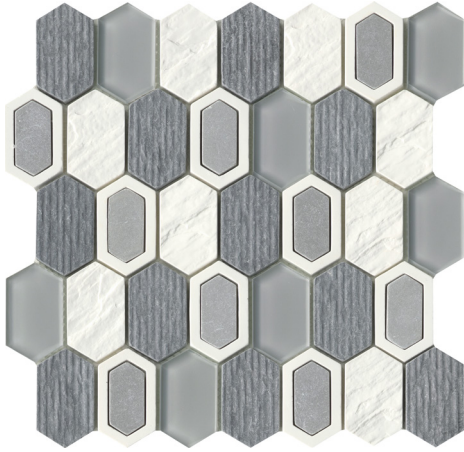

Literati™ combines the elements of glass and stone in a striking pattern. Various textures and stone blends add character and charm to this unique collection of mosaics.

LITERATI™

Resin Cast Stone Mosaic

WALL  RESIDENTIAL  COMMERCIAL  INDOOR 

Irving

Melville

Poe

Stowe

Twain

<p>Sizes</p>	 <p>12" x 12" Mesh 11.81" x 11.93"</p>
<p>Thickness</p>	<p>8mm</p>
<p>Testing</p>	<p>Shade Variation Rating</p>
<p>Results*</p>	<p>V2</p>