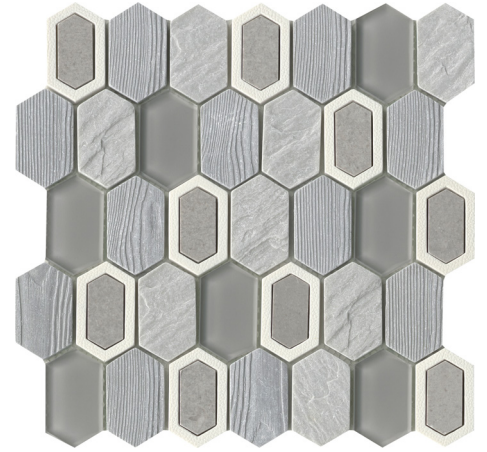

Literati™ combines the elements of glass and stone in a striking pattern. Various textures and stone blends add character and charm to this unique collection of mosaics.

LITERATI™

Resin Cast Stone Mosaic

WALL  RESIDENTIAL  COMMERCIAL  INDOOR 

Irving

Melville

Poe

Stowe

Twain

<p>Sizes</p>	 <p>12" x 12" Mesh 11.81" x 11.93"</p>
<p>Thickness</p>	<p>8mm</p>
<p>Testing</p>	<p>Shade Variation Rating</p>
<p>Results*</p>	<p>V2</p>