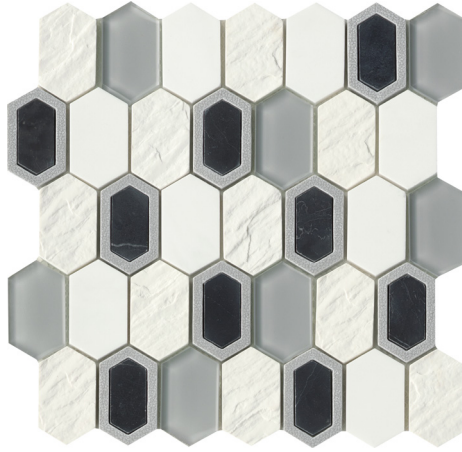

Literati™ combines the elements of glass and stone in a striking pattern. Various textures and stone blends add character and charm to this unique collection of mosaics.

LITERATI™

Resin Cast Stone Mosaic

WALL  RESIDENTIAL  COMMERCIAL  INDOOR 

Irving

Melville

Poe

Stowe

Twain

<p>Sizes</p>	 <p>12" x 12" Mesh 11.81" x 11.93"</p>
<p>Thickness</p>	<p>8mm</p>
<p>Testing</p>	<p>Shade Variation Rating</p>
<p>Results*</p>	<p>V2</p>