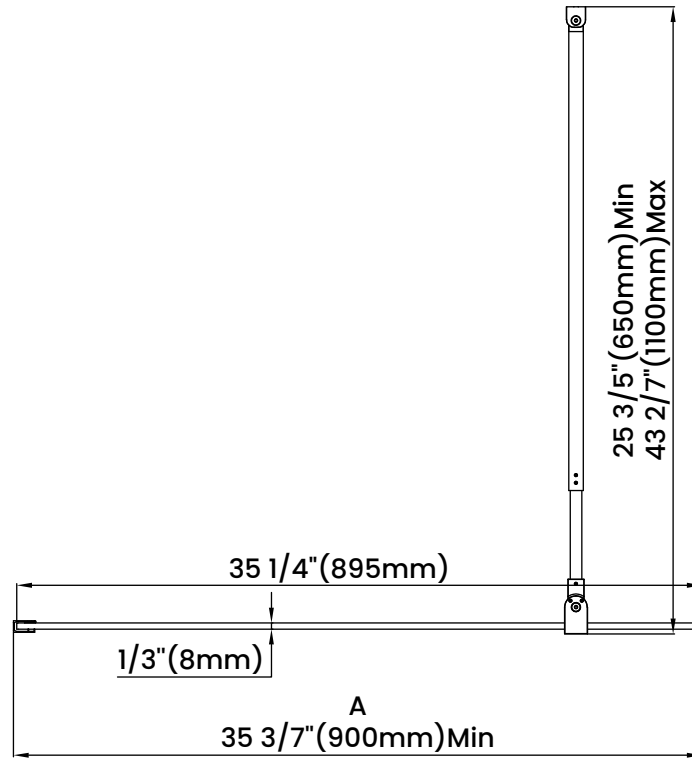

## Measurements

|          |                           |
|----------|---------------------------|
| <b>A</b> | Min/Max Shower Door Width |
| <b>B</b> | Shower Door Height        |

Measurements provided are in mm and inches.

| Measurements |                           |
|--------------|---------------------------|
| <b>A</b>     | Min/Max Shower Door Width |
| <b>B</b>     | Shower Door Height        |

Measurements provided are in mm and inches.