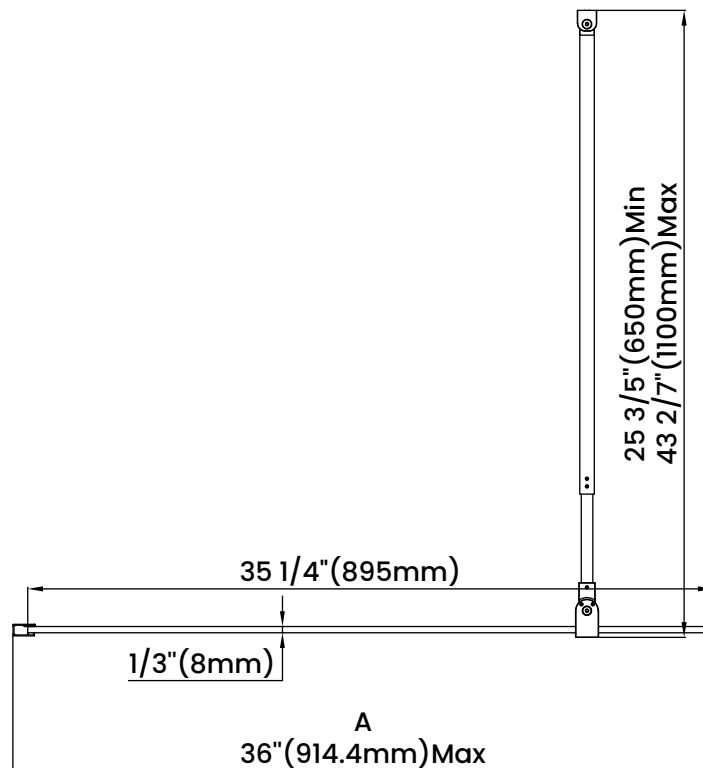

## Measurements

|          |                           |
|----------|---------------------------|
| <b>A</b> | Min/Max Shower Door Width |
| <b>B</b> | Shower Door Height        |

Measurements provided are in mm and inches.

| Measurements |                           |
|--------------|---------------------------|
| <b>A</b>     | Min/Max Shower Door Width |
| <b>B</b>     | Shower Door Height        |

Measurements provided are in mm and inches.