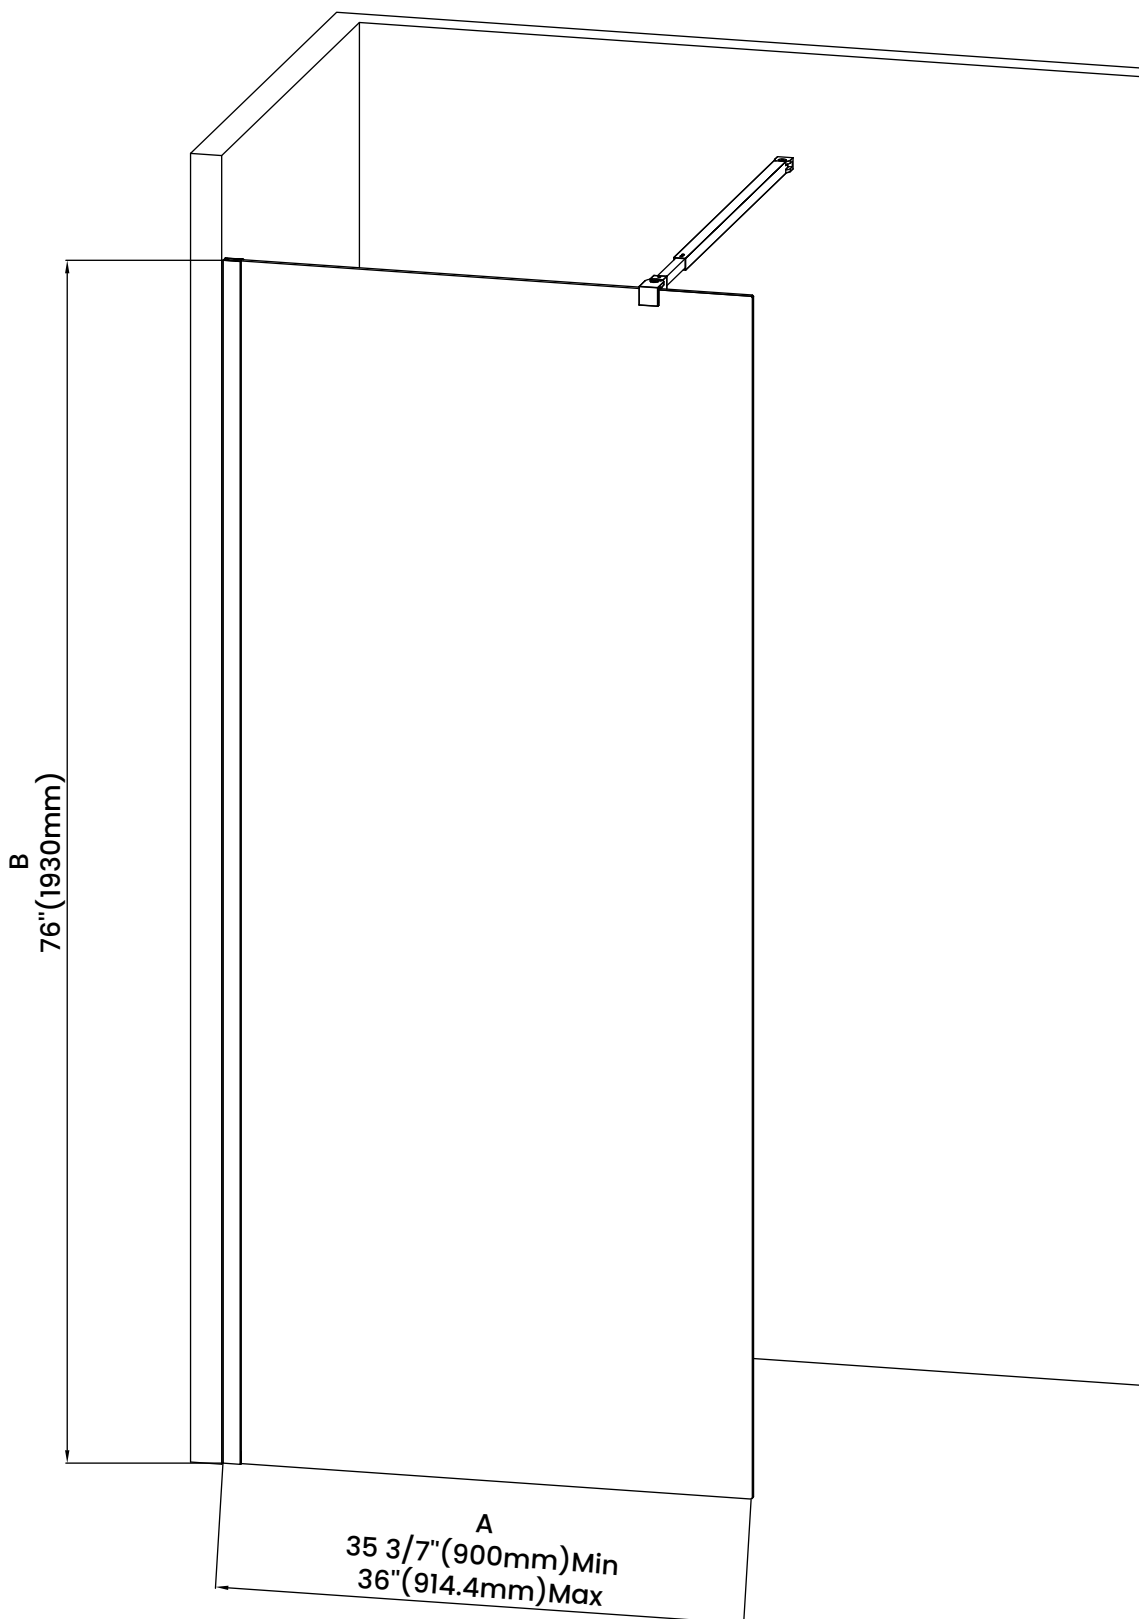

## Measurements

|          |                           |
|----------|---------------------------|
| <b>A</b> | Min/Max Shower Door Width |
| <b>B</b> | Shower Door Height        |

Measurements provided are in mm and inches.

| Measurements |                           |
|--------------|---------------------------|
| <b>A</b>     | Min/Max Shower Door Width |
| <b>B</b>     | Shower Door Height        |

Measurements provided are in mm and inches.