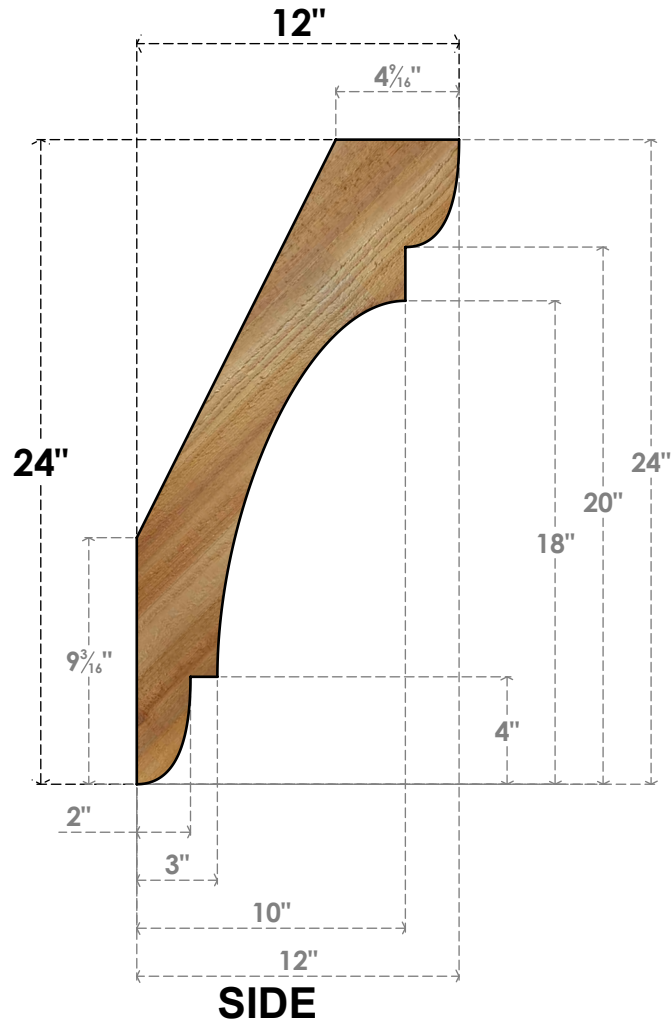

BRC06X12X24OLY00RWR

6"W X 12"D X 24"H OLYMPIC ROUGH SAWN BRACE, WESTERN RED CEDAR

EKENA MILLWORK
 2300 WEST MAIN ST.
 CLARKSVILLE, TX 75426
 TOLL FREE: 866-607-0453
 WWW.EKENAMILLWORK.COM

NOTES

1. INSTALLATION TO BE COMPLETED IN ACCORDANCE WITH MANUFACTURER'S SPECIFICATIONS.
2. DRAWING MAY NOT BE TO SCALE
3. THIS DRAWING IS INTENDED FOR DESIGN AND PLANNING PURPOSES ONLY.
4. ALL INFORMATION CONTAINED HEREIN WAS CURRENT AT THE TIME OF DEVELOPMENT BUT MUST BE REVIEWED AND APPROVED BY THE PRODUCT MANUFACTURER TO BE CONSIDERED ACCURATE.
5. PRODUCTS ARE NOT KILN DRIED. THIS ITEM IS UNIQUE AND WILL CONTAIN THE NATURAL VARIATIONS THAT THE WOOD SPECIES OFFERS. THIS MAY RESULT IN VARIATIONS UP TO 1/4"