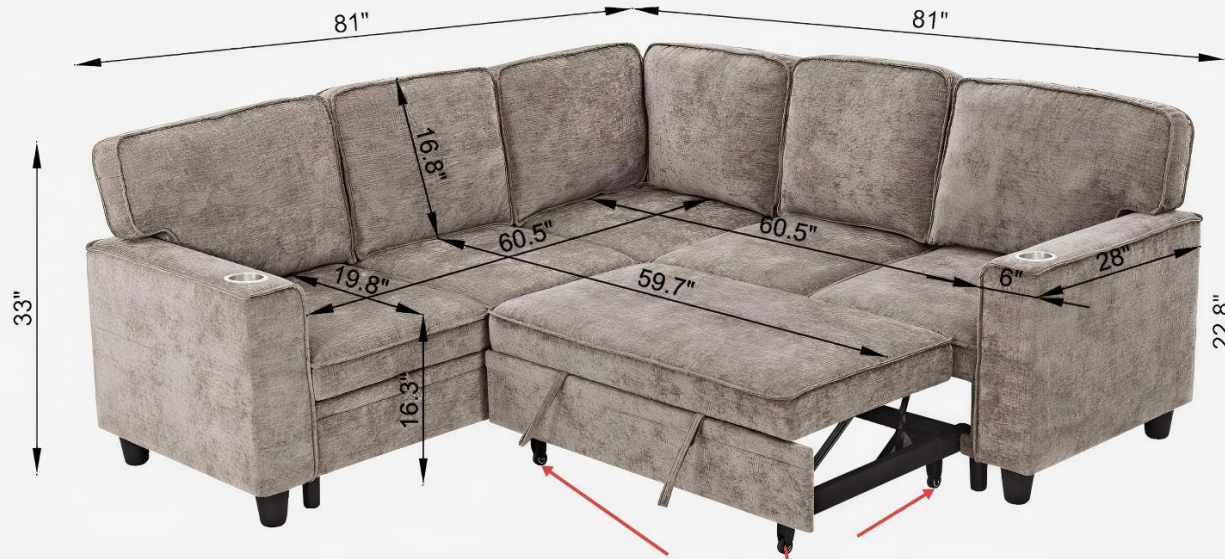

Weight capacity: 400lbs

pull out couch in light brown Dimension:

glider

4 - carton packages available