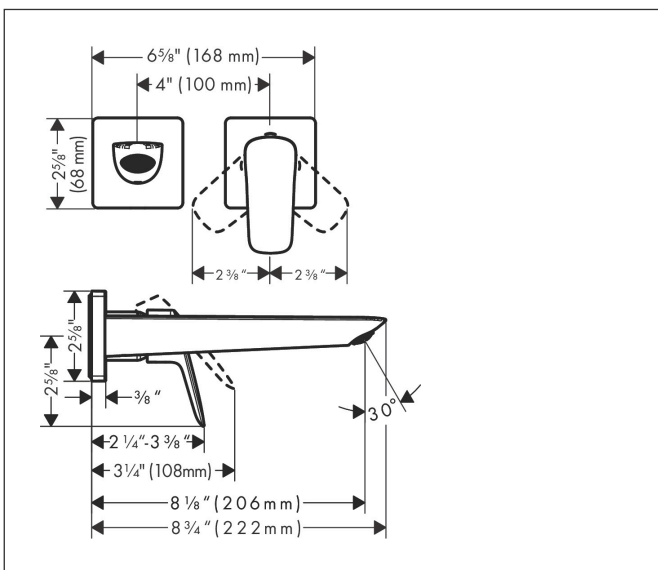

Brand hansgrohe
 Art. Name **Logis** Wall-Mounted Single-Handle Faucet Trim, 1.2 GPM
 Art. Nr. 71256821
 Surface brushed nickel
 Pos. 1

Product Picture

Features

- Spray modes: Aerated spray
- Flow: 1.2 GPM (4.5 L/Min)
- Ceramic cartridge
- Does not include: basic set, Pop-up assembly

Drawing

Technology