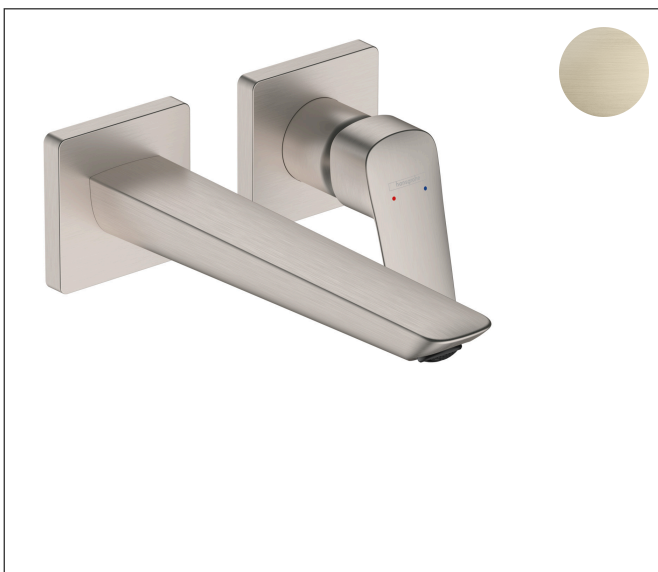

Brand hansgrohe
 Art. Name **Logis** Wall-Mounted Single-Handle Faucet Trim, 1.2 GPM
 Art. Nr. 71256821
 Surface brushed nickel
 Pos. 1

Product Picture

Features

- Spray modes: Aerated spray
- Flow: 1.2 GPM (4.5 L/Min)
- Ceramic cartridge
- Does not include: basic set, Pop-up assembly