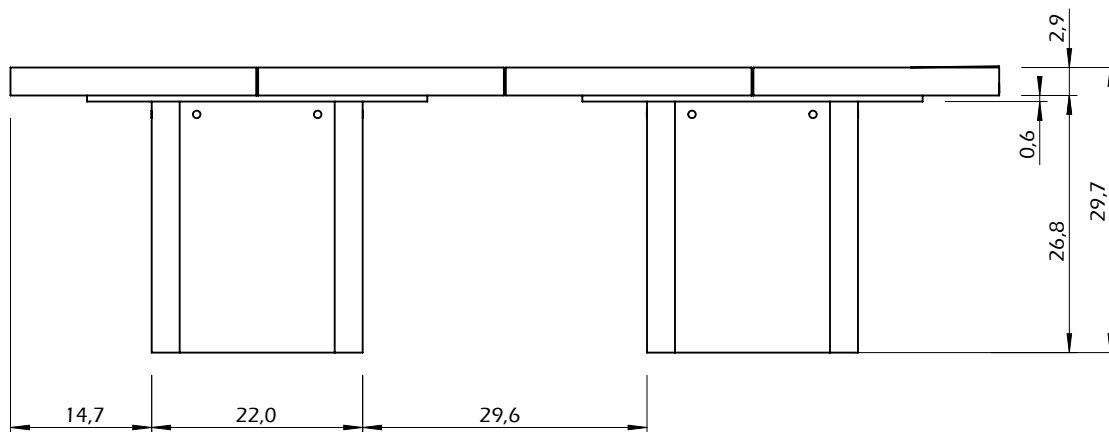

Technical Information

DUSK 02 - MESA DE JANTAR

60min
x2

55kg
x2

10x