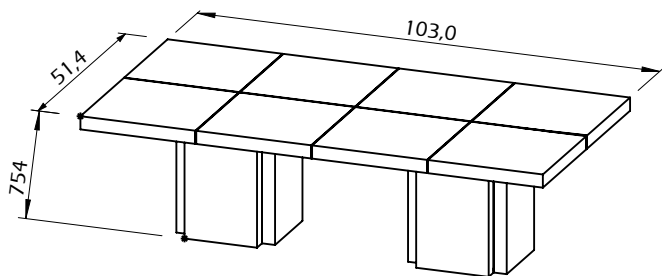

Technical Information

DUSK 02 - MESA DE JANTAR

60min
x2

55kg
x2

10x