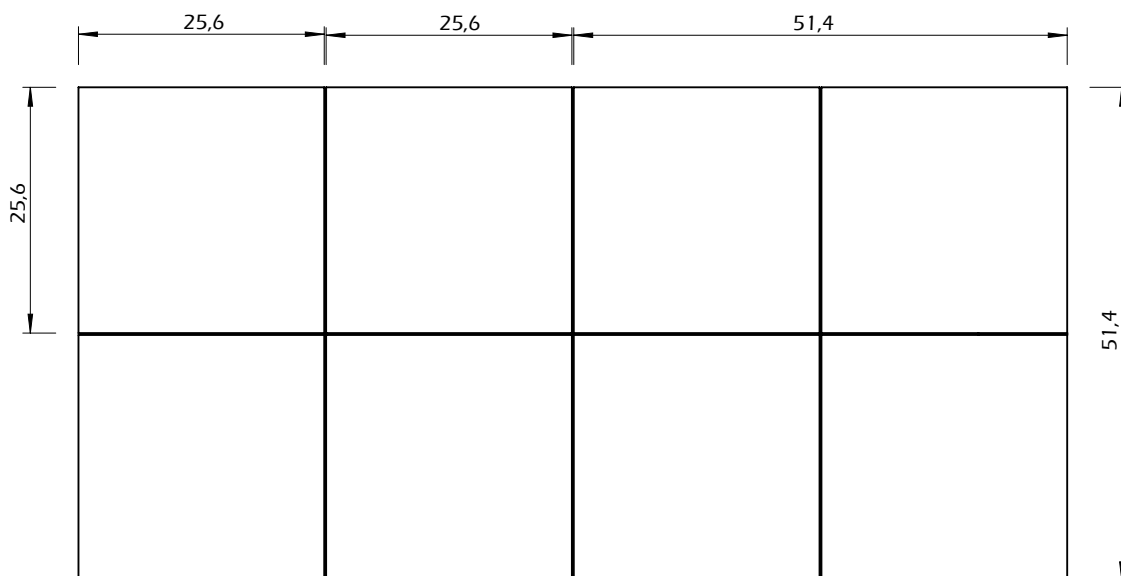

Technical Information

DUSK 02 - MESA DE JANTAR

60min
x2

55kg
x2

10x