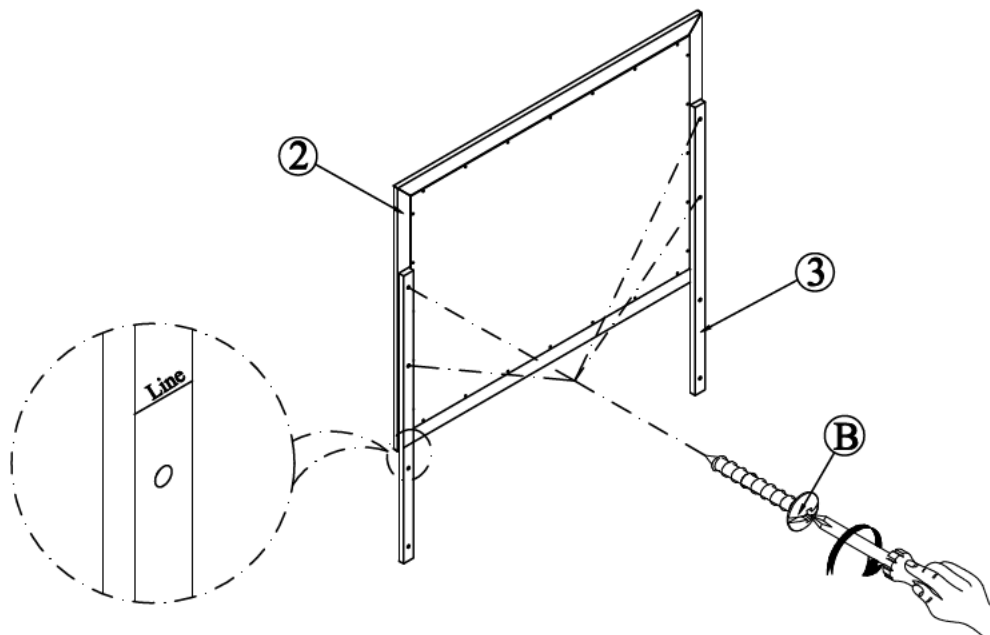

**Do not fully tighten screws until fully assembled**

HARDWARE LIST				
No.	Description	Sketch	Size	Qty
A	TIPPING RESTRAINT			1 set
B	Screw		#8X30mm	8 pcs

Item	Description	Part	Qty.
1		Dresser	1 pc
2		Mirror	1 pc
3		Mirror Support	2 pcs