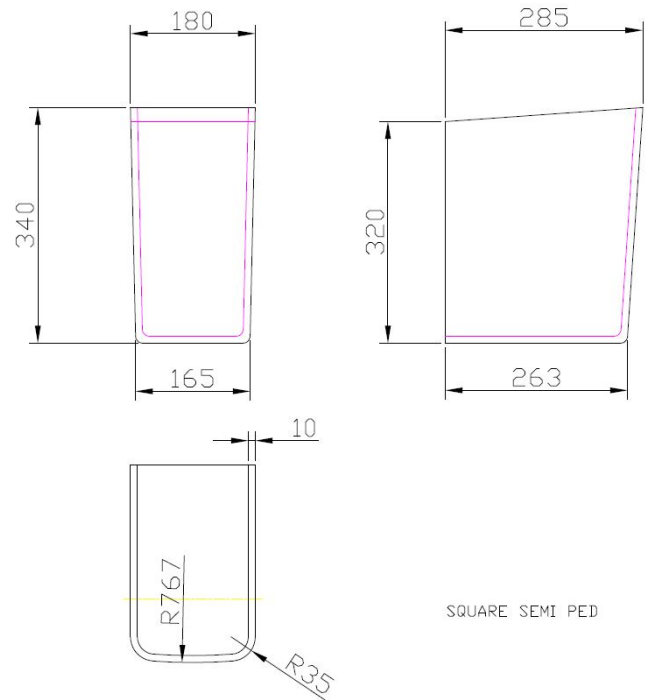

### PRODUCT DIMENSIONS

Height (mm)	Width (mm)	Depth (mm)	Nett Wgt Kg
170	550	450	16

### OUTER BOX DIMENSIONS (If Applicable)

Height (mm)	Width (mm)	Depth (mm)	Gross Wgt Kg
Barcode	5055369069880		

### BASINS

Tap Hole	One Taphole	Chain Stay Hole	No
Template	Not Required	Waste Type Req'd	Slotted
Overflow Incl.	Yes	Overflow Cover	Yes
Inner Bowl Depth	125mm		

### PRODUCT DIMENSIONS

Height (mm)	Width (mm)	Depth (mm)	Nett Wgt Kg
240	180	585	7