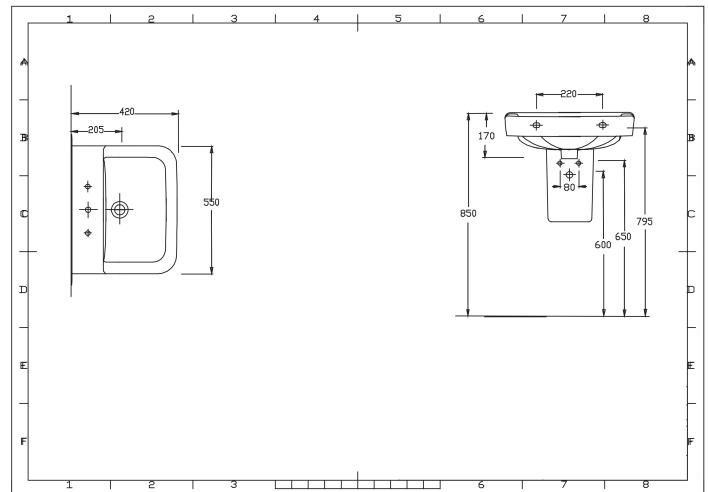

## CUSTOMER DATA SHEET

SALES CODE: Cpc026

DESCRIPTION: Arlo 550mm Basin & Semi Pedestal

## CUSTOMER DATA SHEET - CERAMICS

SALES CODE: NCU704

DESCRIPTION: 550mm 1Th Basin

### PRODUCT DIMENSIONS

Height (mm)	Width (mm)	Depth (mm)	Nett Wgt Kg
170	550	450	16

### PACKAGING DIMENSIONS

Height (mm)	Width (mm)	Depth (mm)	Gross Wgt Kg
580	480	190	16