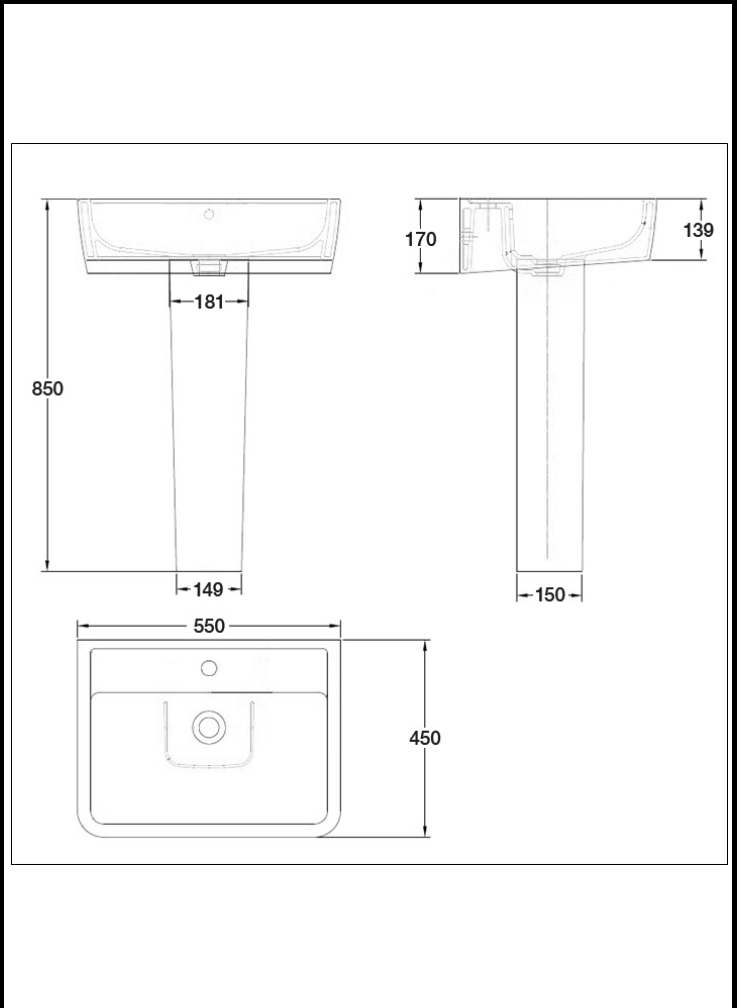

## CUSTOMER DATA SHEET

SALES CODE: Cpc026

DESCRIPTION: Arlo 550mm Basin & Semi Pedestal

### PRODUCT DIMENSIONS

Height (mm)	Width (mm)	Depth (mm)	Nett Wgt Kg
170	550	450	16

### PACKAGING DIMENSIONS

Height (mm)	Width (mm)	Depth (mm)	Gross Wgt Kg
580	480	190	16

### OUTER BOX DIMENSIONS (If Applicable)

Height (mm)	Width (mm)	Depth (mm)	Gross Wgt Kg
Barcode	5055369069880		