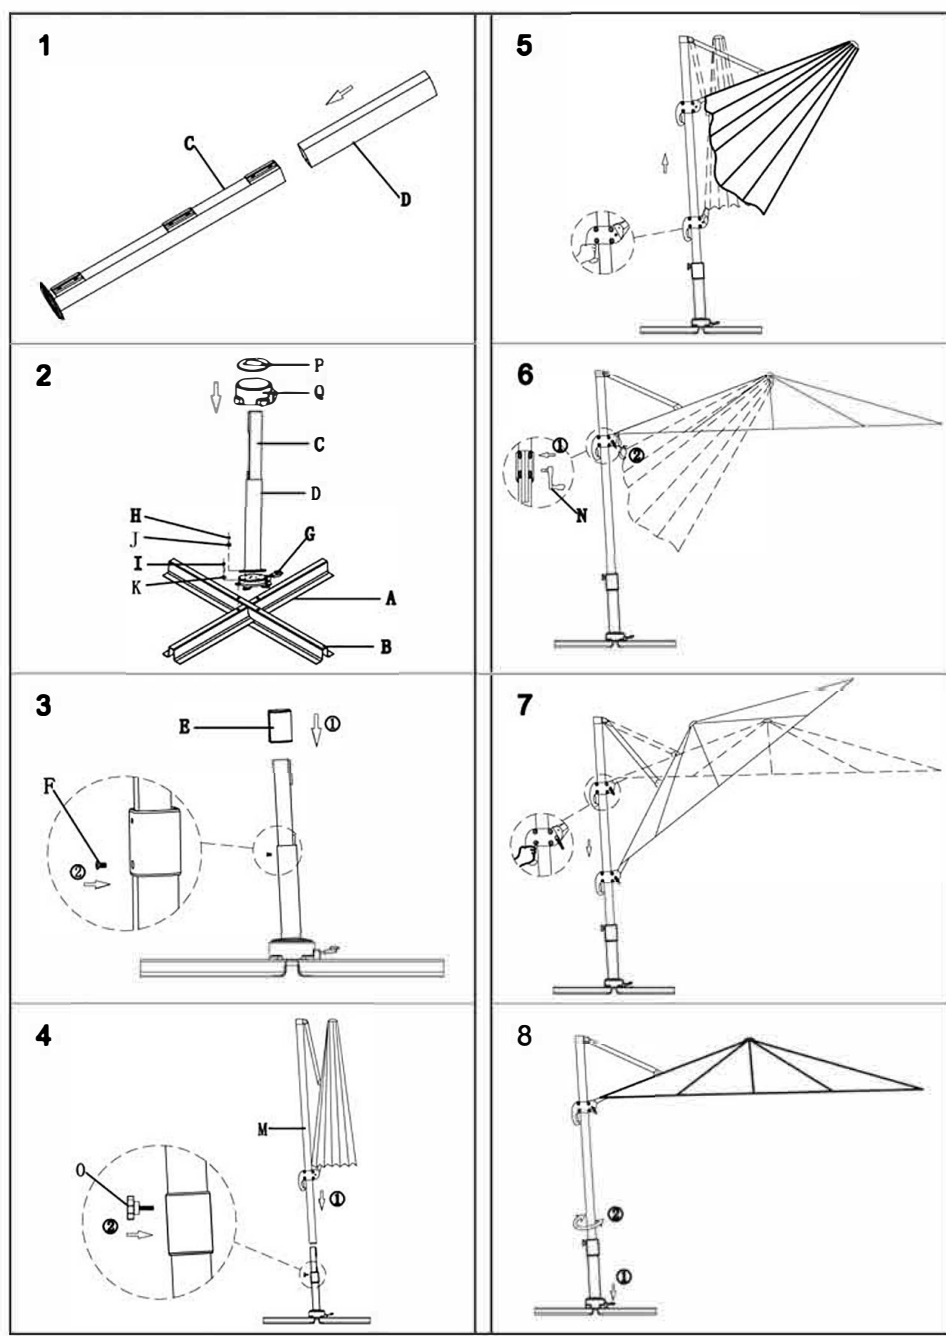

USER'S MANUAL
10'x10'FT Roma Hanging Umbrella

Please give us a chance to make it right and do better!
Contact our friendly customer service department for help first.
Replacements for missing or damaged parts will be shipped ASAP!

Before You Start

- ⦿ Please read all instructions carefully.
- ⦿ Retain instructions for future reference.
- ⦿ Separate and count all parts and hardware.
- ⦿ Read through each step carefully and follow the proper order.
- ⦿ We recommend that, where possible, all items are assembled near to the area in which they will be placed in use, to avoid moving the product unnecessarily once assembled.
- ⦿ Always place the product on a flat, steady and stable surface.
- ⦿ Keep all small parts and packaging materials for this product away from babies and children as they potentially pose a serious choking hazard.

2

PART	PICTURE	QTY	PART	PICTURE	QTY
A		1	I		4
B		1	J		4
			K		4
C		1	M		1
D		1	N		1
E		1	O		1
F		1	P		1
G		1	Q		1
H		4	R		1

3

4

- When there is a strong wind (>3bft) close the parasol to prevent it from falling.
- When opening the parasol give it a little help by pulling the ribs a bit apart from each other by hand. Then open up the parasol.

5

Welcome to visit our website and purchase our quality products!

Your suggestions and comments for are really important to us!
We sincerely solicit you to go back to our shop and leave a good rating in just a simple click. It would be quite encouraging if you could kindly do so like below:
★★★★★ Great products so far

Great products so far. Fast delivery, easy setup, and working without any issues.

With your inspiring rating, COSTWAY will be more consistent to offer you EASY SHOPPING EXPERIENCE, GOOD PRODUCTS and EFFICIENT SERVICE!

- Reward Points
- Exclusive Customer Service
- Personalized Recommendations
- Permanent Shopping Cart
- Order History

5 Star Rating