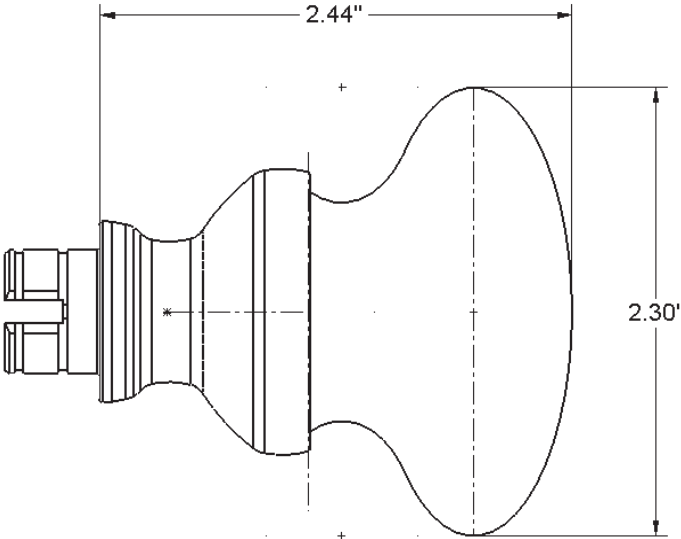

# Hyde Park Knob

- > Collection: Grandeur
- > Design code: HYD
- > Material: Porcelain

Hyde Park Knob shown in Bright Chrome