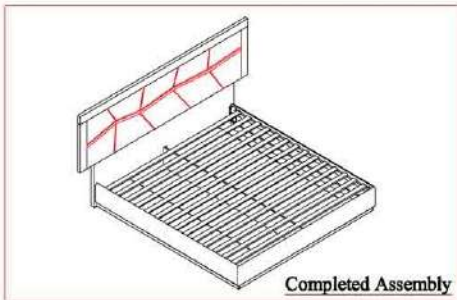

Assembly Instruction

Model No : TURIN Bed

Thank you for purchasing this quality product.
Please check all packing material carefully which may have come loose inside the carton during shipment.

PART LIST

No	Description	Qty
1	Headboard	1pc
2	Footboard	1pc
3	Side Rail	2pcs
4	Center Rail	1pc
5	Slat	1set

HARDWARE LIST

No	Description	Qty
A	TRUSS HD C/B M4 x 32mm	6pcs

Step : 1

Step : 2