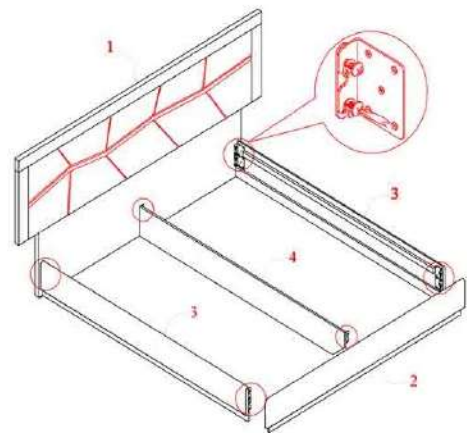

Assembly Instruction

Model No : TURIN Bed

Thank you for purchasing this quality product.
Please check all packing material carefully which may have come loose inside the carton during shipment.

PART LIST

No	Description	Qty
1	Headboard	1pc
2	Footboard	1pc
3	Side Rail	2pcs
4	Center Rail	1pc
5	Slat	1set

HARDWARE LIST

No	Description	Qty
A	TRUSS HD C/B M4 x 32mm	6pcs

Step : 1

Step : 2