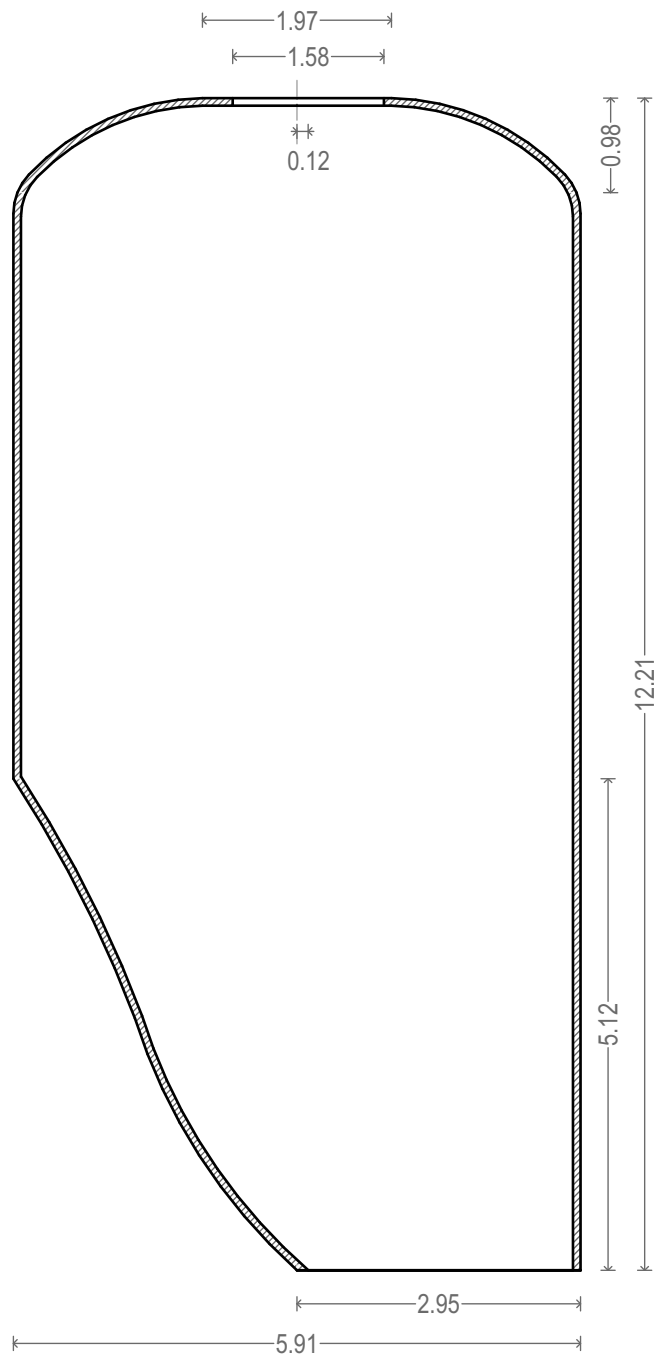

Wall thickness 0.06 inches / 16 gauge

Front view

LUMINOSA
HAND MADE

Series: Alquimia

Model: Pipa small

Code: ALQ-PIP-CHI

Scale 1:2

Measurements: inches

www.studioluminosa.com

Wall thickness 0.06 inches / 16 gauge

Side view

LUMINOSA
HAND MADE

Series: Alquimia

Model: Pipa small

Code: ALQ-PIP-CHI

Scale 1:2

Measurements: inches

www.studioluminosa.com