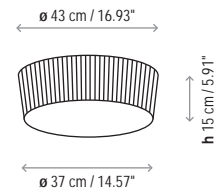

Plafonet - 03

Measures