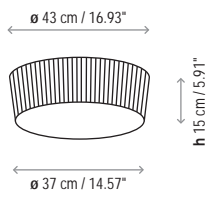

Weight: 8.82 lbs

Certifications:  

 Photometrics made according to the position the lights are shown in the catalogue and price list.

Ref	Finishings
0124905CU	Inox-Cream Translucent Ribbon
0124905CGU	Inox-Cream Translucent Ribbon / GU24
0124905BU	Inox-White Translucent Ribbon
0124905BGU	Inox-White Translucent Ribbon / GU24
0124905TU	Inox-White Cotton
0124905TGU	Inox-White Cotton / GU24
Opal glass diffuser	
Customizable	

Measures

Plafonet - 01

Plafonet - 02

Plafonet - 03