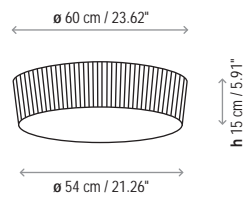

Weight: 8.82 lbs

Certifications:  

 Photometrics made according to the position the lights are shown in the catalogue and price list.

Ref	Finishings
0124905CU	Inox-Cream Translucent Ribbon
0124905CGU	Inox-Cream Translucent Ribbon / GU24
0124905BU	Inox-White Translucent Ribbon
0124905BGU	Inox-White Translucent Ribbon / GU24
0124905TU	Inox-White Cotton
0124905TGU	Inox-White Cotton / GU24
Opal glass diffuser	
Customizable	

Measures

Plafonet - 01

Plafonet - 02

Plafonet - 03