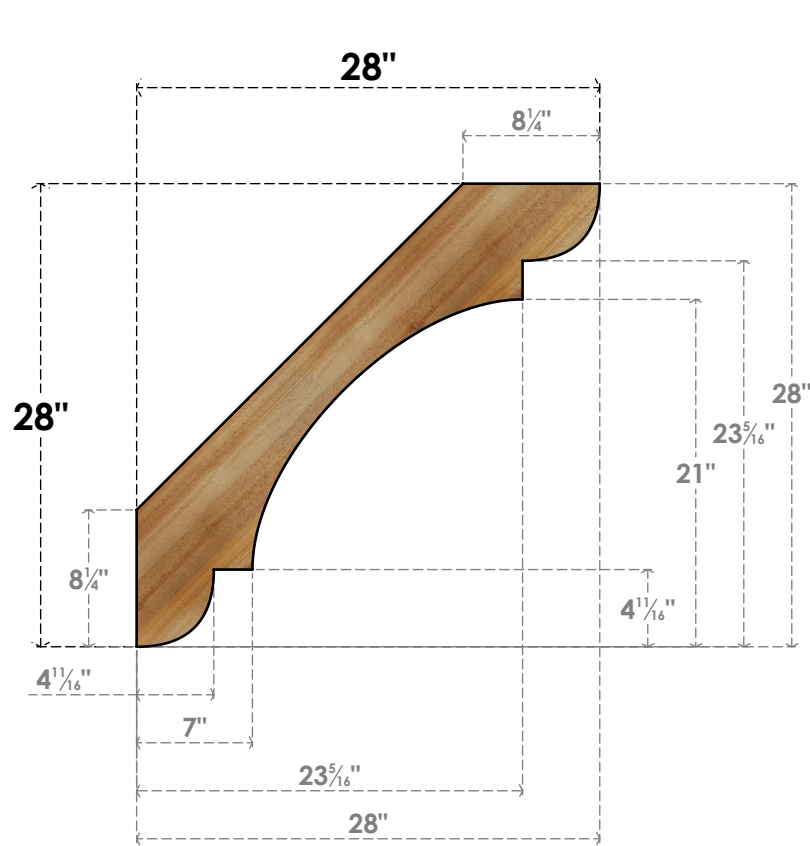

# BRC04X28X28OLY00RWR

4"W X 28"D X 28"H OLYMPIC ROUGH SAWN BRACE, WESTERN RED CEDAR

**SIDE**

**FRONT**

EKENA MILLWORK  
 2300 WEST MAIN ST.  
 CLARKSVILLE, TX 75426  
 TOLL FREE: 866-607-0453  
 WWW.EKENAMILLWORK.COM

**NOTES**

1. INSTALLATION TO BE COMPLETED IN ACCORDANCE WITH MANUFACTURER'S SPECIFICATIONS.
2. DRAWING MAY NOT BE TO SCALE
3. THIS DRAWING IS INTENDED FOR DESIGN AND PLANNING PURPOSES ONLY.
4. ALL INFORMATION CONTAINED HEREIN WAS CURRENT AT THE TIME OF DEVELOPMENT BUT MUST BE REVIEWED AND APPROVED BY THE PRODUCT MANUFACTURER TO BE CONSIDERED ACCURATE.
5. PRODUCTS ARE NOT KILN DRIED. THIS ITEM IS UNIQUE AND WILL CONTAIN THE NATURAL VARIATIONS THAT THE WOOD SPECIES OFFERS. THIS MAY RESULT IN VARIATIONS UP TO 1/4"