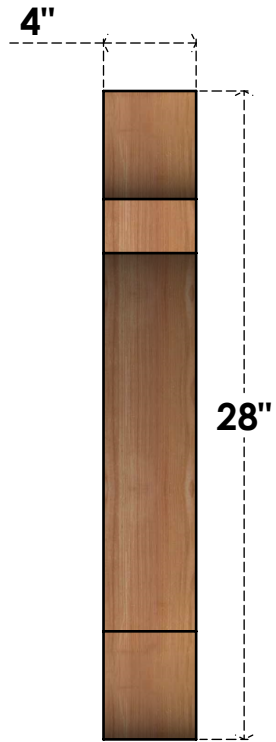

# BRC04X28X28OLY00RWR

4"W X 28"D X 28"H OLYMPIC ROUGH SAWN BRACE, WESTERN RED CEDAR

**SIDE**

**FRONT**

EKENA MILLWORK  
 2300 WEST MAIN ST.  
 CLARKSVILLE, TX 75426  
 TOLL FREE: 866-607-0453  
 WWW.EKENAMILLWORK.COM

**NOTES**

1. INSTALLATION TO BE COMPLETED IN ACCORDANCE WITH MANUFACTURER'S SPECIFICATIONS.
2. DRAWING MAY NOT BE TO SCALE
3. THIS DRAWING IS INTENDED FOR DESIGN AND PLANNING PURPOSES ONLY.
4. ALL INFORMATION CONTAINED HEREIN WAS CURRENT AT THE TIME OF DEVELOPMENT BUT MUST BE REVIEWED AND APPROVED BY THE PRODUCT MANUFACTURER TO BE CONSIDERED ACCURATE.
5. PRODUCTS ARE NOT KILN DRIED. THIS ITEM IS UNIQUE AND WILL CONTAIN THE NATURAL VARIATIONS THAT THE WOOD SPECIES OFFERS. THIS MAY RESULT IN VARIATIONS UP TO 1/4"