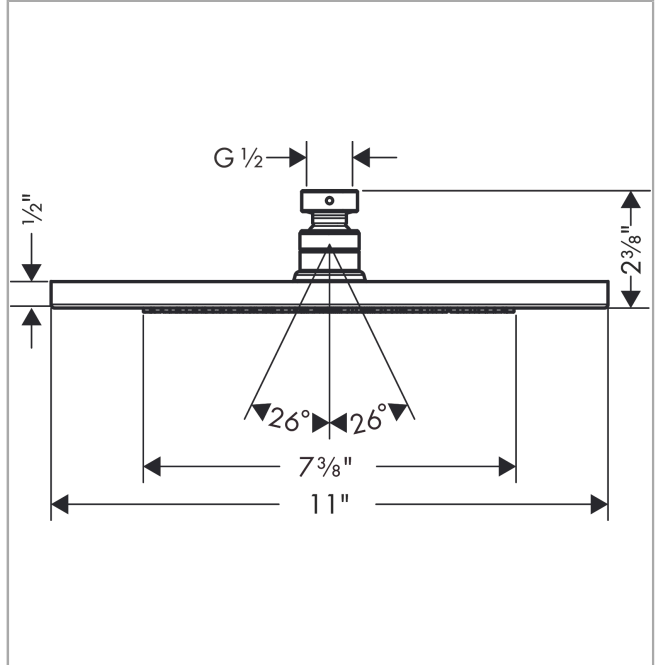

Croma

Showerhead 280 1-Jet, 1.75 GPM

Finishes : **brushed nickel** Part no. : **26217821**

Description

Features

- shower head size: 280 x 170 mm
- Spray modes: Rain
- 140 no-clog spray channels
- Fully-finished matching spray face
- Flow: 1.75 GPM (6.6 L/Min)
- Spray face removable for cleaning

Item details

List Price \$ 634.00

Technology

Compliance

Product image

Scale drawing

Croma
Showerhead 280 1-Jet, 1.75 GPM
 Finishes : **brushed nickel** Part no. : **26217821**

Exploded drawing

Year of production: >01/18

Croma

Showerhead 280 1-Jet, 1.75 GPM

Finishes : **brushed nickel** Part no. : **26217821**

Spare parts list

Year of production: >01/18

Pos.	Description	Part no.	Price	PU
1	lock washer	98942821	-	1
2	ball joint	98941821	-	1
3	filter packing	94246000	-	1
4	nut	97958820	-	1
5	lever collar	97536000	-	1
6	seal	97606000	-	1
7	air jet (Eco)	95795820	-	1