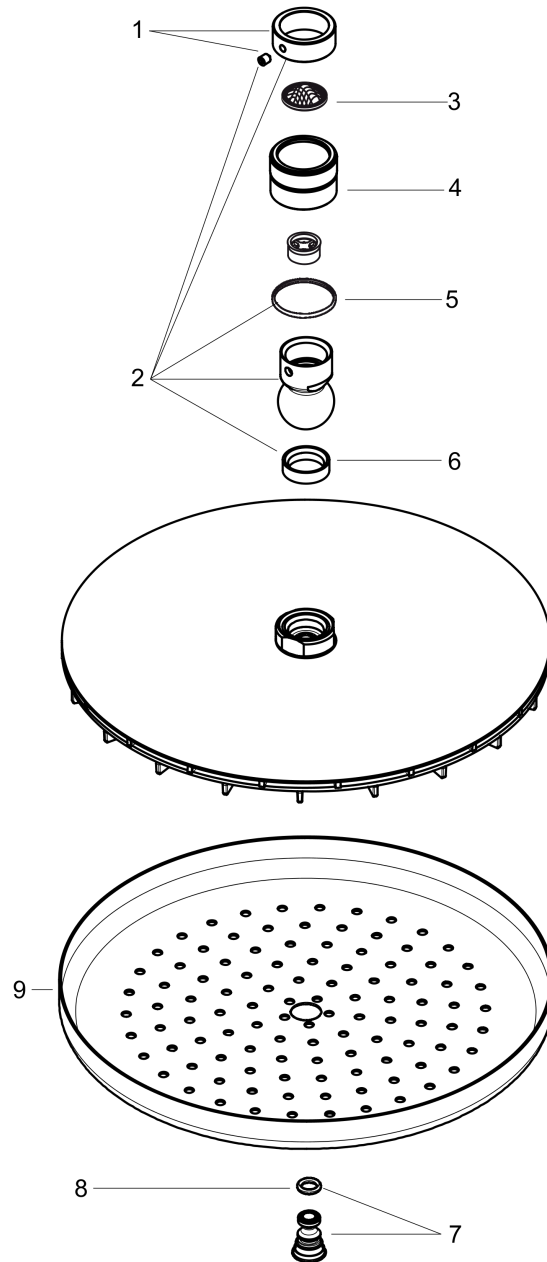

Croma

Showerhead 280 1-Jet, 1.75 GPM

Finishes : **brushed nickel** Part no. : **26217821**

Description

Features

- shower head size: 280 x 170 mm
- Spray modes: Rain
- 140 no-clog spray channels
- Fully-finished matching spray face
- Flow: 1.75 GPM (6.6 L/Min)
- Spray face removable for cleaning

Item details

List Price \$ 634.00

Technology

Compliance

Product image

Scale drawing

Croma
Showerhead 280 1-Jet, 1.75 GPM
 Finishes : **brushed nickel** Part no. : **26217821**

Exploded drawing

Year of production: >01/18

Croma

Showerhead 280 1-Jet, 1.75 GPM

Finishes : **brushed nickel** Part no. : **26217821**

Spare parts list

Year of production: >01/18

Pos.	Description	Part no.	Price	PU
1	lock washer	98942821	-	1
2	ball joint	98941821	-	1
3	filter packing	94246000	-	1
4	nut	97958820	-	1
5	lever collar	97536000	-	1
6	seal	97606000	-	1
7	air jet (Eco)	95795820	-	1