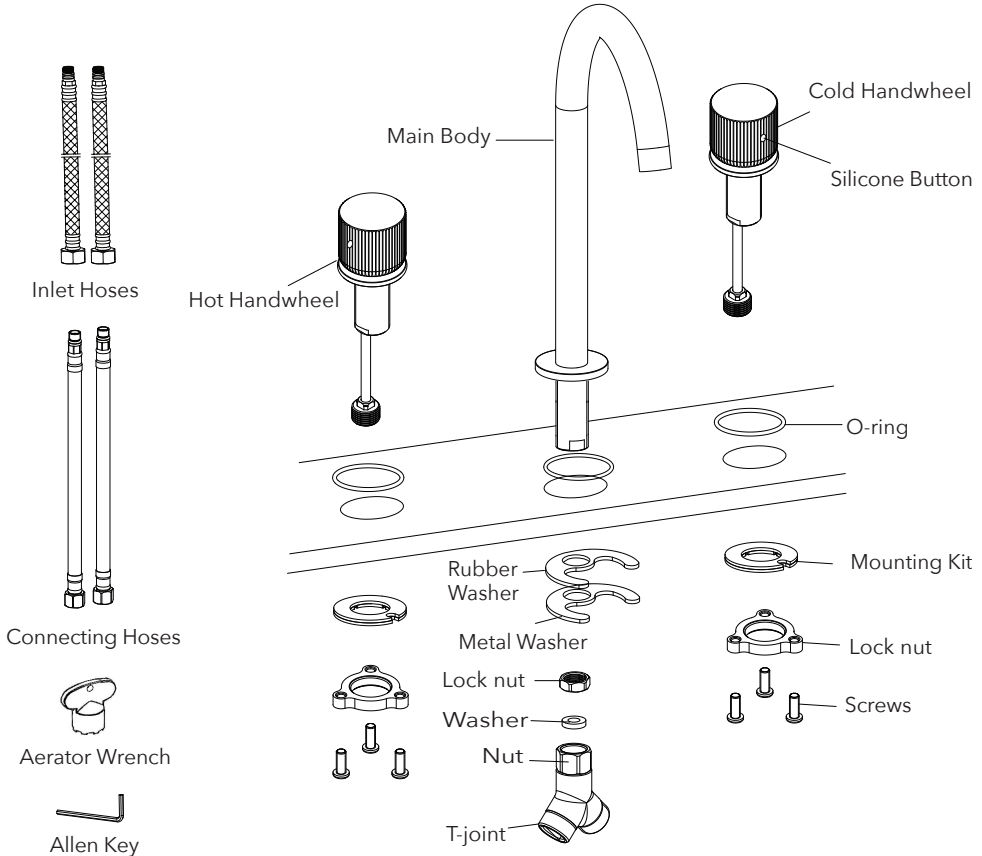

RVF5238

BATHROOM FAUCET

RUVATI®

SPECIFICATION SHEET

FEATURES

- Ceramic cartridge
- Solid brass construction
- Double handle design for precise control
- Includes hot and cold inlet hoses
- 3 hole installation (standard 1-3/8" hole)

IN THE BOX

RUVATI USA
WWW.RUVATI.COM

COLOR OPTIONS

- Brushed Gold (SG)

DIMENSIONS

- Overall Spout Height: 11"
- Spout Height: 8"
- Spout Reach: 6-3/4"

CODES / STANDARDS
CUPC CERTIFIED BY IAPMO
ASME A112.18.1/CSA B125.1
NSF/ANSI/CAN 61 & 372