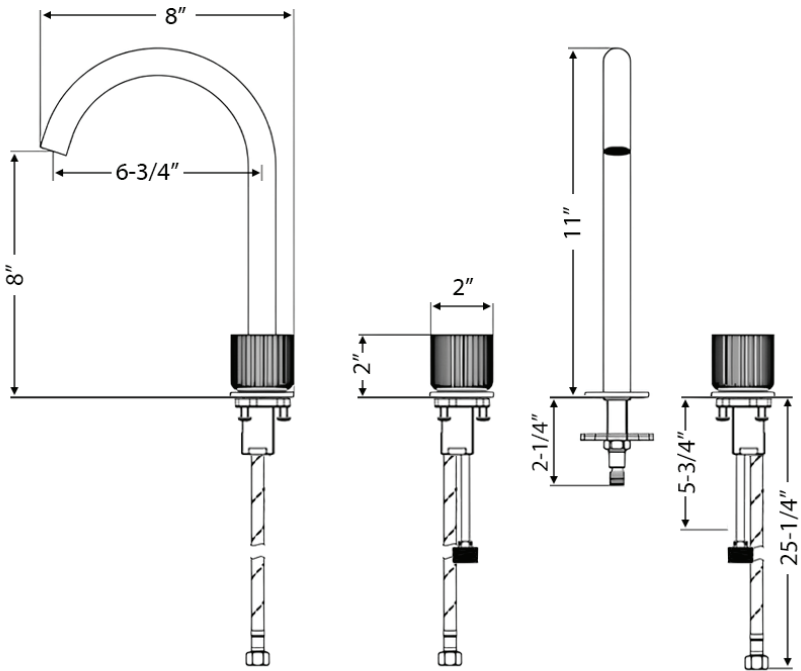

RVF5238

BATHROOM FAUCET

RUVATI®

SPECIFICATION SHEET

FEATURES

- Ceramic cartridge
- Solid brass construction
- Double handle design for precise control
- Includes hot and cold inlet hoses
- 3 hole installation (standard 1-3/8" hole)

IN THE BOX

RUVATI USA
WWW.RUVATI.COM

COLOR OPTIONS

- Brushed Gold (SG)

DIMENSIONS

- Overall Spout Height: 11"
- Spout Height: 8"
- Spout Reach: 6-3/4"

CODES / STANDARDS
CUPC CERTIFIED BY IAPMO
ASME A112.18.1/CSA B125.1
NSF/ANSI/CAN 61 & 372