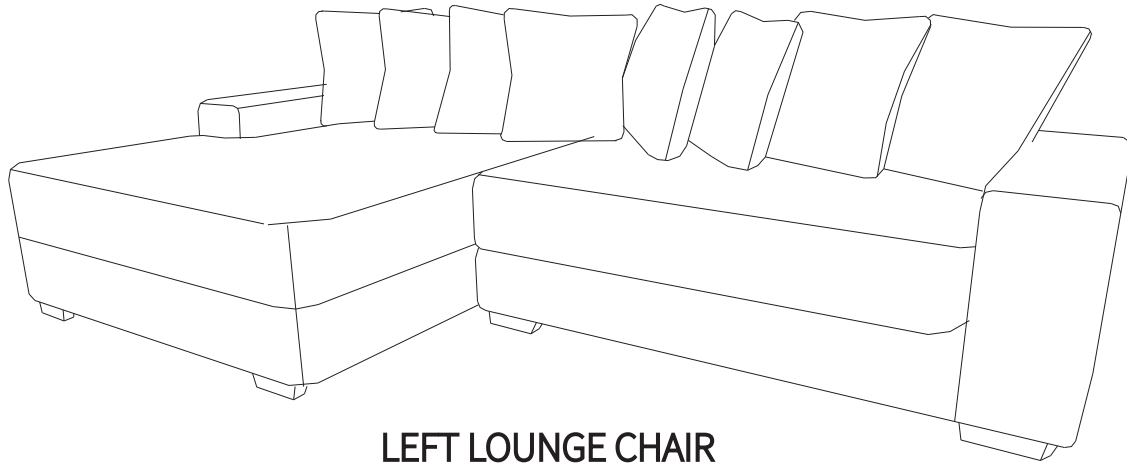

ASSEMBLY INSTRUCTIONS

Compression must wait for 72 hours before it can be unfolded, and it needs to be flapped by hand

LEFT LOUNGE CHAIR
RIGHT TWO-PERSON SEAT

RIGHT LOUNGE CHAIR
LEFT TWO-PERSON SEA

1. Thank you for choosing *our products*.