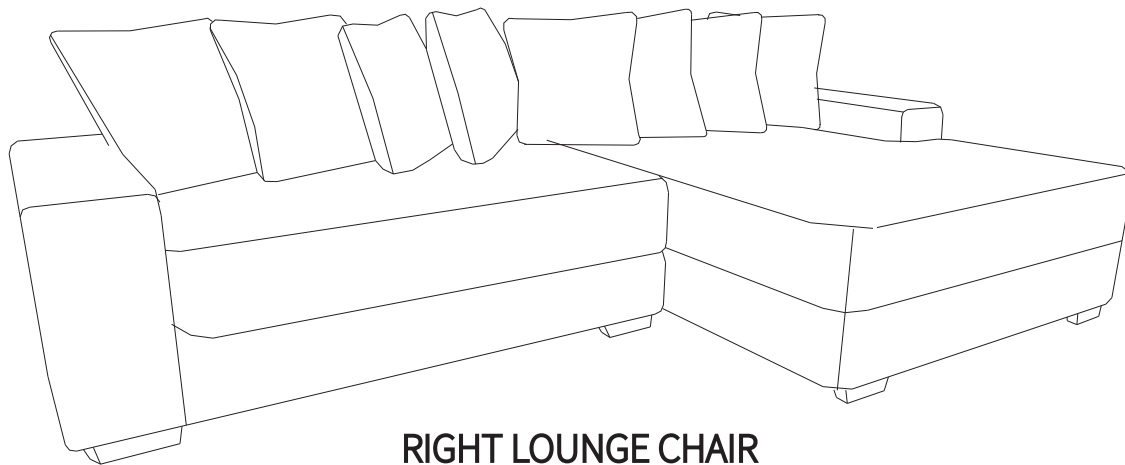

ASSEMBLY INSTRUCTIONS

Compression must wait for 72 hours before it can be unfolded, and it needs to be flapped by hand

LEFT LOUNGE CHAIR
RIGHT TWO-PERSON SEAT

RIGHT LOUNGE CHAIR
LEFT TWO-PERSON SEA

1. Thank you for choosing *our products*.