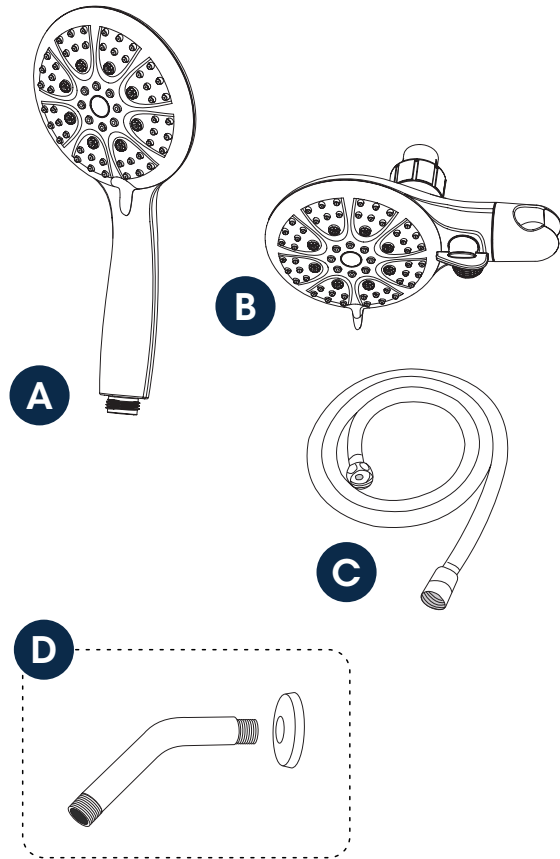

## PRODUCT DRAWING

## SHOWER SYSTEM FAUCET

Installation instruction

No.	Description
A	Hand shower
B	Head shower
C	Flexible hose
D	Shower arm and flange kit

### RECOMMENDED TOOLS

Plumber's putty

Thread seal tape

Included

**\*No control valve\***  
**MB/BN/BG/CH/ORB**