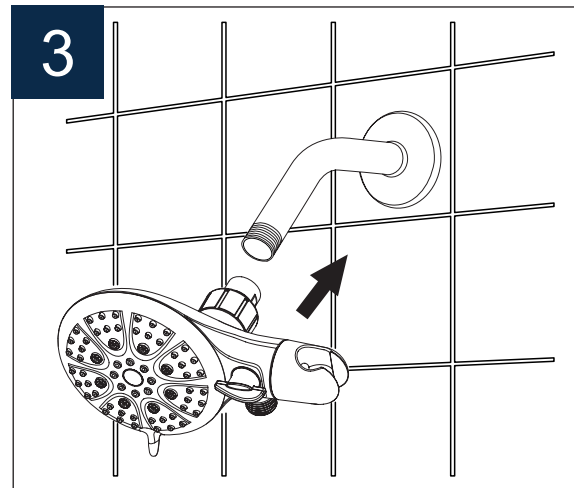

## PRODUCT DRAWING

## SHOWER SYSTEM FAUCET

Installation instruction

No.	Description
A	Hand shower
B	Head shower
C	Flexible hose
D	Shower arm and flange kit

### RECOMMENDED TOOLS

Plumber's putty

Thread seal tape

Included

**\*No control valve\***  
**MB/BN/BG/CH/ORB**