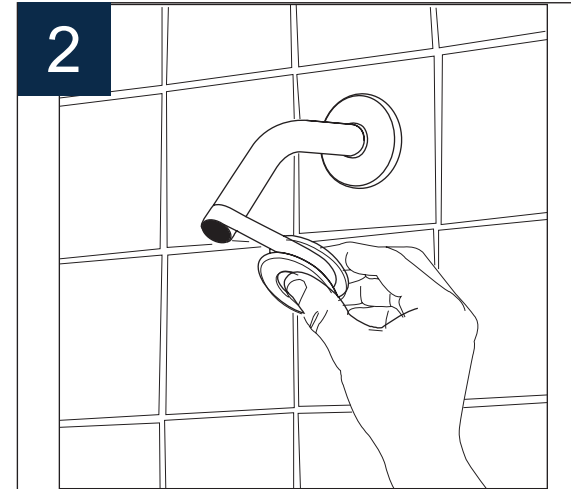

## PRODUCT DRAWING

## SHOWER SYSTEM FAUCET

Installation instruction

No.	Description
A	Hand shower
B	Head shower
C	Flexible hose
D	Shower arm and flange kit