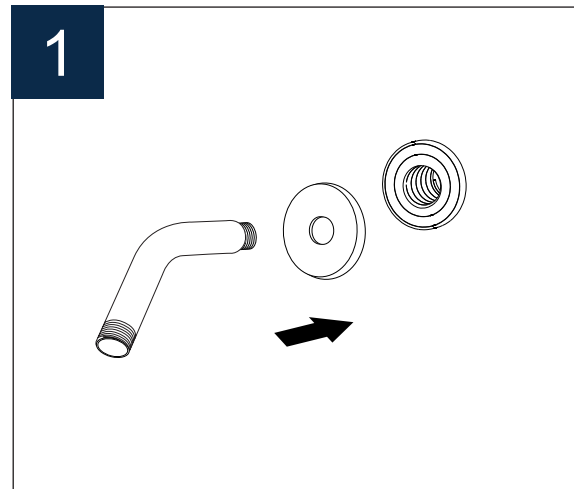

## PRODUCT DRAWING

## SHOWER SYSTEM FAUCET

Installation instruction

No.	Description
A	Hand shower
B	Head shower
C	Flexible hose
D	Shower arm and flange kit

### RECOMMENDED TOOLS

Plumber's putty

Thread seal tape

Included

**\*No control valve\***  
**MB/BN/BG/CH/ORB**