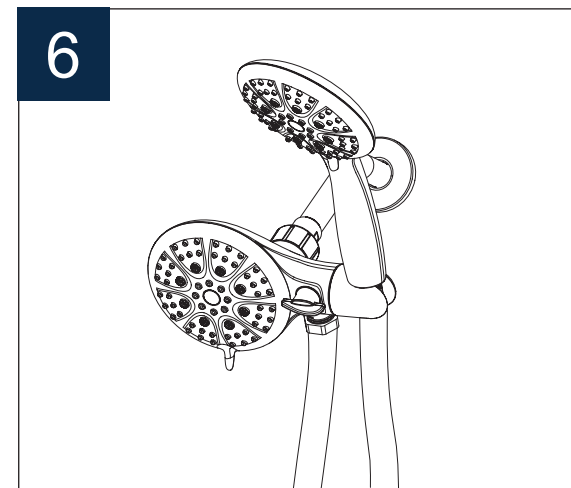

## PRODUCT DRAWING

## SHOWER SYSTEM FAUCET

Installation instruction

No.	Description
A	Hand shower
B	Head shower
C	Flexible hose
D	Shower arm and flange kit