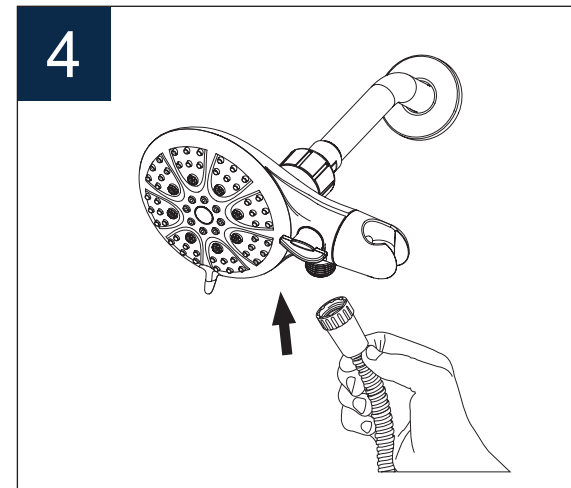

## PRODUCT DRAWING

## SHOWER SYSTEM FAUCET

Installation instruction

No.	Description
A	Hand shower
B	Head shower
C	Flexible hose
D	Shower arm and flange kit

### RECOMMENDED TOOLS

Plumber's putty

Thread seal tape

Included

**\*No control valve\***  
**MB/BN/BG/CH/ORB**