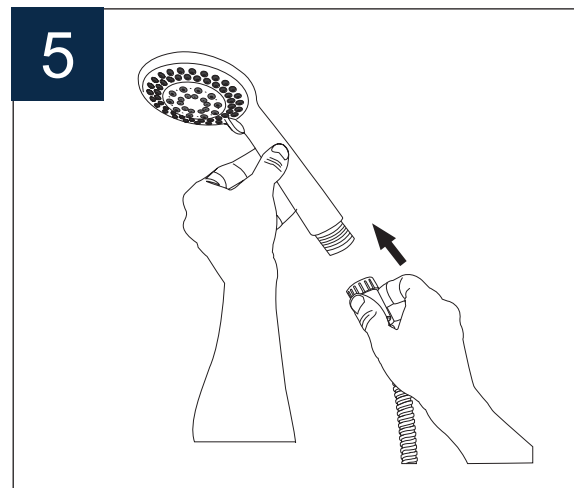

## PRODUCT DRAWING

## SHOWER SYSTEM FAUCET

Installation instruction

No.	Description
A	Hand shower
B	Head shower
C	Flexible hose
D	Shower arm and flange kit