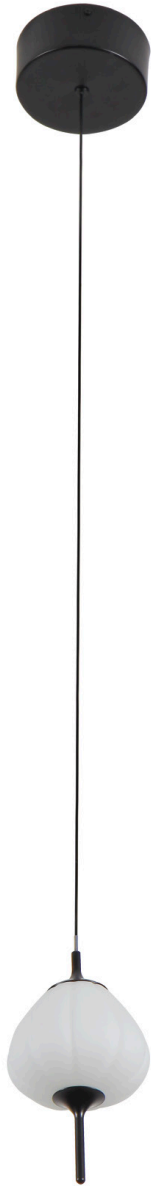

PROJECT:

TYPE:

CATALOG#:

DATE:

DESCRIPTION

The VONN Artisan Lecce VAP2221BL is a 5" pendant featuring a teardrop-shaped frosted glass shade. It provides ambient lighting with a soft white 3000K color temperature and 327 lumens of brightness. The fixture is height-adjustable up to 80.75" and is compatible with ELV dimmers (dimmer not included). ETL listed for dry locations, it operates on standard 120V line voltage and is backed by a 5-year limited warranty.

DIMENSIONS

FEATURES

- LUMENS: 327LM
- WATTS: 5W
- VOLTAGE: 120V
- CRI: 90
- CCT: 3000K
- IP RATED: DRY LOCATION
- MATERIAL: ALUMINUM / GLASS/ IRON
- FINISH: BLACK
- LIFETIME: 50,000 HOURS
- DIMMABLE: YES
- SHADE SHAPE: ROUND
- SHADE MATERIAL: GLASS
- SHADE COLOR: CLEAR
- WARRANTY: 5-YEAR LIMITED

Theoretical Lumens: XXX LM (subject to change)

Theoretical Wattage: XXX W (subject to change)

***Please note lumens and wattage are subject to change and will be determined post production of the first articles.