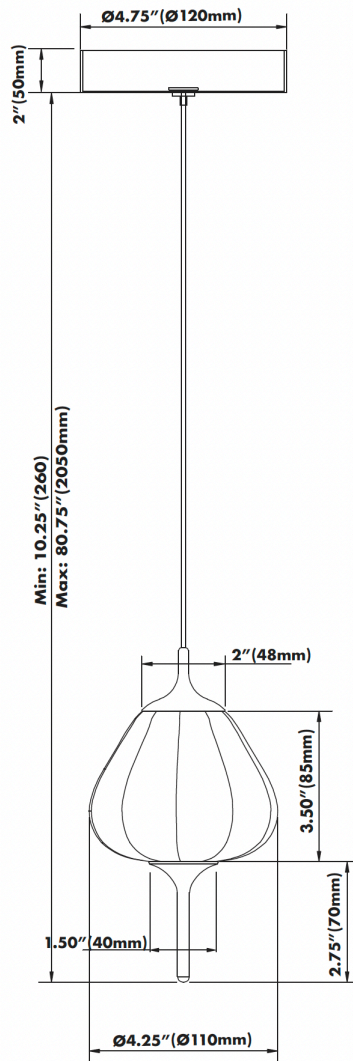

PROJECT:

TYPE:

CATALOG#:

DATE:

DESCRIPTION

The VONN Artisan Lecce VAP2221BL is a 5" pendant featuring a teardrop-shaped frosted glass shade. It provides ambient lighting with a soft white 3000K color temperature and 327 lumens of brightness. The fixture is height-adjustable up to 80.75" and is compatible with ELV dimmers (dimmer not included). ETL listed for dry locations, it operates on standard 120V line voltage and is backed by a 5-year limited warranty.

DIMENSIONS

FEATURES

- LUMENS: 327LM
- WATTS: 5W
- VOLTAGE: 120V
- CRI: 90
- CCT: 3000K
- IP RATED: DRY LOCATION
- MATERIAL: ALUMINUM / GLASS/ IRON
- FINISH: BLACK
- LIFETIME: 50,000 HOURS
- DIMMABLE: YES
- SHADE SHAPE: ROUND
- SHADE MATERIAL: GLASS
- SHADE COLOR: CLEAR
- WARRANTY: 5-YEAR LIMITED

Theoretical Lumens: XXX LM (subject to change)

Theoretical Wattage: XXX W (subject to change)

***Please note lumens and wattage are subject to change and will be determined post production of the first articles.