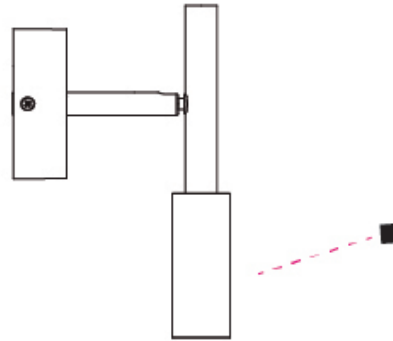

TUBINO SURFACE

D82333-

PROJECT
TYPE
SPECIFIER
QUANTITY
DATE