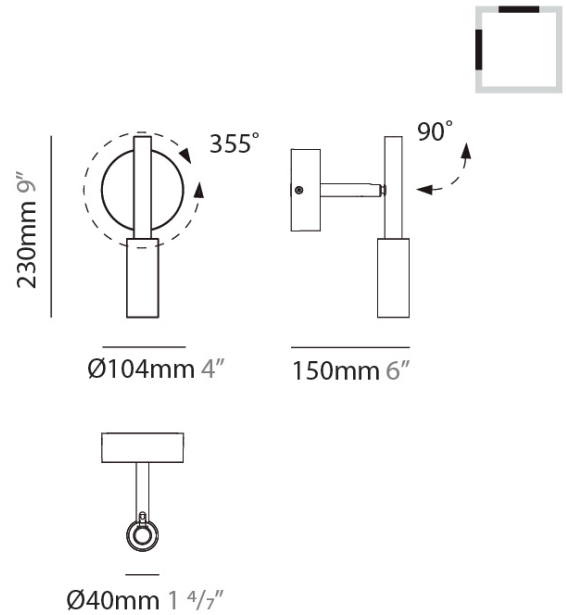

PHYSICAL

Shape: Cylinder _____
Diameter (mm): 40 _____
Diameter (in): 1 1/2 _____
Height (mm): 230 _____
Height (in): 9 1/16 _____
Extension (mm): 150 _____
Extension (in): 5 7/8 _____
Light Distribution: Adjustable / Direct _____
Weight (kg): 0.62 _____
Weight (lbs): 1.37 _____
Diffuser: Polycarbonate Diffuser With Opaline Finish _____
Fixture Finish: [WHI](#) / [CHA](#) / [MBK](#) / [BRZ](#) / [TIM](#) _____
Fixture Material: Aluminum Die Cast _____

ELECTRICAL

Lamp Type: LED _____
Input Wattage (W): 6.5 _____
Total Output Wattage (W): 6 _____
Dimming: Non-Dimmable _____
Driver Included: Yes _____
Driver Location: Integrated _____
Driver Type: Constant Current - 120Vac _____
Driver Class: Class 2 _____
Input Voltage (V): 120 / 277 _____
Constant Current (MA): 700 _____
Upon Request: (Not included - see components) Remote: 0-10Vdc dimming (2 Fixture minimum) / Phase dimming @120Vac only / Non-dimming 120/277Vac _____

LED

Color Temperature (°K): 2700 _____
Max. Delivered Lumen (lm): 339 _____
Nominal Lumen (lm): 475 _____
CRI: >90 CRI _____
Efficiency (%): 71.429 _____
Efficacy (lm/w): 57.69 _____
Lamp Life (hrs): 80000 _____

OPTICAL

Adjustability: Rotational 355°; Tilt 90° _____

RATINGS AND CERTIFICATIONS

Certified By: Certified for North American Standards _____
IP rating: IP20 _____