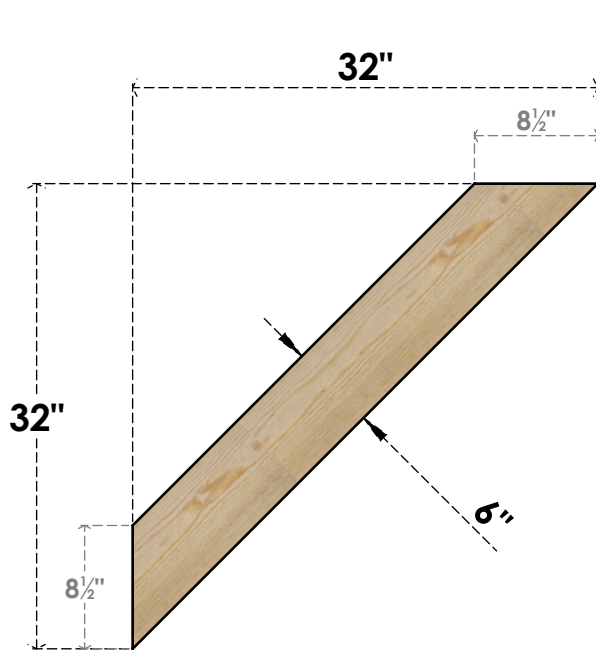

BRC06X32X32TRA00RDF

6"W X 32"D X 32"H TRADITIONAL ROUGH SAWN BRACE, DOUGLAS FIR

SIDE

FRONT

EKENA MILLWORK
2300 WEST MAIN ST.
CLARKSVILLE, TX 75426
TOLL FREE: 866-607-0453
WWW.EKENAMILLWORK.COM

NOTES

1. INSTALLATION TO BE COMPLETED IN ACCORDANCE WITH MANUFACTURER'S SPECIFICATIONS.
2. DRAWING MAY NOT BE TO SCALE
3. THIS DRAWING IS INTENDED FOR DESIGN AND PLANNING PURPOSES ONLY.
4. ALL INFORMATION CONTAINED HEREIN WAS CURRENT AT THE TIME OF DEVELOPMENT BUT MUST BE REVIEWED AND APPROVED BY THE PRODUCT MANUFACTURER TO BE CONSIDERED ACCURATE.
5. PRODUCTS ARE NOT KILN DRIED. THIS ITEM IS UNIQUE AND WILL CONTAIN THE NATURAL VARIATIONS THAT THE WOOD SPECIES OFFERS. THIS MAY RESULT IN VARIATIONS UP TO 1/4"