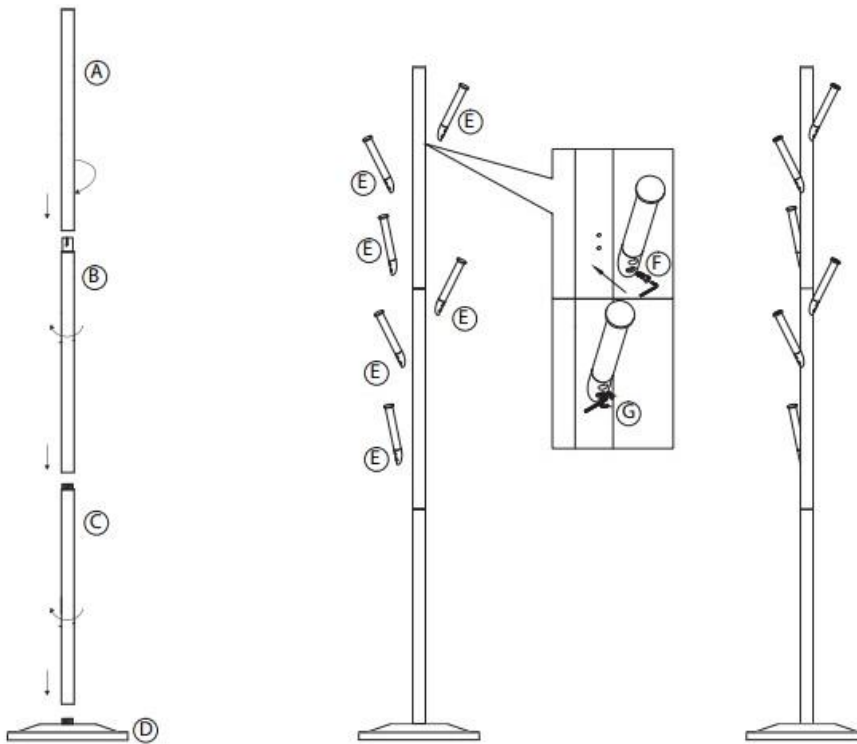

ASSEMBLY INSTRUCTIONS

Enjoy your new coat rack!