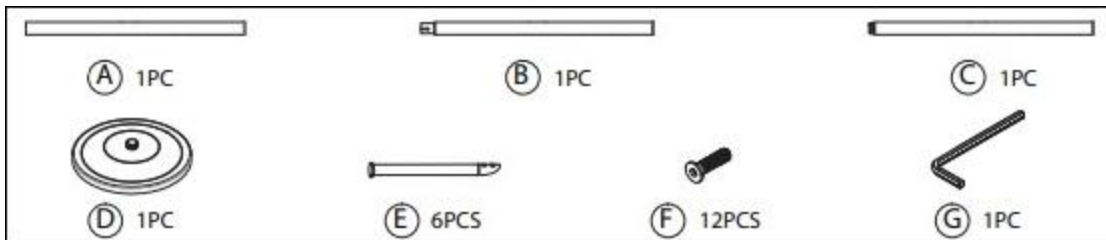

### IMPORTANT NOTES

- Total weight cannot exceed 50lbs, each hanger cannot exceed 11lbs.

### UNPACK THE COAT RACK

- Check the contents of the box. Box should contain all items on the parts diagram.