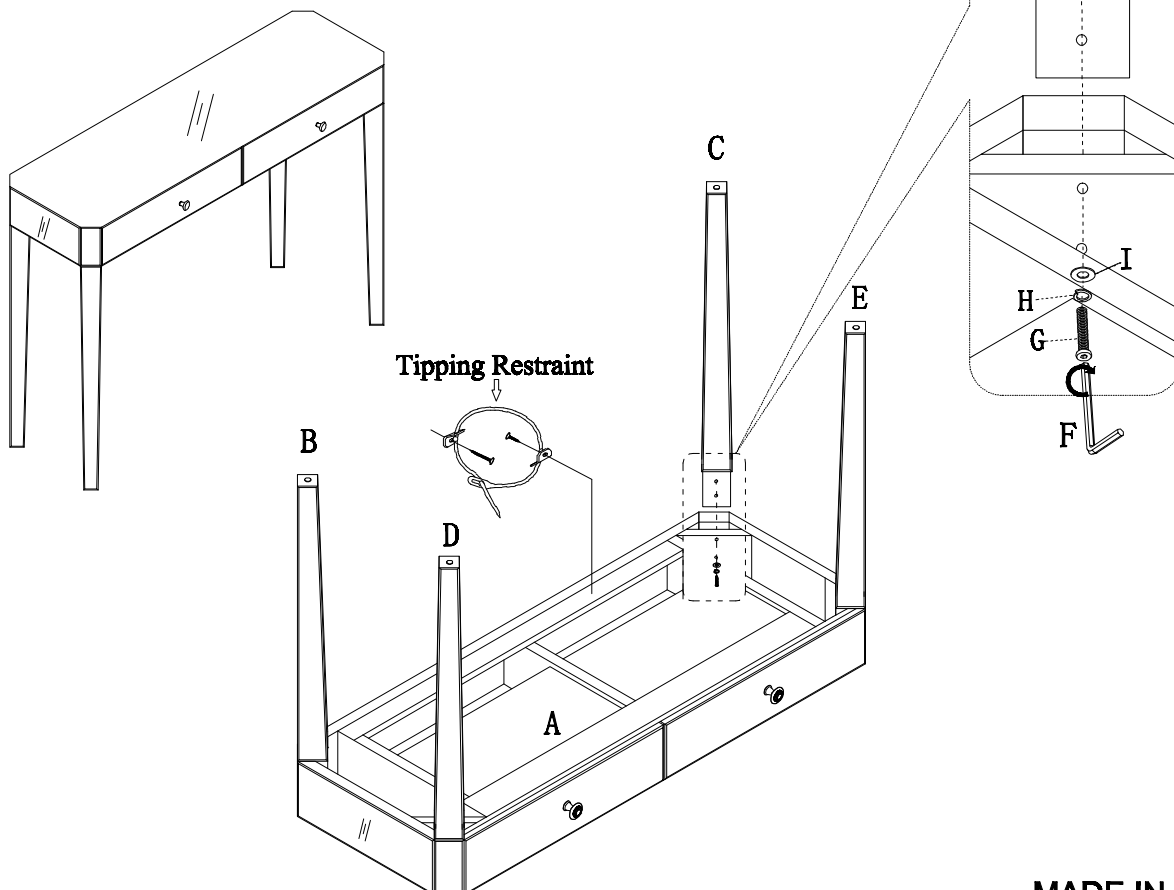

Assembly Instructions

White Glass Console

Thank you for purchasing this quality product. Be sure to check all packing material carefully for small parts that may have come loose inside the carton during shipment.

Parts List

No.	Drawing	Description	Q'ty
A		Console Top	1pc
B		Right Back Leg	1pc
C		Left Back Leg	1pc
D		Right Front Leg	1pc
E		Left Front Leg	1pc

Hardware List

No.	Drawing	Description	Size	Q'ty
F		Allen Wrench	8mm	1pc
G		Bolt	Ø5/16" x 1 1/2"	8pcs
H		Lock Washer	Ø5/16"	8pcs
I		Flat Washer	Ø5/16"	8pcs