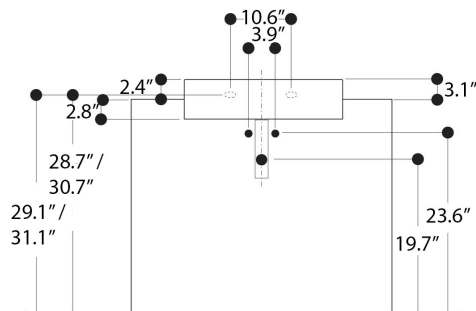

Features

- Ceramic
- With overflow
- Semi-recessed installation
- With faucet hole

Quad 60S - WS04401F

SKU# | Option:

- Quad 60S - WS04401F | White

Collection
Quad

Model |
Quad 60S - WS04401F

Dimensions Metric

1 inch = 2.54 cm

1 inch = 25.4 mm

WS[®]
BATH
COLLECTIONS

1051 Lea Drive - Collegeville, PA 19426
Tel. 215 513 9400 - Fax 610 831 0215

www.ws bathcollections.com - info@ws bathcollectins.com

QUAD SEMINCASSO : LAVABO SEMINCASSO
SEMIRECESSED BASIN

CODICE/CODE: WS04401F
MISURE/SIZE: 61x52 H15 CM
PESO/WEIGHT: 20,6 KG

N.B.: Indicated size could have a variation of about 0,8 % due to the usure of the moulds or the small variations of the raw materials' technical characteristics used in the mixture.

sizes of cut on the top

Collection
Quad

Model |
S wcf '82U'

Dimensions Metric

1 inch = 2.54 cm
1 inch = 25.4 mm

WS[®]
BATH
COLLECTIONS

1051 Lea Drive - Collegeville, PA 19426
Tel. 215 513 9400 - Fax 610 831 0215
www.ws bathcollections.com - info@ws bathcollections.com