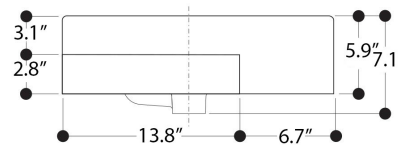

Features

- Ceramic
- With overflow
- Semi-recessed installation
- With faucet hole

Quad 60S - WS04401F

SKU# | Option:

- Quad 60S - WS04401F | White

Collection
Quad

Model |
Quad 60S - WS04401F

Dimensions Metric

1 inch = 2.54 cm

1 inch = 25.4 mm

WS[®]
BATH
COLLECTIONS

1051 Lea Drive - Collegeville, PA 19426
Tel. 215 513 9400 - Fax 610 831 0215

www.ws bathcollections.com - info@ws bathcollectins.com

QUAD SEMINCASSO : LAVABO SEMINCASSO
SEMIRECESSED BASIN

CODICE/CODE: WS04401F
MISURE/SIZE: 61x52 H15 CM
PESO/WEIGHT: 20,6 KG

N.B.: Indicated size could have a variation of about 0,8 % due to the usure of the moulds or the small variations of the raw materials' technical characteristics used in the mixture.

sizes of cut on the top

Collection
Quad

Model |
S wcf '82U'

Dimensions Metric

1 inch = 2.54 cm
1 inch = 25.4 mm

WS[®]
BATH
COLLECTIONS

1051 Lea Drive - Collegeville, PA 19426
Tel. 215 513 9400 - Fax 610 831 0215
www.ws bathcollections.com - info@ws bathcollections.com