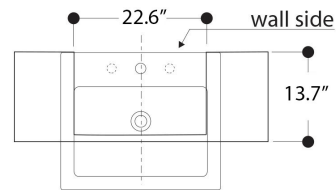

Features

- Ceramic
- With overflow
- Semi-recessed installation
- With faucet hole

Quad 60S - WS04401F

SKU# | Option:

- Quad 60S - WS04401F | White

Collection
Quad

Model |
Quad 60S - WS04401F

Dimensions Metric

1 inch = 2.54 cm

1 inch = 25.4 mm

WS[®]
BATH
COLLECTIONS

1051 Lea Drive - Collegeville, PA 19426
Tel. 215 513 9400 - Fax 610 831 0215

www.ws bathcollections.com - info@ws bathcollectins.com

QUAD SEMINCASSO : LAVABO SEMINCASSO
SEMIRECESSED BASIN

CODICE/CODE: WS04401F
MISURE/SIZE: 61x52 H15 CM
PESO/WEIGHT: 20,6 KG

N.B.: Indicated size could have a variation of about 0,8 % due to the usure of the moulds or the small variations of the raw materials' technical characteristics used in the mixture.

sizes of cut on the top

Collection
Quad

Model |
S wcf '82U'

Dimensions Metric

1 inch = 2.54 cm
1 inch = 25.4 mm

WS[®]
BATH
COLLECTIONS

1051 Lea Drive - Collegeville, PA 19426
Tel. 215 513 9400 - Fax 610 831 0215
www.ws bathcollections.com - info@ws bathcollections.com