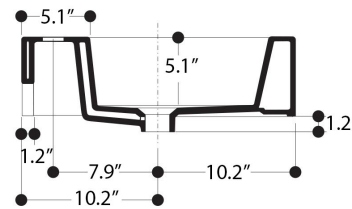

Features

- Ceramic
- With overflow
- Semi-recessed installation
- With faucet hole

Quad 60S - WS04401F

SKU# | Option:

- Quad 60S - WS04401F | White

Collection
Quad

Model |
Quad 60S - WS04401F

Dimensions Metric

1 inch = 2.54 cm

1 inch = 25.4 mm

WS[®]
BATH
COLLECTIONS

1051 Lea Drive - Collegeville, PA 19426
Tel. 215 513 9400 - Fax 610 831 0215

www.ws bathcollections.com - info@ws bathcollectins.com

QUAD SEMINCASSO : LAVABO SEMINCASSO
SEMIRECESSED BASIN

CODICE/CODE: WS04401F
MISURE/SIZE: 61x52 H15 CM
PESO/WEIGHT: 20,6 KG

N.B.: Indicated size could have a variation of about 0,8 % due to the usure of the moulds or the small variations of the raw materials' technical characteristics used in the mixture.

sizes of cut on the top

Collection
Quad

Model |
S wcf '82U'

Dimensions Metric

1 inch = 2.54 cm
1 inch = 25.4 mm

WS[®]
BATH
COLLECTIONS

1051 Lea Drive - Collegeville, PA 19426
Tel. 215 513 9400 - Fax 610 831 0215
www.ws bathcollections.com - info@ws bathcollections.com