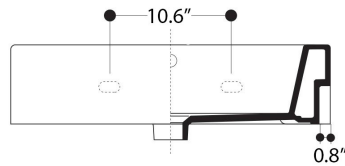

Features

- Ceramic
- With overflow
- Semi-recessed installation
- With faucet hole

Quad 60S - WS04401F

SKU# | Option:

- Quad 60S - WS04401F | White

Collection
Quad

Model |
Quad 60S - WS04401F

Dimensions Metric

1 inch = 2.54 cm

1 inch = 25.4 mm

WS[®]
BATH
COLLECTIONS

1051 Lea Drive - Collegeville, PA 19426
Tel. 215 513 9400 - Fax 610 831 0215

www.ws bathcollections.com - info@ws bathcollectins.com

QUAD SEMINCASSO : LAVABO SEMINCASSO
SEMIRECESSED BASIN

CODICE/CODE: WS04401F
MISURE/SIZE: 61x52 H15 CM
PESO/WEIGHT: 20,6 KG

N.B.: Indicated size could have a variation of about 0,8 % due to the usure of the moulds or the small variations of the raw materials' technical characteristics used in the mixture.

sizes of cut on the top

Collection
Quad

Model |
S wcf '82U'

Dimensions Metric

1 inch = 2.54 cm
1 inch = 25.4 mm

WS[®]
BATH
COLLECTIONS

1051 Lea Drive - Collegeville, PA 19426
Tel. 215 513 9400 - Fax 610 831 0215
www.ws bathcollections.com - info@ws bathcollections.com