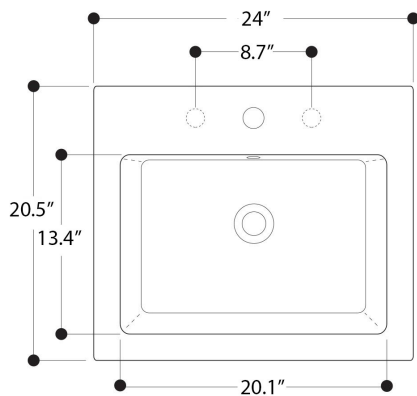

Features

- Ceramic
- With overflow
- Semi-recessed installation
- With faucet hole

Quad 60S - WS04401F

SKU# | Option:

- Quad 60S - WS04401F | White

Collection
Quad

Model |
Quad 60S - WS04401F

Dimensions Metric

1 inch = 2.54 cm

1 inch = 25.4 mm

WS[®]
BATH
COLLECTIONS

1051 Lea Drive - Collegeville, PA 19426
Tel. 215 513 9400 - Fax 610 831 0215

www.ws bathcollections.com - info@ws bathcollectins.com

QUAD SEMINCASSO : LAVABO SEMINCASSO
SEMIRECESSED BASIN

CODICE/CODE: WS04401F
MISURE/SIZE: 61x52 H15 CM
PESO/WEIGHT: 20,6 KG

N.B.: Indicated size could have a variation of about 0,8 % due to the usure of the moulds or the small variations of the raw materials' technical characteristics used in the mixture.

sizes of cut on the top

Collection
Quad

Model |
S wcf '82U'

Dimensions Metric

1 inch = 2.54 cm
1 inch = 25.4 mm

WS[®]
BATH
COLLECTIONS

1051 Lea Drive - Collegeville, PA 19426
Tel. 215 513 9400 - Fax 610 831 0215
www.ws bathcollections.com - info@ws bathcollections.com