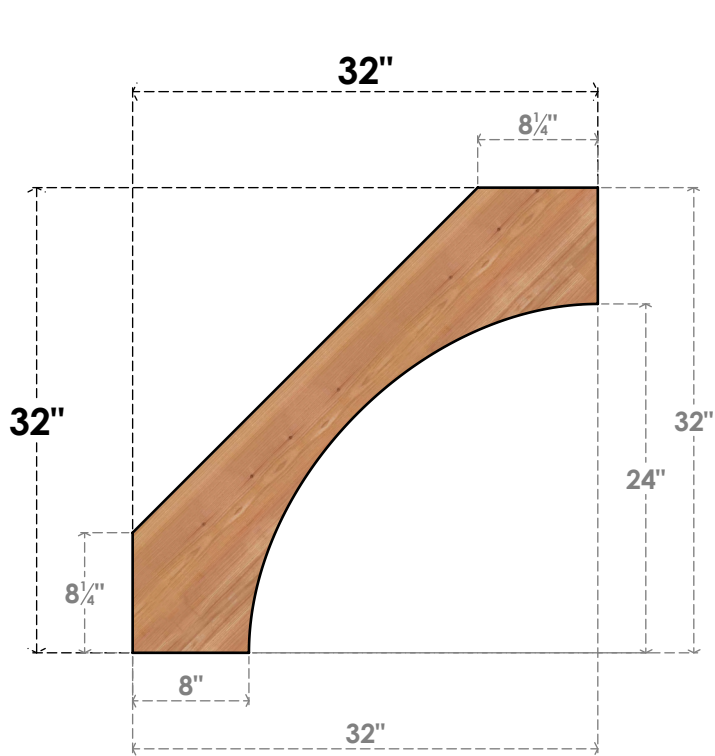

BRC06X32X32WTLOOSWR

5 1/2"W X 32"D X 32"H WESTLAKE SMOOTH BRACE, WESTERN RED CEDAR

SIDE

FRONT

EKENA MILLWORK
 2300 WEST MAIN ST.
 CLARKSVILLE, TX 75426
 TOLL FREE: 866-607-0453
 WWW.EKENAMILLWORK.COM

NOTES