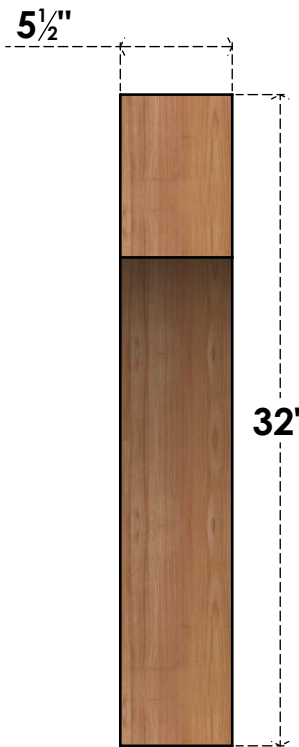

BRC06X32X32WTLOOSWR

5 1/2"W X 32"D X 32"H WESTLAKE SMOOTH BRACE, WESTERN RED CEDAR

SIDE

FRONT

EKENA MILLWORK
 2300 WEST MAIN ST.
 CLARKSVILLE, TX 75426
 TOLL FREE: 866-607-0453
 WWW.EKENAMILLWORK.COM

NOTES