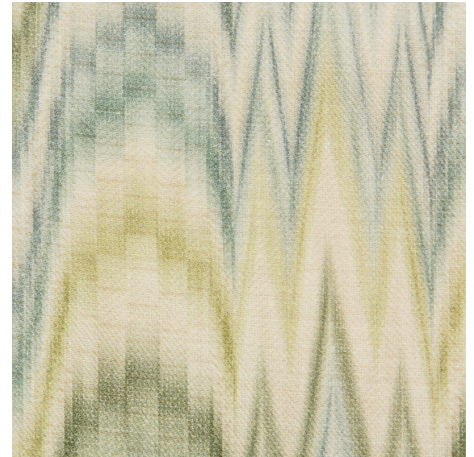

**Jasper Print - Moss/Denim**  
SKU: 2020185.235.0

**LEE JOFA**

SKU: **2020185.235.0**

Repeat UOM: **in in (0 cm)**

Horizontal Repeat: **13.12 in (33.32 cm)**

Brand: **Lee Jofa**

Finish: **Washed**

Composition: **Linen - 100%**

Width: **52.5 in (133.35 cm)**

Vertical Repeat: **10.74 in (27.28 cm)**

Halfdrop: **5.37 in (13.64 cm)**

Type: **Print**

End Use: **Multipurpose**

Performance ACT Symbols: 