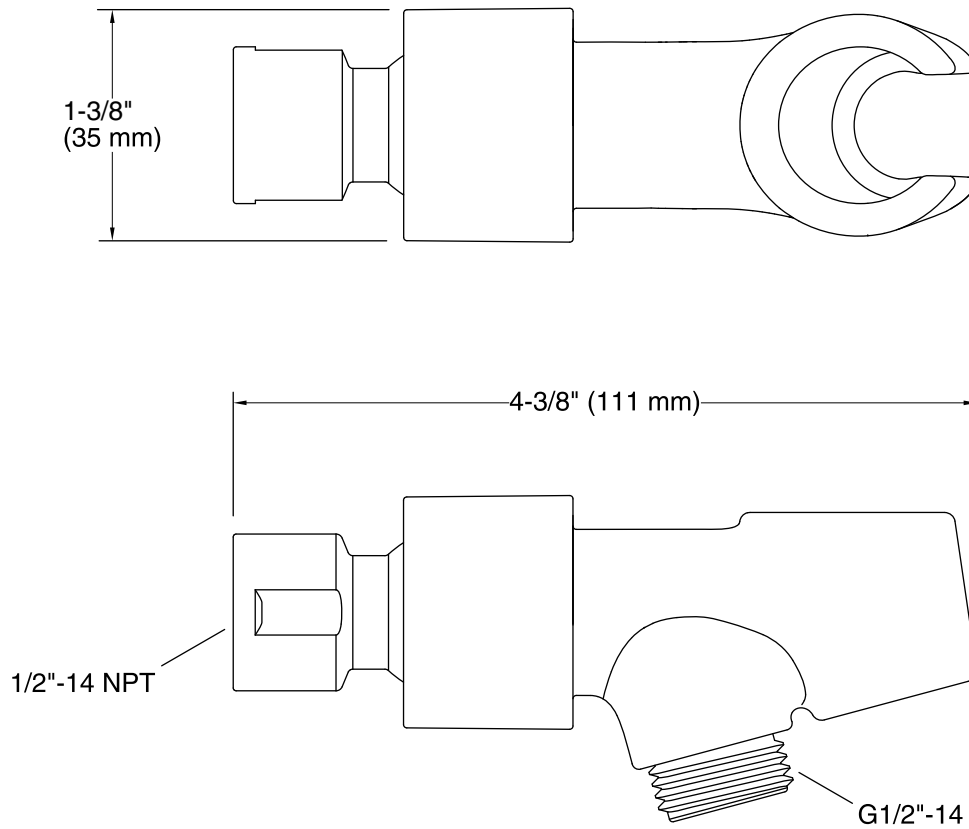

Features

- Easily mounts on the end of your showerarm.
- Brass ball joint pivots to angle handshower.
- Fits most standard handshower hoses and handshowers.

Material

- KOHLER finishes resist corrosion and tarnishing.

Technical Information

All product dimensions are nominal.

Notes

Install this product according to the installation guide.