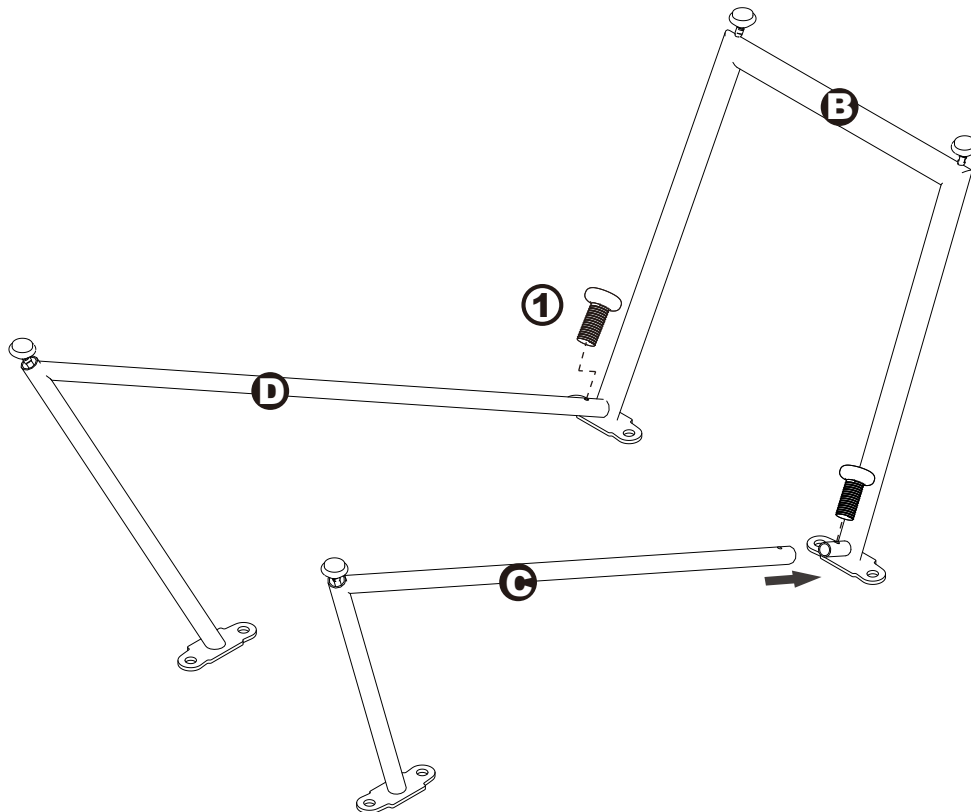

ASSEMBLY INSTRUCTIONS

COFFEE TABLE

COFFEE TABLE

DIMENSIONS

Width - 46.2"
Depth - 22.6"
Height - 14.8"

PARTS LIST

A X1

B X1

C X1

D X1

HARDWARE LIST

① X10

② X4

ASSEMBLY INSTRUCTIONS

Step 1.

ASSEMBLY INSTRUCTIONS

Step 2.

ASSEMBLY IS COMPLETED

Make sure the product is rested on a flat surface and does not feel loose or wobbly. If it does, double check that the bolts/screws are secured and properly tightened.