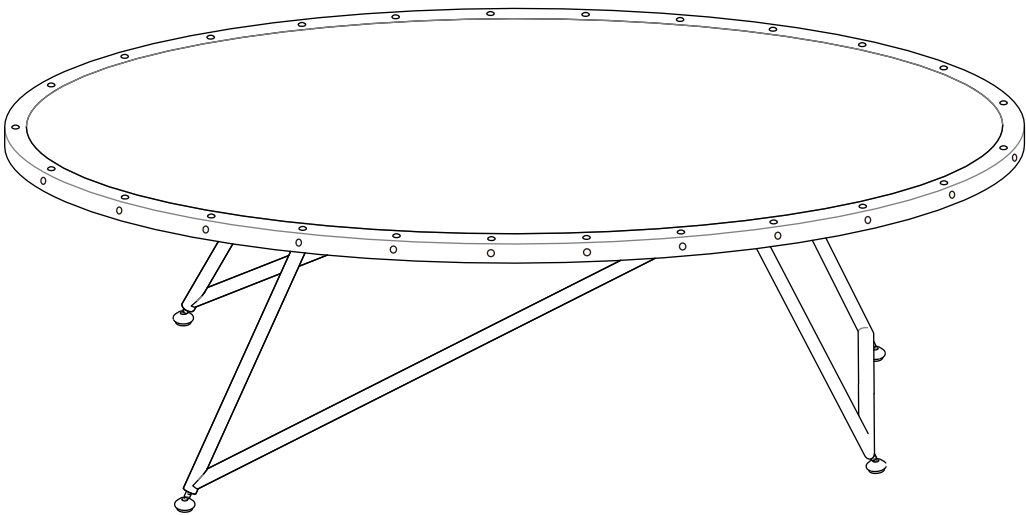

ASSEMBLY INSTRUCTIONS

COFFEE TABLE

COFFEE TABLE

DIMENSIONS

Width - 46.2"
Depth - 22.6"
Height - 14.8"

PARTS LIST

A X1

B X1

C X1

D X1

HARDWARE LIST

① X10

② X4

ASSEMBLY INSTRUCTIONS

Step 1.

ASSEMBLY INSTRUCTIONS