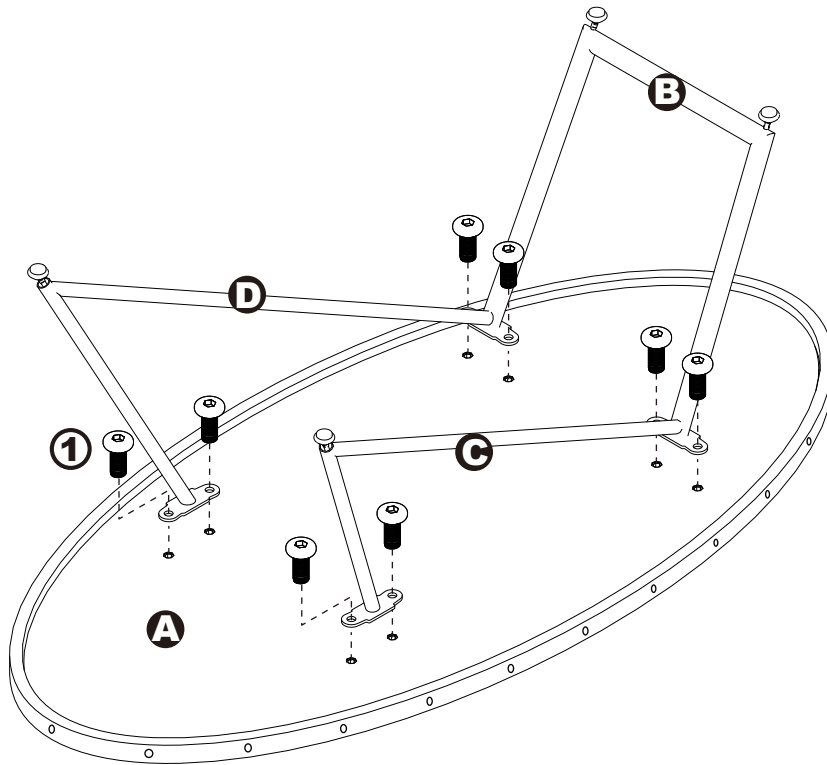

ASSEMBLY INSTRUCTIONS

COFFEE TABLE

COFFEE TABLE

DIMENSIONS

Width - 46.2"
Depth - 22.6"
Height - 14.8"

PARTS LIST

A X1

B X1

C X1

D X1

HARDWARE LIST

① X10

② X4

ASSEMBLY INSTRUCTIONS

Step 1.

ASSEMBLY INSTRUCTIONS

Step 2.

ASSEMBLY IS COMPLETED

Make sure the product is rested on a flat surface and does not feel loose or wobbly. If it does, double check that the bolts/screws are secured and properly tightened.