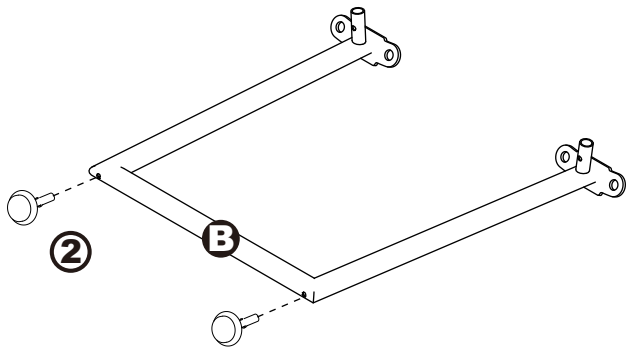

ASSEMBLY INSTRUCTIONS

COFFEE TABLE

COFFEE TABLE

DIMENSIONS

Width - 46.2"
Depth - 22.6"
Height - 14.8"

PARTS LIST

A X1

B X1

C X1

D X1

HARDWARE LIST

① X10

② X4

ASSEMBLY INSTRUCTIONS

Step 1.

ASSEMBLY INSTRUCTIONS

Step 2.

ASSEMBLY IS COMPLETED

Make sure the product is rested on a flat surface and does not feel loose or wobbly. If it does, double check that the bolts/screws are secured and properly tightened.