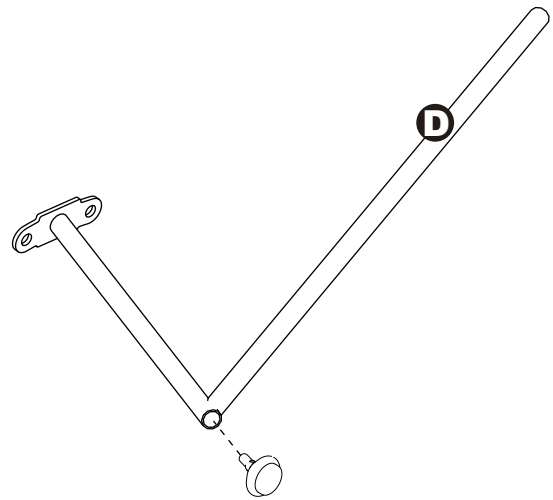

ASSEMBLY INSTRUCTIONS

COFFEE TABLE

COFFEE TABLE

DIMENSIONS

Width - 46.2"
Depth - 22.6"
Height - 14.8"

PARTS LIST

A X1

B X1

C X1

D X1

HARDWARE LIST

① X10

② X4

ASSEMBLY INSTRUCTIONS

Step 1.

ASSEMBLY INSTRUCTIONS

Step 2.

ASSEMBLY IS COMPLETED

Make sure the product is rested on a flat surface and does not feel loose or wobbly. If it does, double check that the bolts/screws are secured and properly tightened.