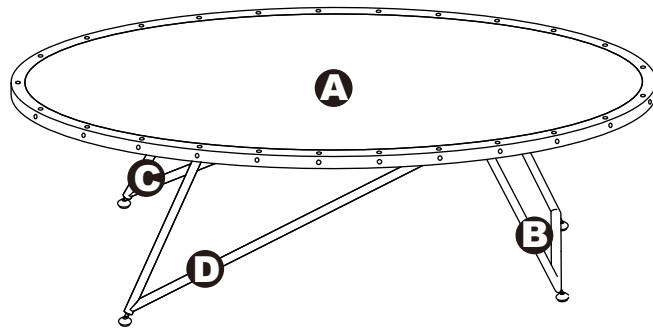

ASSEMBLY INSTRUCTIONS

COFFEE TABLE

COFFEE TABLE

DIMENSIONS

Width - 46.2"
Depth - 22.6"
Height - 14.8"

PARTS LIST

A X1

B X1

C X1

D X1

HARDWARE LIST

① X10

② X4

ASSEMBLY INSTRUCTIONS

Step 1.

ASSEMBLY INSTRUCTIONS