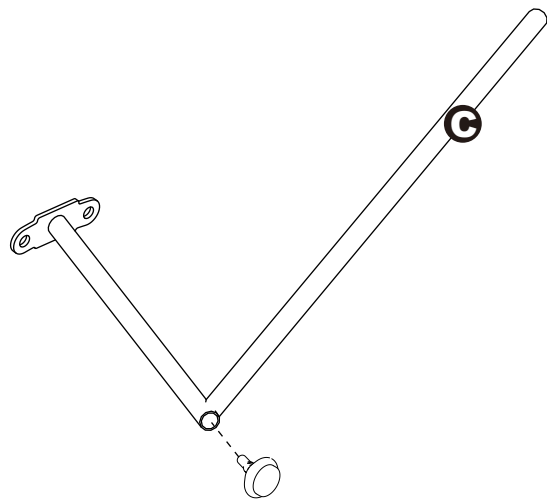

ASSEMBLY INSTRUCTIONS

COFFEE TABLE

COFFEE TABLE

DIMENSIONS

Width - 46.2"
Depth - 22.6"
Height - 14.8"

PARTS LIST

A X1

B X1

C X1

D X1

HARDWARE LIST

① X10

② X4

ASSEMBLY INSTRUCTIONS

Step 1.

ASSEMBLY INSTRUCTIONS