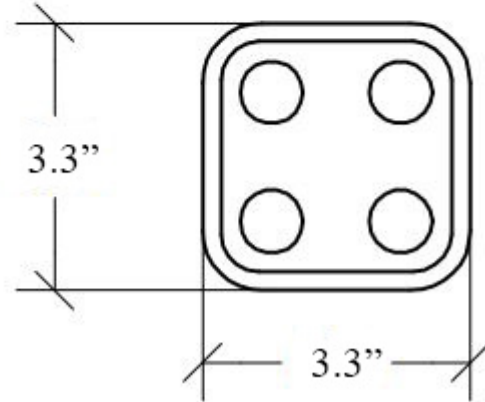

Curva 5146

Features

- Tumbler / Toothbrush Holder
- Cover in Painted Aluminum; Aluminum Base
- Made of Melamine
- Cover Available in White, Red, Rust Brown, Orange, Fuchsia, or Grey
- Premium Metal Construction for Durability and Reliability
- Installation Hardware Included
- Designer Collection
- Made in Italy

Related Items:

- Curva 5144.09 | Towel Bar and Accessories Holder
- Curva 5145.09 | Towel Bar and Accessories Holder
- Curva 5149.09 | Towel Bar and Accessories Holder

* WS Bath Collections reserves the right to revise dimensions or information on this sheet without notice

Collection Curva	Model Curva 5146	Dimensions Metric <i>1 inch = 2.54 cm</i> <i>1 inch = 25.4 mm</i>	 1051 Lea Drive - Collegeville, PA 19426 Tel. 215 513 9400 - Fax 610 831 0215 www.ws bathcollections.com - info@ws bathcollections.com
----------------------------	------------------------------	--	---

Product Specs Sheets

Collection
Curva

Model |
Curva 5146

Dimensions Metric
1 inch = 2.54 cm
1 inch = 25.4 mm

WS[®]
BATH
COLLECTIONS

1051 Lea Drive - Collegeville, PA 19426
Tel. 215 513 9400 - Fax 610 831 0215
www.ws bathcollections.com - info@ws bathcollections.com