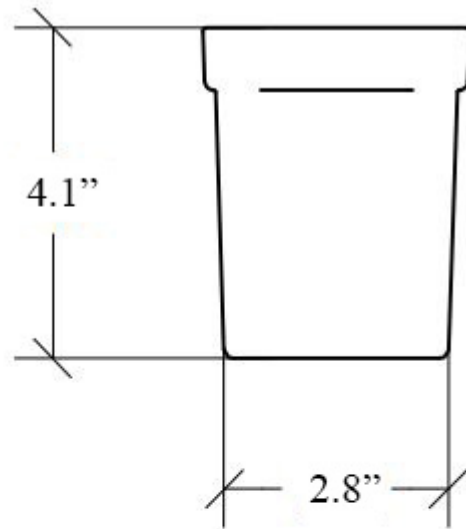

Related Items:

- Curva 5144.09 | Towel Bar and Accessories Holder
- Curva 5145.09 | Towel Bar and Accessories Holder
- Curva 5149.09 | Towel Bar and Accessories Holder

* WS Bath Collections reserves the right to revise dimensions or information on this sheet without notice

Collection Curva	Model Curva 5146	Dimensions Metric <i>1 inch = 2.54 cm</i> <i>1 inch = 25.4 mm</i>	 1051 Lea Drive - Collegeville, PA 19426 Tel. 215 513 9400 - Fax 610 831 0215 www.ws bathcollections.com - info@ws bathcollections.com
----------------------------	------------------------------	--	---

Product Specs Sheets

Collection
Curva

Model |
Curva 5146

Dimensions Metric
1 inch = 2.54 cm
1 inch = 25.4 mm

WS[®]
BATH
COLLECTIONS

1051 Lea Drive - Collegeville, PA 19426
Tel. 215 513 9400 - Fax 610 831 0215
www.ws bathcollections.com - info@ws bathcollections.com