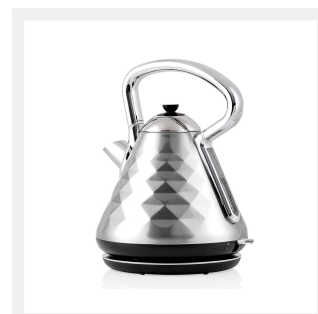

Ovente 1.7L Cleo Collection Electric Kettle with Boil-Dry Protection and Auto Shut-Off (KS755 Series)

Key Features

INNOVATIVE FEATURES – As one of the leading brands in kitchenware technology, Ovente would like to introduce this premium-quality electric kettle with cool-touch handle; 360-degree rotary base and built-in cord storage; 1500-watt heating element; large, easy-to-read water gauge; illuminated power switch; and auto shut-off feature.

304 STAINLESS STEEL – Made with a non-magnetic material that exhibits high resistance to corrosion and oxidation, making it perfect for use in premium kitchenware!

LARGE CAPACITY – Perfect for parties, this kettle's 1.7-liter capacity makes it ideal for serving many guests.

Additional Info

SKU

KS755 Series

Product Options

Color:

Black

Copper

Silver