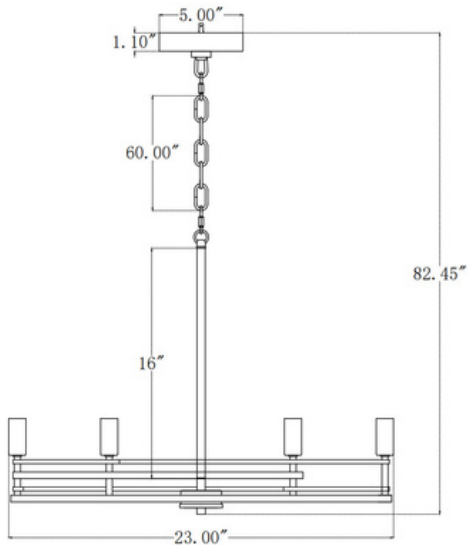

3006-LCB

Tallant

Fixture Attributes

Category: Interior Chandelier

Finish: Lacquered Brass

Body: Steel

Shade Finish: N/A

Overall Size: 23"x23"x82.45"

Rod/Chain Length: 60"

Max. Height from Ceiling: 82.45"

Min. Height from Ceiling: 22.45"

Weight of fixture: 7.16 LBS

Certifications/Qualifications: UL / cUL

Smart SkyPlug Compatible: N/A

Warranty: www.skyplug.com/warranty

Voltage: 120

Socket Type: E12 CAND BASE

Mounting / Installations

 Plug-in Mounting System

Lead Wire Length: 72"

Wire Type: SPT-1 105°C

Location Rating: Damp

Luminaire Support: Max. 50 lbs