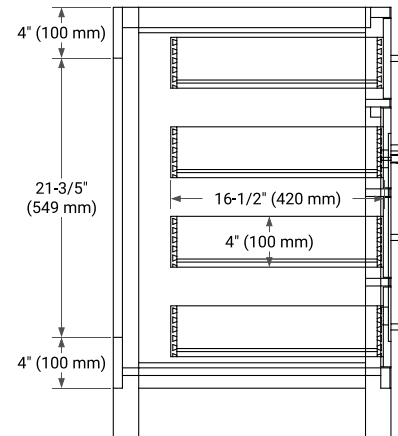

42" RIGHT OFFSET CABINET

BASE CABINET DIMENSIONS

42" W x 21.5" D x 33.5" H

FEATURES

- Solid wood frame with engineered wood panels
- Dovetail drawers and joints
- Soft closing doors & drawers

HARDWARE FINISHES*

Brushed Nickel   Satin Brass   Matte Black   Polished Chrome

Hardware comes preinstalled with the illustrated option. Other finishes are available on our online store if you prefer a different one.

AVAILABLE COLORS

White   Grey

FRONT VIEW

SIDE VIEW

PLAN VIEW