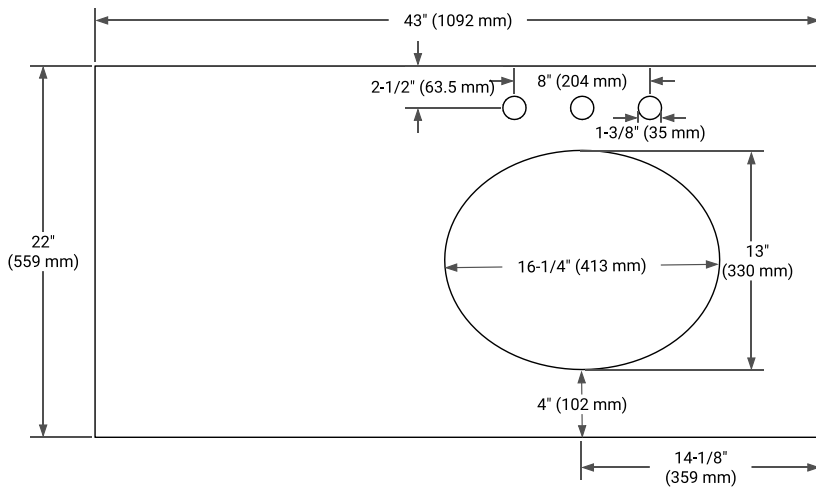

43" RIGHT OVAL SINK COUNTERTOP WITH 1.5 IN. THICKNESS

OVERALL DIMENSIONS

43" W x 22" D x 1.5" H

COUNTERTOP OPTIONS

FEATURES

- Solid countertop with mitered edges & seams
- Undermount white oval sink
- Pre-drilled for 8" widespread faucet

INCLUDED

- Countertop
- Matching Backsplash
- Oval Sink

COUNTERTOP PLAN VIEW