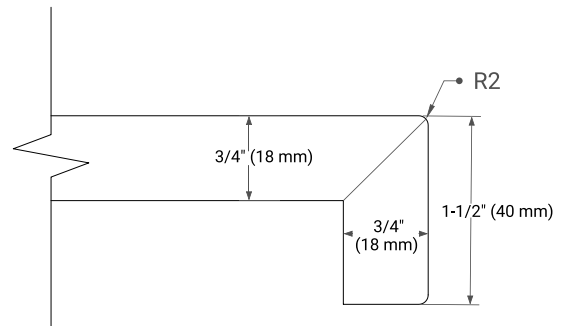

EDGE SIDE VIEW