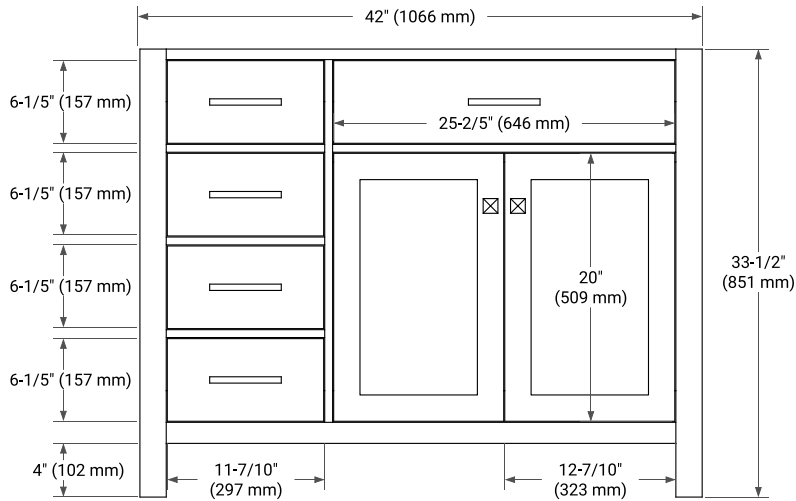

42" RIGHT OFFSET CABINET

BASE CABINET DIMENSIONS

42" W x 21.5" D x 33.5" H

FEATURES

- Solid wood frame with engineered wood panels
- Dovetail drawers and joints
- Soft closing doors & drawers

HARDWARE FINISHES*

Brushed Nickel   Satin Brass   Matte Black   Polished Chrome

Hardware comes preinstalled with the illustrated option. Other finishes are available on our online store if you prefer a different one.

AVAILABLE COLORS

White   Grey

FRONT VIEW

SIDE VIEW

PLAN VIEW