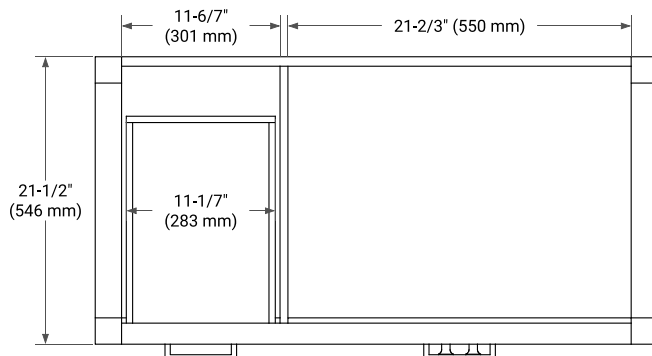

42" RIGHT OFFSET CABINET

BASE CABINET DIMENSIONS

42" W x 21.5" D x 33.5" H

FEATURES

- Solid wood frame with engineered wood panels
- Dovetail drawers and joints
- Soft closing doors & drawers

HARDWARE FINISHES*

Brushed Nickel   Satin Brass   Matte Black   Polished Chrome

Hardware comes preinstalled with the illustrated option. Other finishes are available on our online store if you prefer a different one.

AVAILABLE COLORS

White   Grey

FRONT VIEW

SIDE VIEW

PLAN VIEW