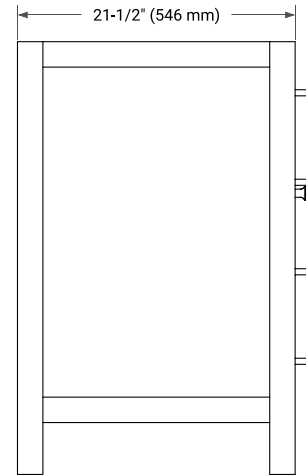

42" RIGHT OFFSET CABINET

BASE CABINET DIMENSIONS

42" W x 21.5" D x 33.5" H

FEATURES

- Solid wood frame with engineered wood panels
- Dovetail drawers and joints
- Soft closing doors & drawers

HARDWARE FINISHES*

Brushed Nickel   Satin Brass   Matte Black   Polished Chrome

Hardware comes preinstalled with the illustrated option. Other finishes are available on our online store if you prefer a different one.

AVAILABLE COLORS

White   Grey

FRONT VIEW

SIDE VIEW

PLAN VIEW