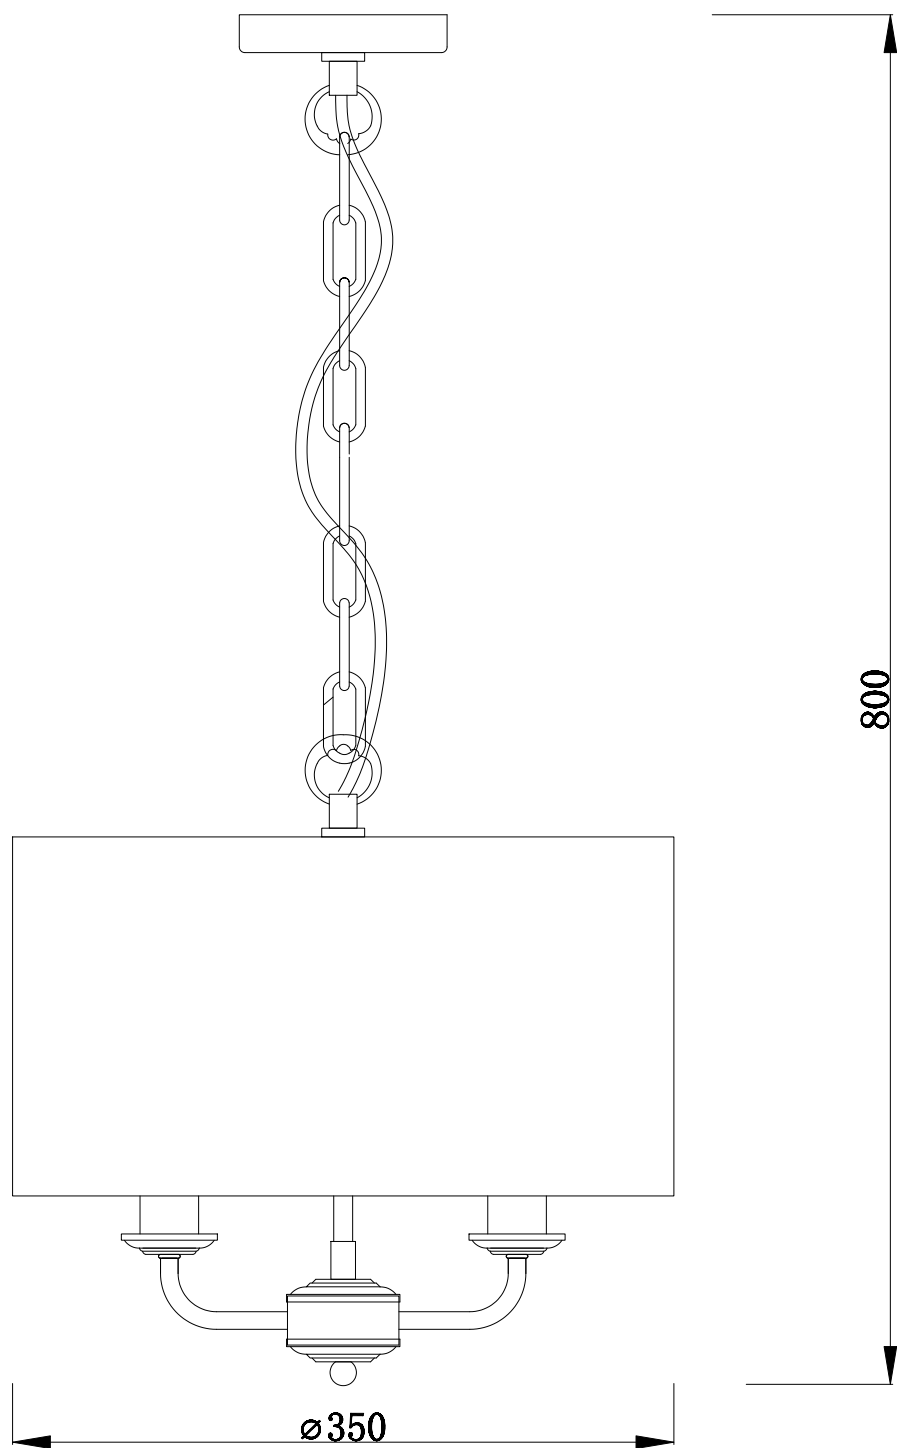

3 Light Chrome Pendant Chandelier with Light Cream Fabric Shade

---

CERTIFICATION