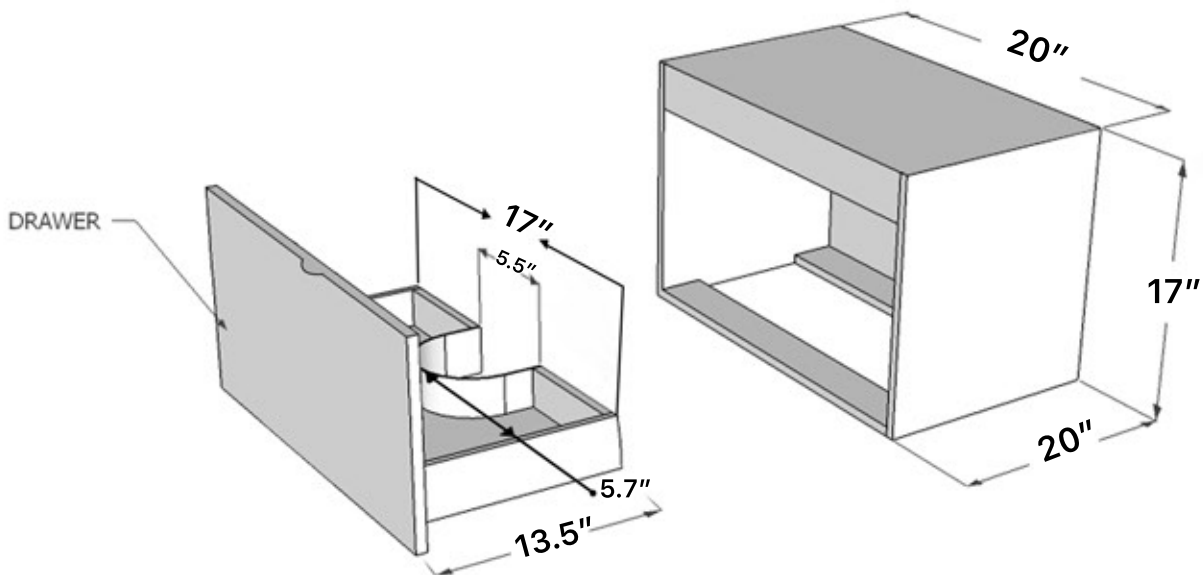

DORA 20

Model: Dora 20

Category: Bathroom Vanity

Material: Lacquered Wood

Dimensions: 20"(L) x 20"(W) x 17"(H)

Description: Free-standing Lacquered bathroom vanity in white finish.

*Numbers are in inches

SCHEDA MONTAGGIO ASSEMBLY INSTRUCTIONS

31.5"-MEDIDA ACONSELHAVEL DO CHAO AO TOPO DO LAVATORIO
 31.5"-ADVISABLE MEASURE FROM FLOOR TO THE TOP OF BASIN
 31.5"-MESURE CONSEILLE A PARTIR DU SOL AU LAVABO