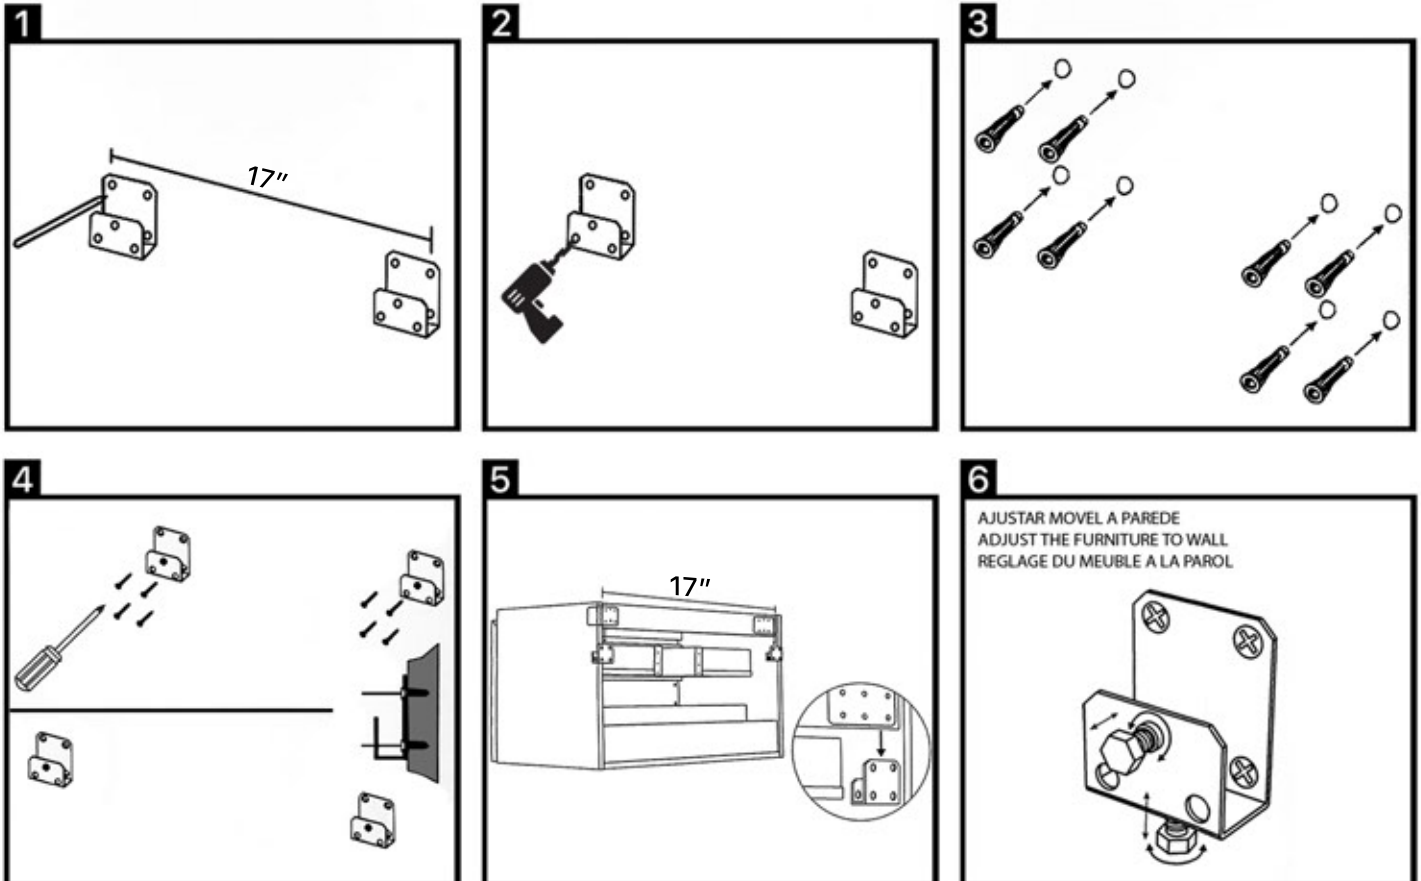

DORA 20

Model: Dora 20

Category: Bathroom Vanity

Material: Lacquered Wood

Dimensions: 20"(L) x 20"(W) x 17"(H)

Description: Free-standing Lacquered bathroom vanity in white finish.

*Numbers are in inches

SCHEDA MONTAGGIO ASSEMBLY INSTRUCTIONS

31.5"-MEDIDA ACONSELHAVEL DO CHAO AO TOPO DO LAVATORIO
 31.5"-ADVISABLE MEASURE FROM FLOOR TO THE TOP OF BASIN
 31.5"-MESURE CONSEILLE A PARTIR DU SOL AU LAVABO