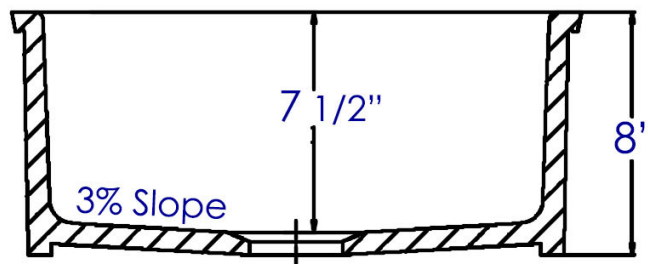

**AB2017**

20" White Fireclay Undermount Kitchen Sink

**Note:** All product dimensions are approximate and should be verified on site prior to installation.  
Visit [www.ALFIbrand.com](http://www.ALFIbrand.com) for more information.