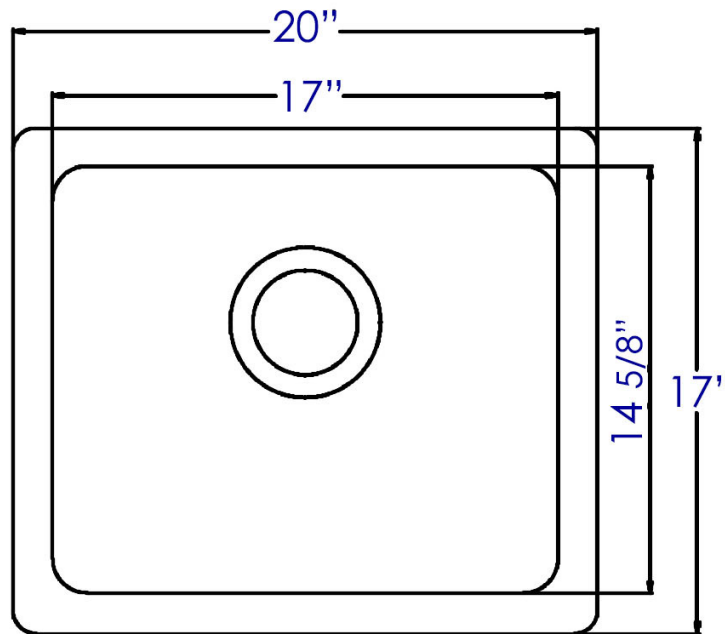

**AB2017**

20" White Fireclay Undermount Kitchen Sink

**Note:** All product dimensions are approximate and should be verified on site prior to installation.  
Visit [www.ALFIbrand.com](http://www.ALFIbrand.com) for more information.