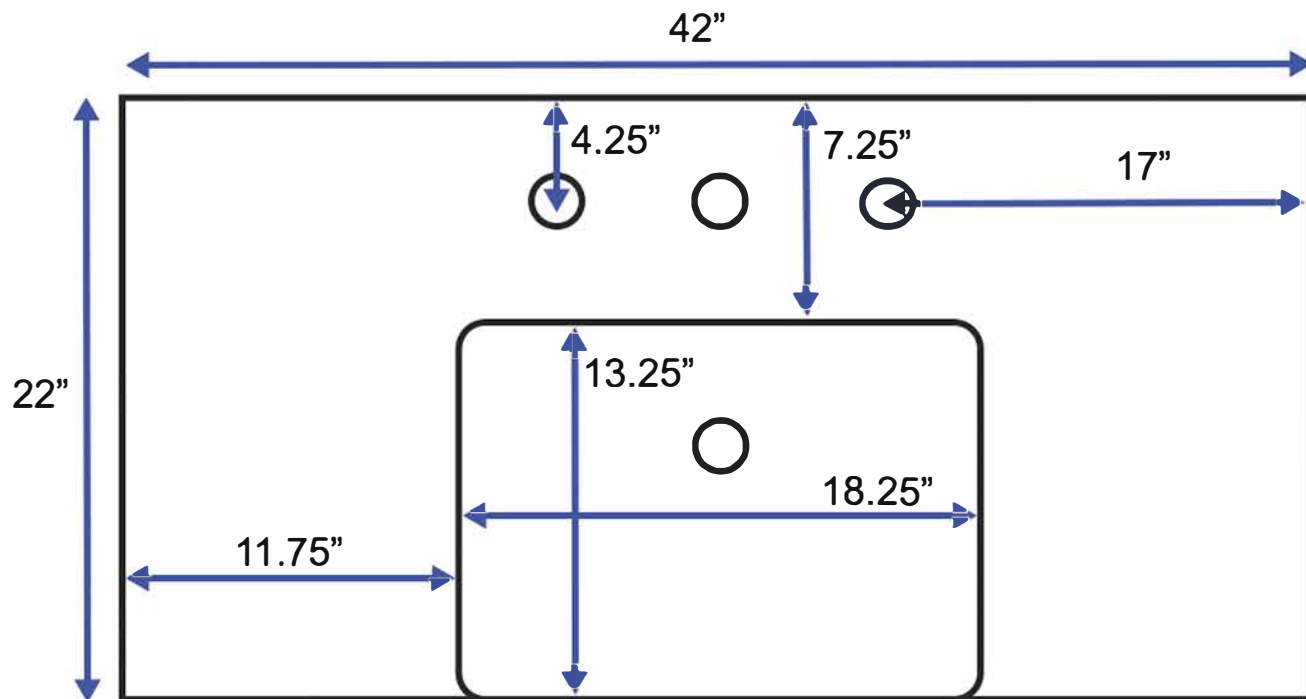

Charlotte 42-inch Bath Vanity (Top View)

All measurements are approximate and rounded to the nearest quarter inch.
Please allow for a slight margin of error.