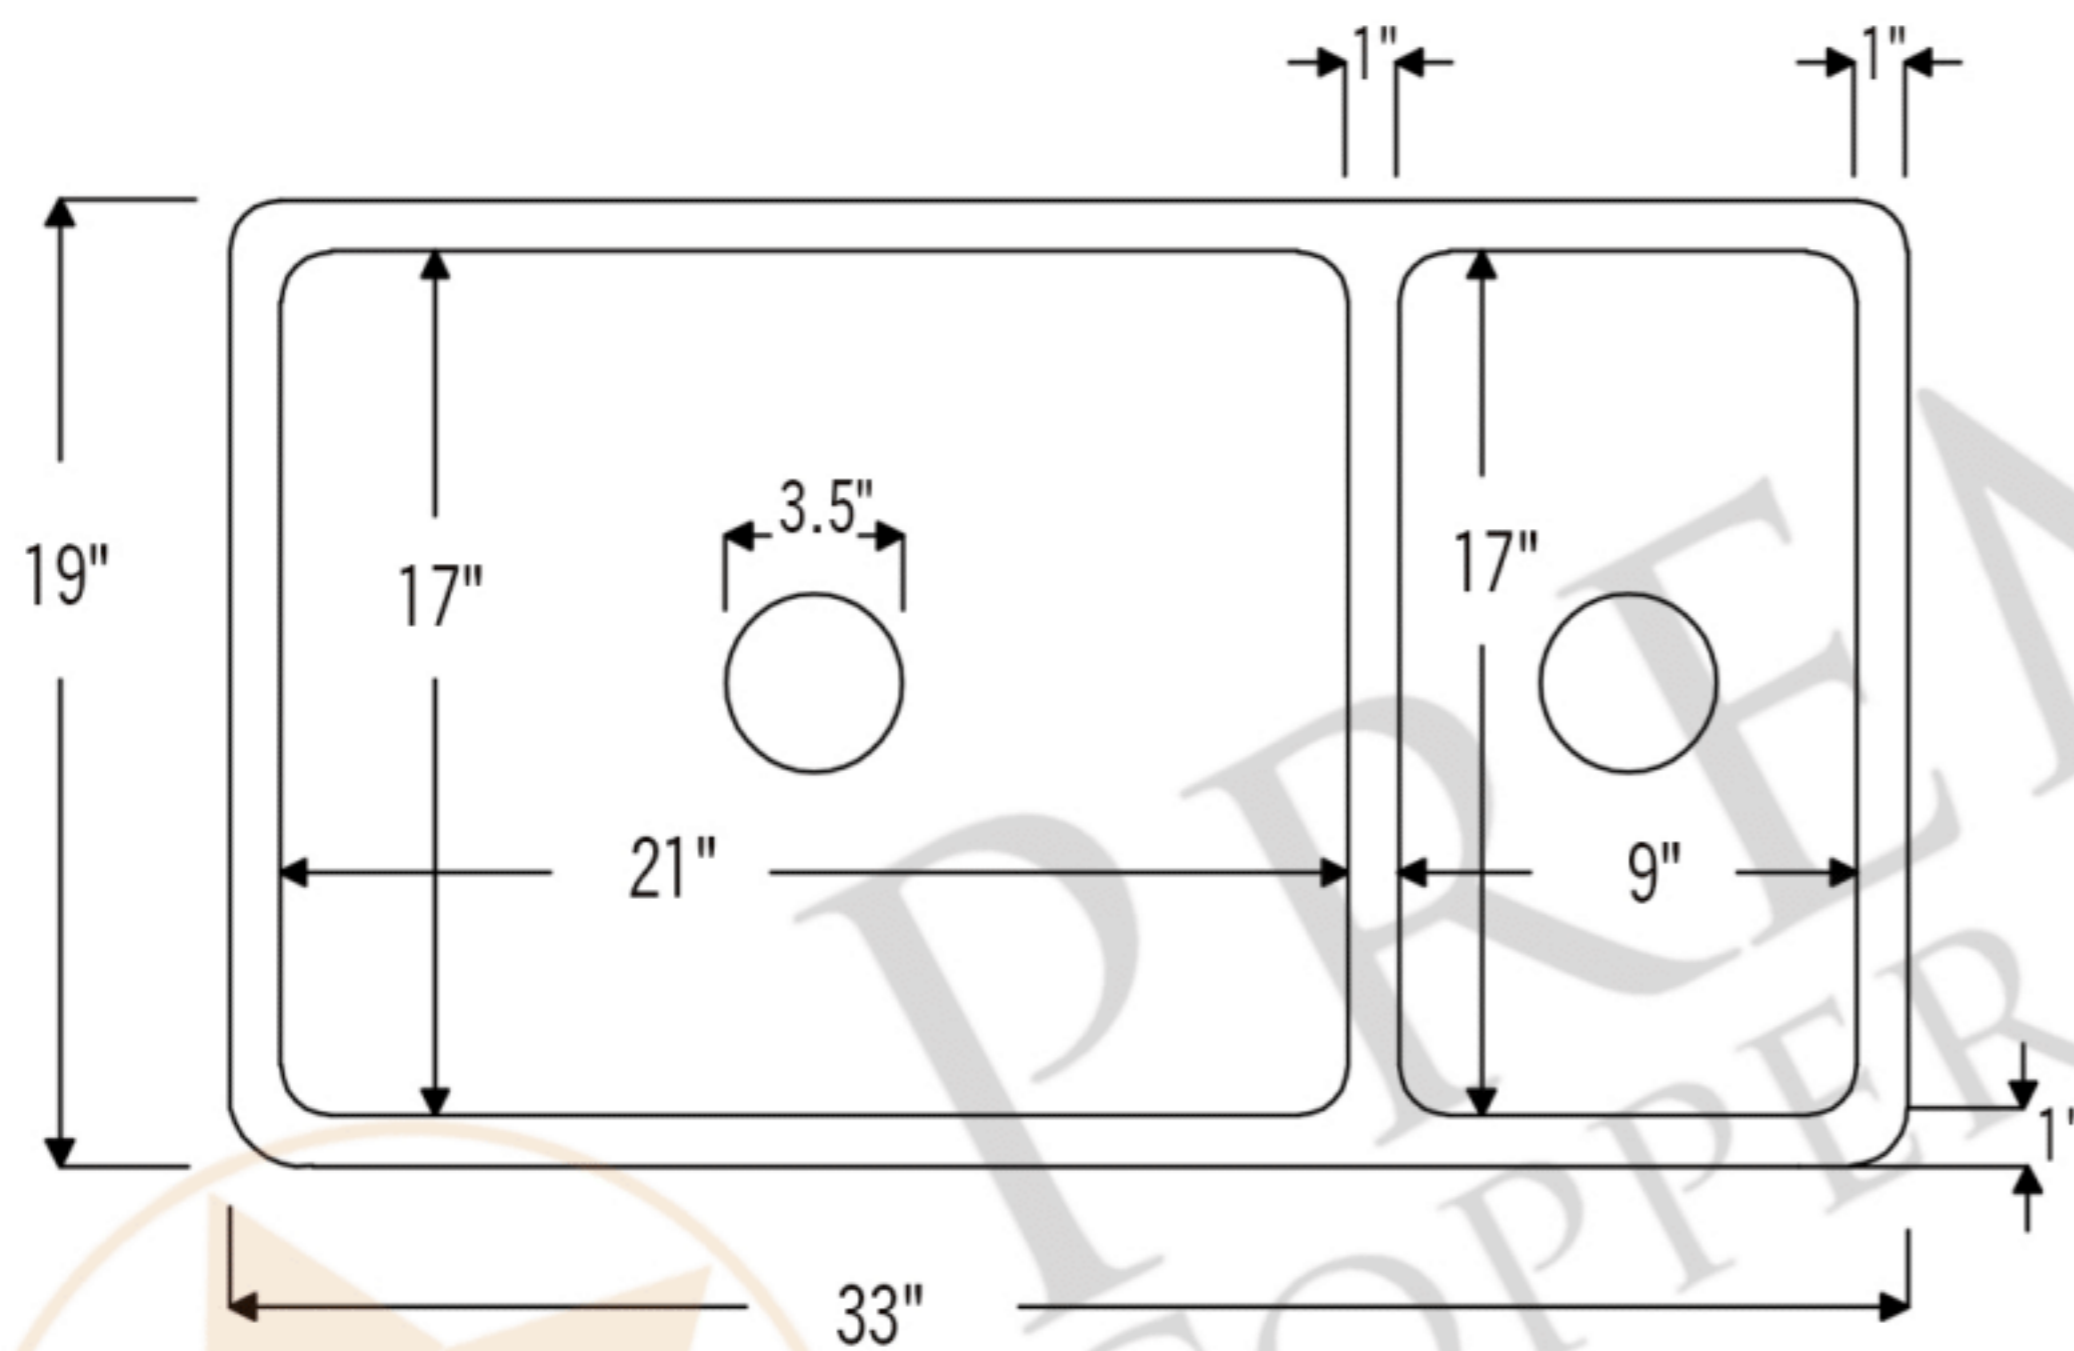

**PREMIER**  
COPPER PRODUCTS

**MODEL NUMBER: K75DB33199**

- \* Description: 33" Hammered Copper Kitchen 75/25 Double Basin Sink
- \* Outer Dimension: 33" x 19" x 9"
- \* Inner Dimension: L: 21" x 17 x 9" / R: 9" x 17" x 8"
- \* Rim: 1"
- \* Divider: 1" Wide (Optimized)
- \* Drain Opening: 3.5"
- \* Finish: Oil Rubbed Bronze

CODE/STANDARD COMPLIANCE

\* IAPMO/cUPC LISTED

\* ORB: Oil Rubbed Bronze

THIS PRODUCT IS HAND CRAFTED, SMALL VARIANCES IN COLOR AND SIZE MAY OCCUR.  
DO NOT MAKE ANY INSTALLATION CUTS UNTIL YOU RECEIVE YOUR ITEM(S).