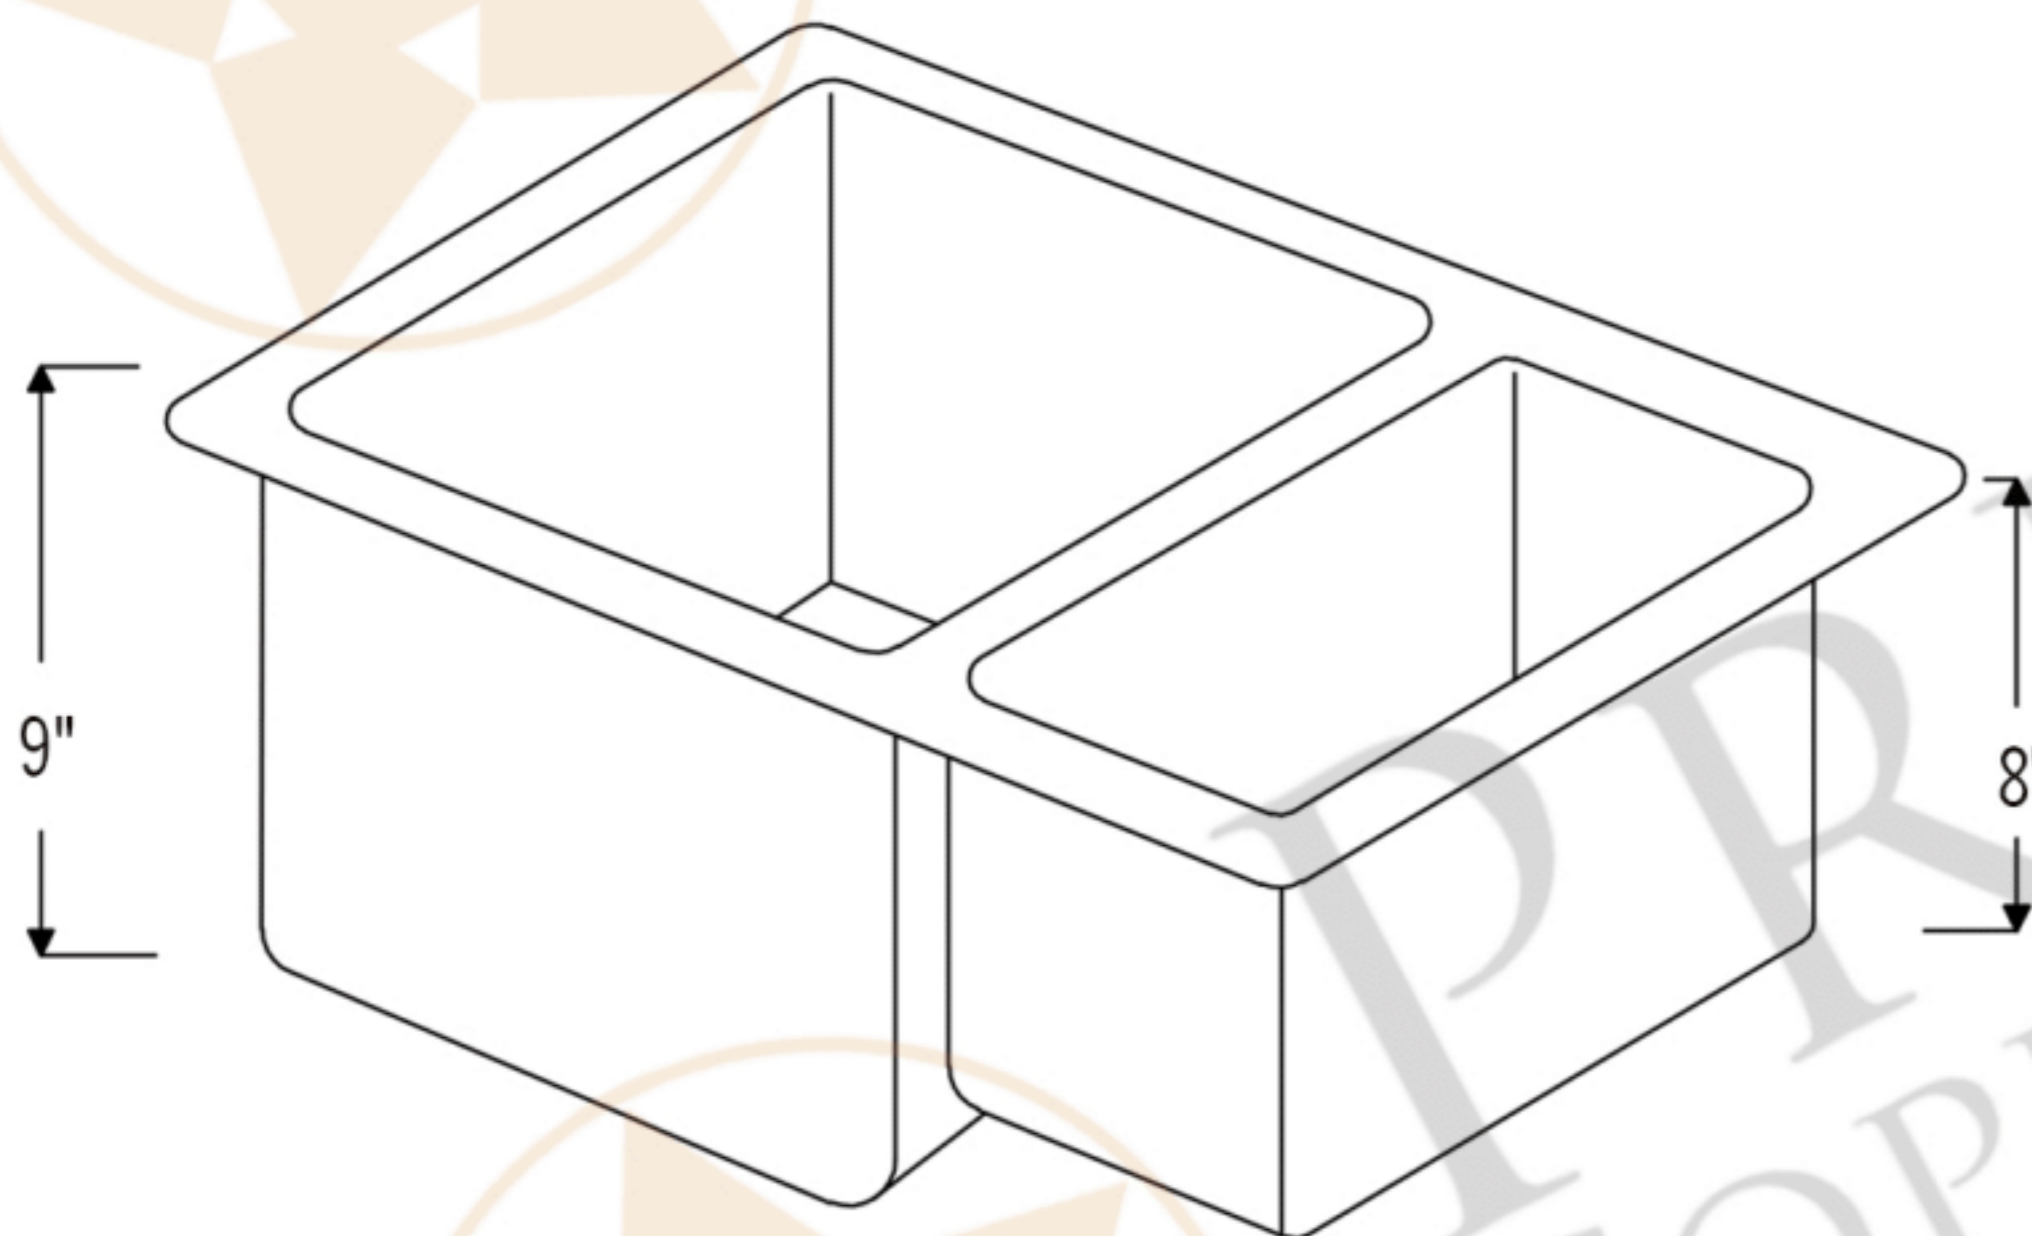

**PREMIER**  
COPPER PRODUCTS

**MODEL NUMBER: K75DB33199**

- \* Description: 33" Hammered Copper Kitchen 75/25 Double Basin Sink
- \* Outer Dimension: 33" x 19" x 9"
- \* Inner Dimension: L: 21" x 17 x 9" / R: 9" x 17" x 8"
- \* Rim: 1"
- \* Divider: 1" Wide (Optimized)
- \* Drain Opening: 3.5"
- \* Finish: Oil Rubbed Bronze

CODE/STANDARD COMPLIANCE

\* IAPMO/cUPC LISTED

\* ORB: Oil Rubbed Bronze

THIS PRODUCT IS HAND CRAFTED, SMALL VARIANCES IN COLOR AND SIZE MAY OCCUR.  
DO NOT MAKE ANY INSTALLATION CUTS UNTIL YOU RECEIVE YOUR ITEM(S).