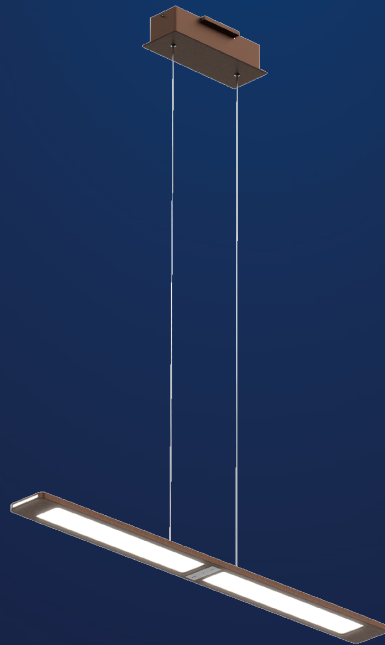

LIGHTING

LED Pendant Lights

SPECIFICATION

- Dimension: 47.3"×4.7"×71"
- Wattage: 25W
- Voltage: 120V
- Temp: 3000K
- Lumens: 1250LM
- Dimmable: ELV , DIMMING 5%-100%
- CRI: > 80
- Material : Iron+Aluminum+Diffuser
- Lifespan : 50000hs
- Warranty: 3 years
- Operation temperature : -20°C-40°C

AVAILABLE FINISH

WHAT'S IN THE BOX:

mounting bracket; plastic anchors;
anchor screws; outlet screws;
wire connectors, ground screw,
canopy screw, gloves