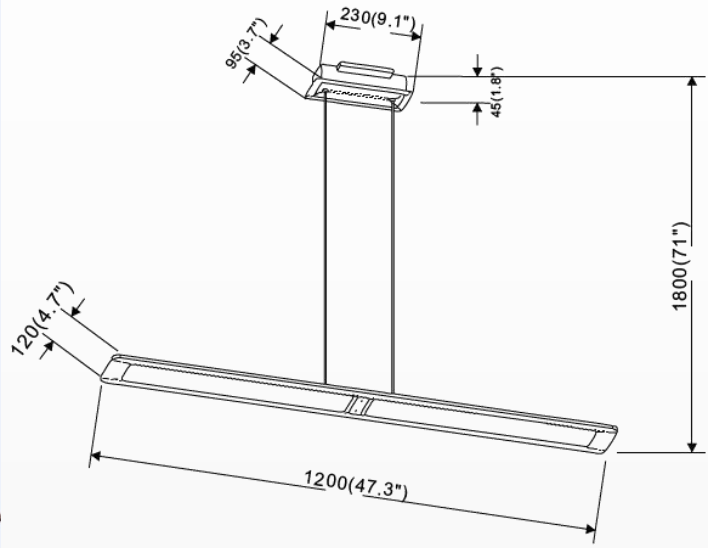

LIGHTING

LED Pendant Lights

SPECIFICATION

- Dimension: 47.3"×4.7"×71"
- Wattage: 25W
- Voltage: 120V
- Temp: 3000K
- Lumens: 1250LM
- Dimmable: ELV , DIMMING 5%-100%
- CRI: > 80
- Material : Iron+Aluminum+Diffuser
- Lifespan : 50000hs
- Warranty: 3 years
- Operation temperature : -20°C-40°C

AVAILABLE FINISH

WHAT'S IN THE BOX:

mounting bracket; plastic anchors;
anchor screws; outlet screws;
wire connectors, ground screw,
canopy screw, gloves